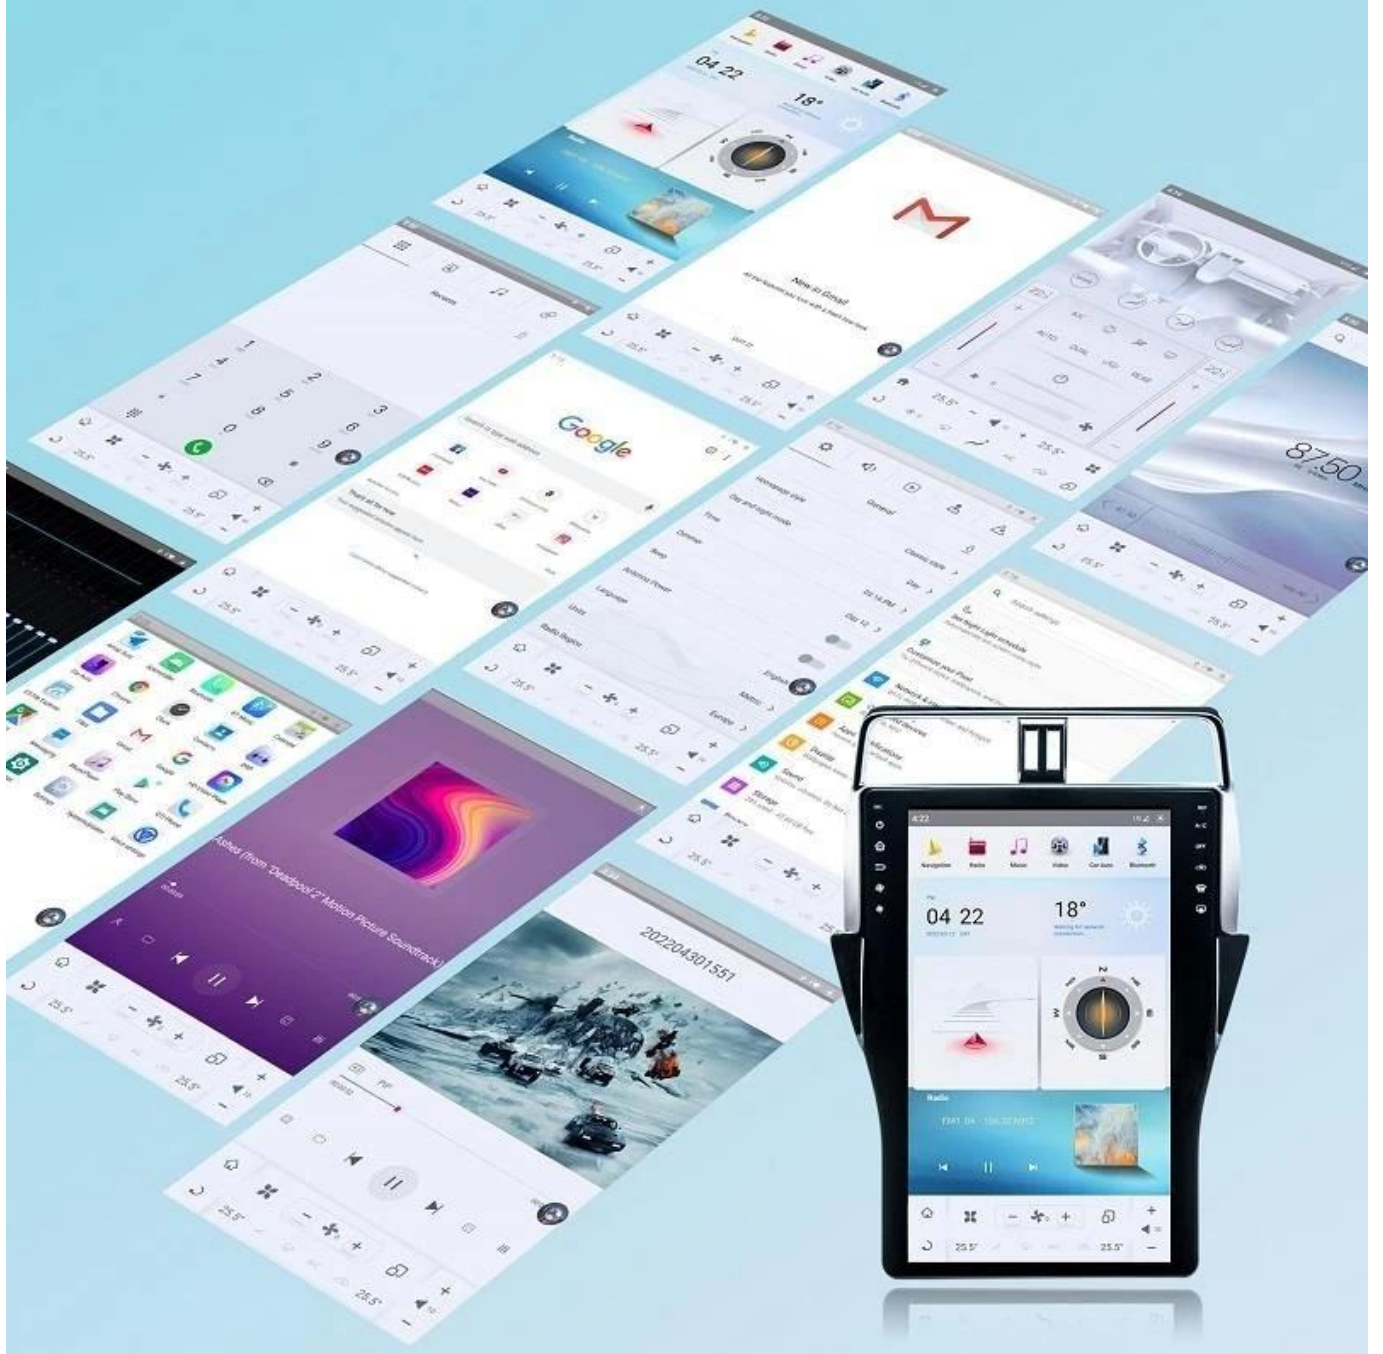

GE 系列

Octa core **4+64GB**
Qualcomm **8+128GB**

Smart navigation system,
more practical than mobile phones

Android 11.0 \ 4G Network \ DSP \ Wireless CarPlay&Android Auto

The Newest GT6 OS Interface

Bigger screen, bigger field of vision

GT6 OS is based on Android 11.0 System, comfortable and colorful operation interface, wonderful features and massive APP support. Provide users with a more practical and convenient experience on our big screens!

The Third Generation Split-Screen Technology

New intelligent split-screen technology, free definition of upper and lower screen applications

Three-finger drag up and down to switch applications, one-finger control full screen and split screen display, navigate while watching videos, visit other apps while listening to music, various application combinations, match by yourself

Three-finger drag up and down to switch applications, one-finger control full screen and split screen display, navigate while watching videos, visit other apps while listening to music, various application combinations, match by yourself