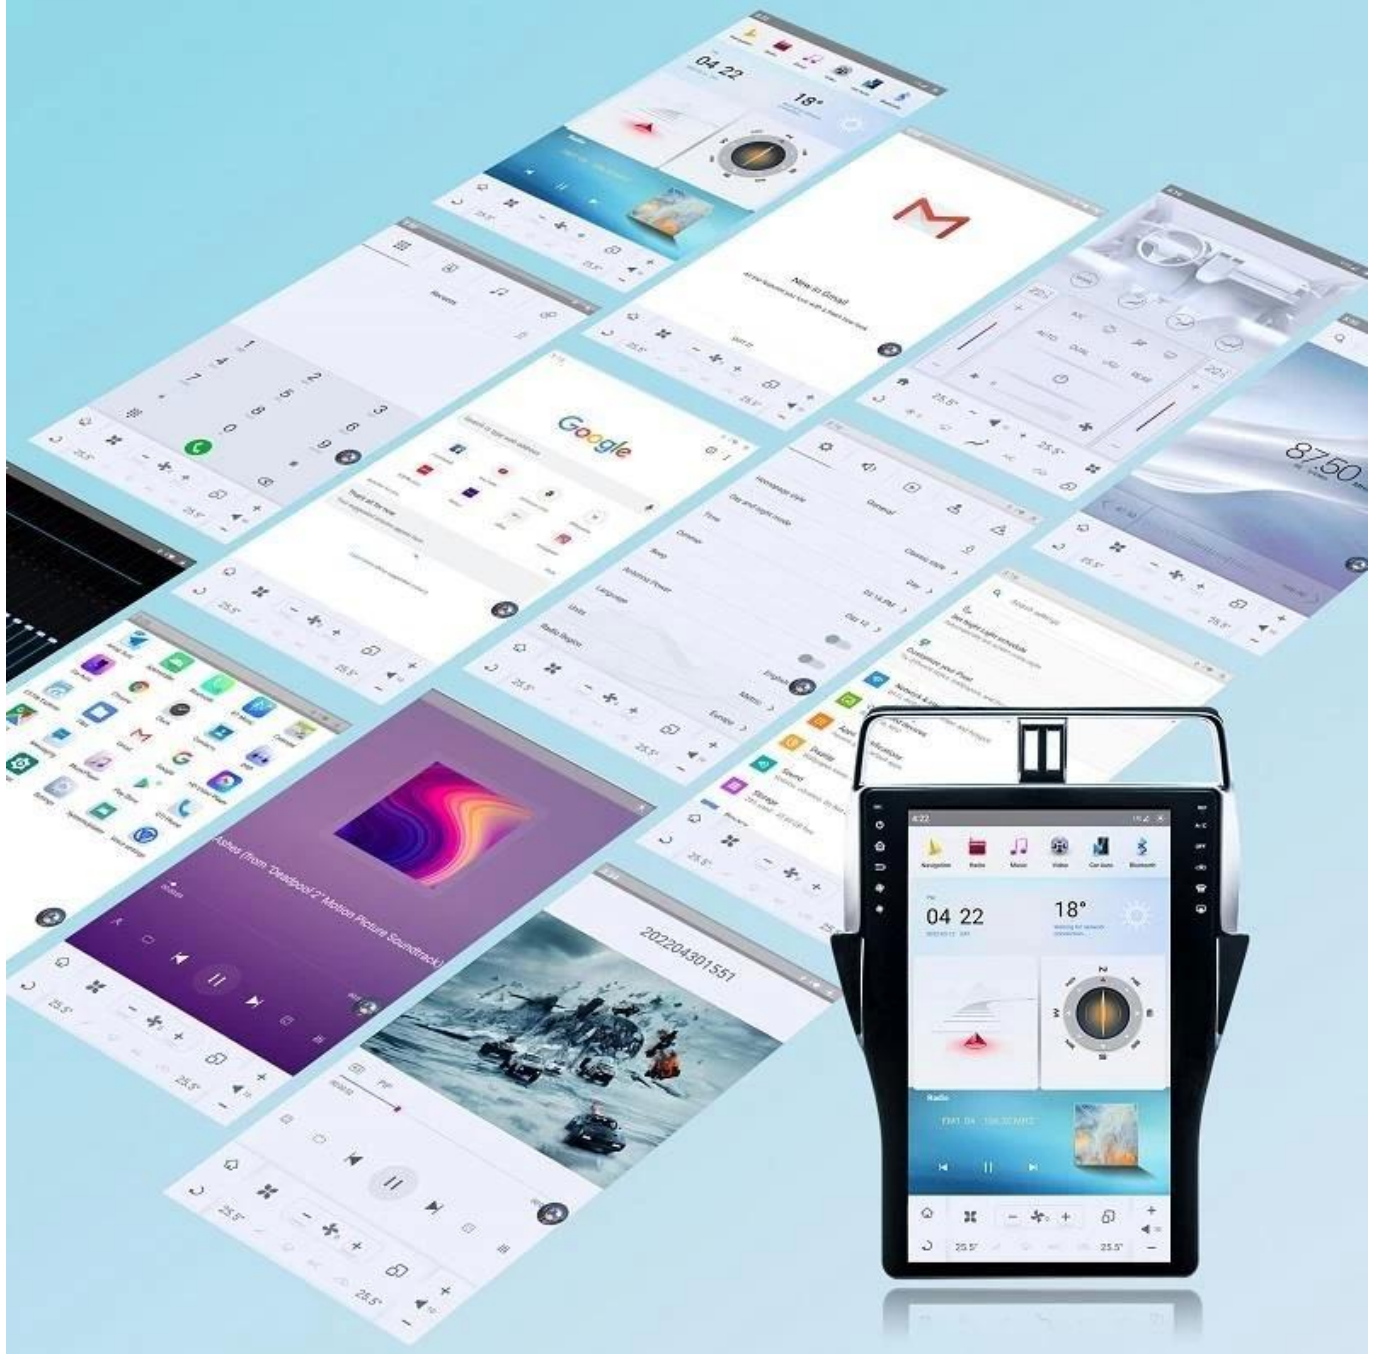

# The Newest GT6 OS Interface

Bigger screen, bigger field of vision

GT6 OS is based on Android 11.0 System, comfortable and colorful operation interface, wonderful features and massive APP support. Provide users with a more practical and convenient experience on our big screens!