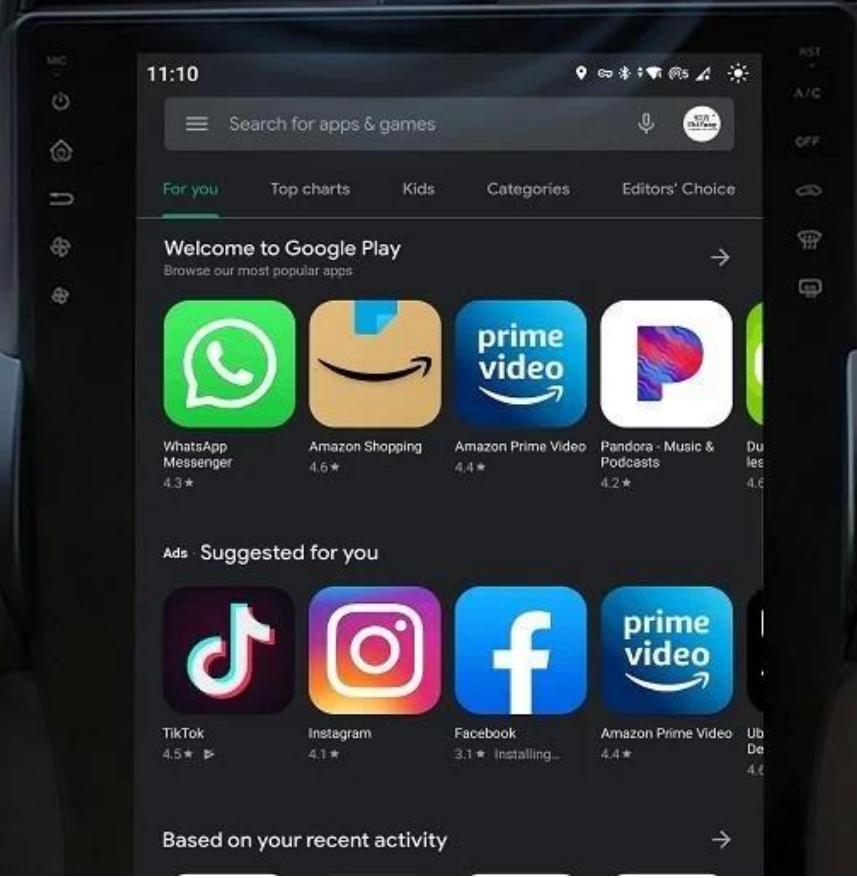

# Built-in 4G Network Module

You can enjoy surfing the internet, online maps, browse the web, play online music, movies and download them. At the same time, passengers can also enjoy free wifi via hotspot share!

# 4G LTE

(Please insert SIM card before start the device)

# Massive APPs Download

New Android 11.0, support more applications download and play