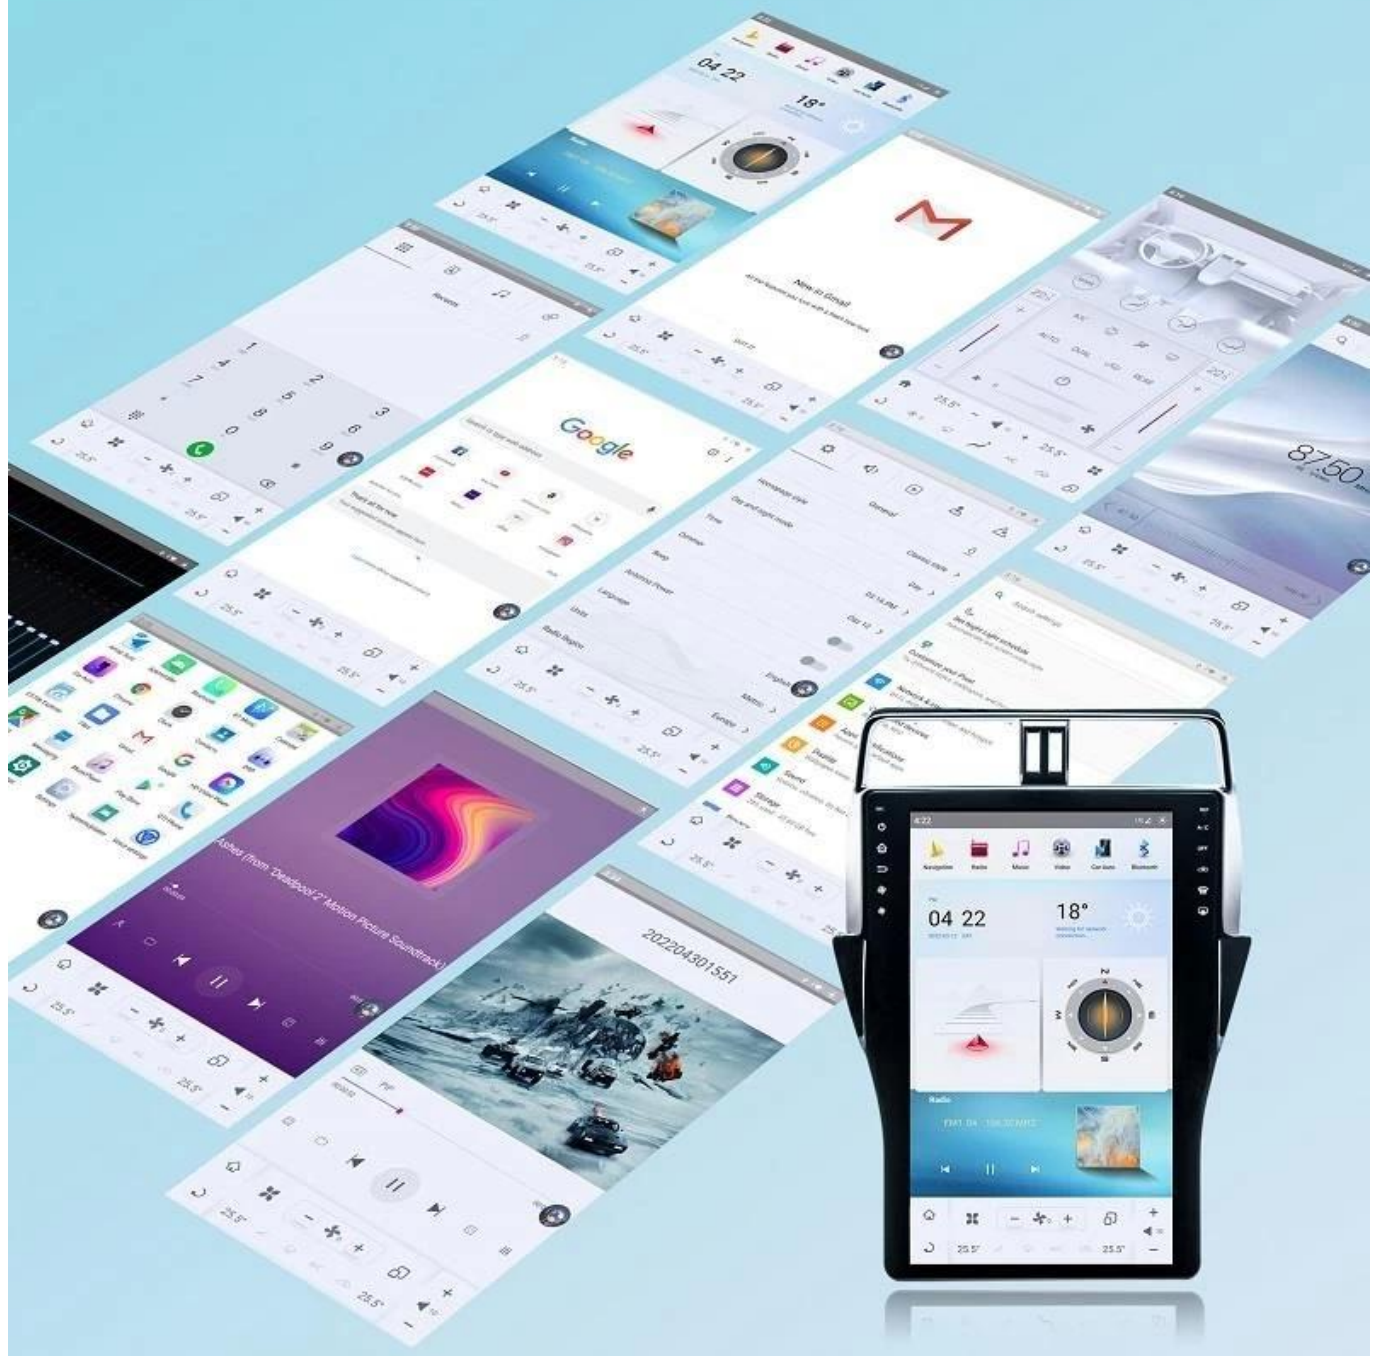

GE 系列

Octa core **4+64GB**
Qualcomm **8+128GB**

Smart navigation system,
more practical than mobile phones

Android 11.0 \ 4G Network \ DSP \ Wireless CarPlay&Android Auto

The Newest GT6 OS Interface

Bigger screen, bigger field of vision

GT6 OS is based on Android 11.0 System, comfortable and colorful operation interface, wonderful features and massive APP support. Provide users with a more practical and convenient experience on our big screens!

The Third Generation Split-Screen Technology

New intelligent split-screen technology, free definition of upper and lower screen applications

Three-finger drag up and down to switch applications, one-finger control full screen and split screen display, navigate while watching videos, visit other apps while listening to music, various application combinations, match by yourself