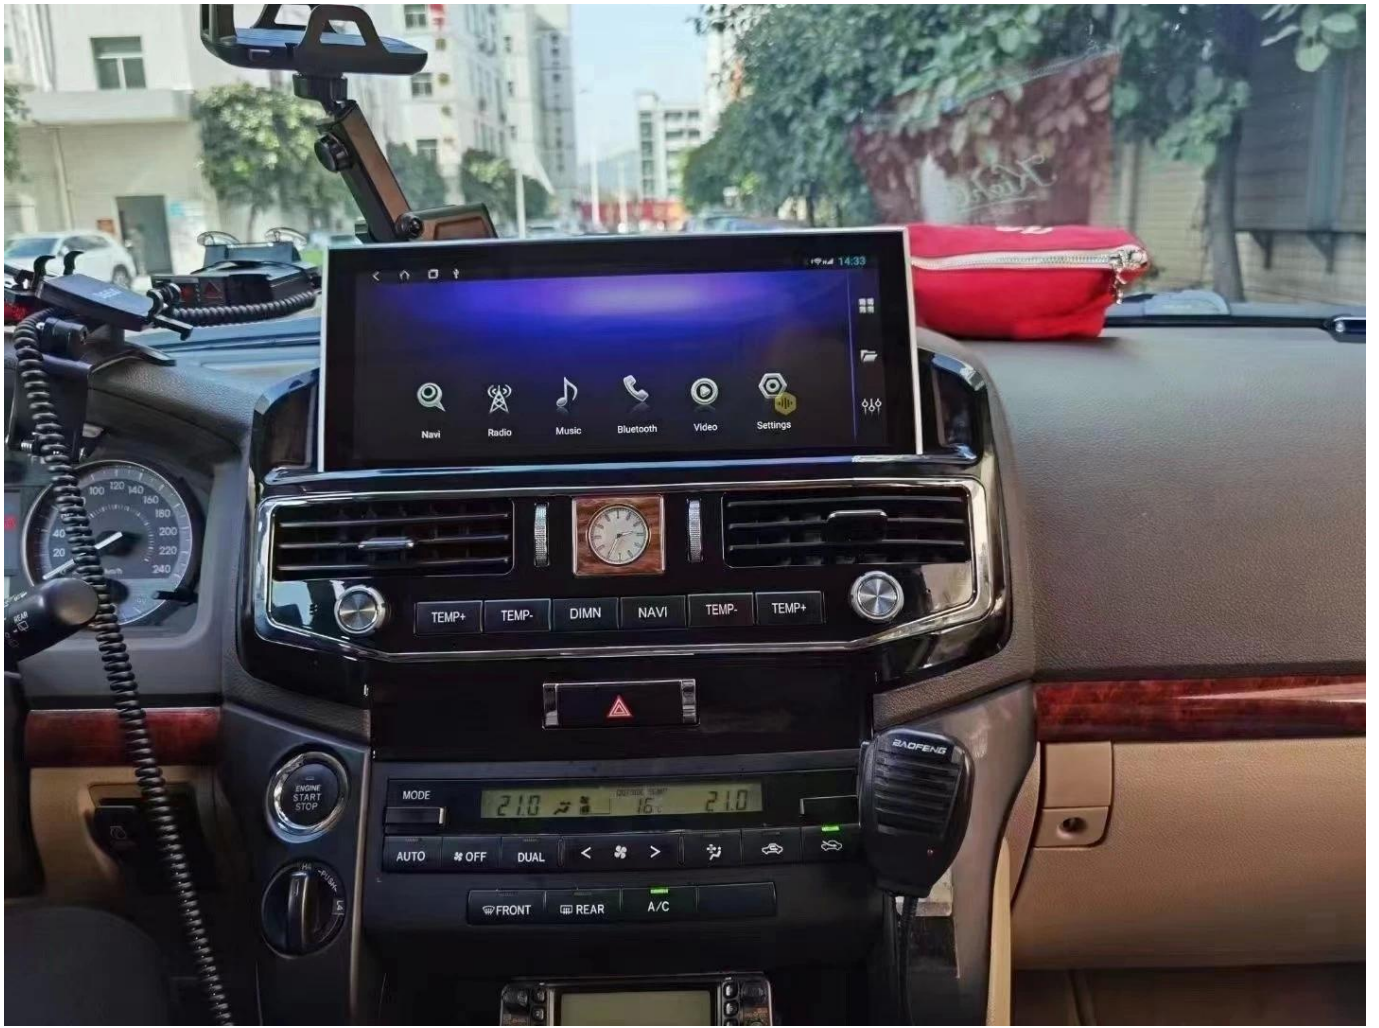

[NaweiGe 12.3" Android Head Unit for Toyota Land Cruiser 200 2008-2015/Toyota LC200 OLD Car Audio gps navigation for Toyota LC200 OLD 2008-2015 Auto radio on sale.](#)

Car dvd for  
Car dvd supplier china  
Car central multimedia for  
Car central multimedia supplier china  
Car dvd player for  
Car dvd player on sale  
Car dvd gps navigation for  
Car dvd gps navigation supplier  
Car stereo dvd player for  
Car stereo dvd player supplier china  
Auto radio for  
Auto radio on sale  
Car audio player gps navigation for  
Car audio player gps navigation  
Special car dvd gps for  
OEM car dvd gps supplier  
Central multimedia for  
Central multimedia manufacturer china  
Car DVD multimedia for  
Car DVD multimedia wholesales  
Car audio gps navigation for  
DIY Car audio gps navigation  
Automobile dvd gps for  
Automobile dvd gps wholesales

SPECIFICATION		
1	CPU: (NAME ,CORE,GHZ)	UIS7862 8 CORE 2*A75+6*A55 1.8GHZ
2	INTERNAL MEMORY: (RAM GB)	4GB/6GB/8GB
3	FLASH MEMORY: (ROM GB)	32GB/64GB/128GB/256GB

4	DISPLAY RESOLUTION:	BOE 1920*720
5	SCREEN:	12.3INCH CAPACITIVE MULTI-TOUCH SCREEN
6	GPU: (GRAPHICS PROCESSING UNIT)	MAIL-G52
7	DSP:	STANDARD BUILT-IN DSP
8	AMPLIFIRE:	TDA-7851
9	RADIO:	NXP-7708 AM/FM/RDS
10	4G SIM:	SUPPORT
11	USB:	STANDARD 3 WAYS USB
12	SD,TFT CARD:	SUPPORT
13	GPS:	SUPPORT
14	BLUETOOTH:	BT5.0
15	WIFI:	BUILT-IN WIFI/SUPPORT 3G&4G&5G NETWORK
16	CARPLAY:	SUPPORT WIRELESS CARPLAY+AUTO
17	ANDROID AUTO:	SUPPORT
18	MICROPHONE:	SUPPORT
19	CAMERA:	AHD REVERSE VIDEO INPUT(OPTIONAL)
20	360 VIEW:	OPTIONAL
21	SUPPORT ORIGINAL FUNCTIONS:	SUPPORT
22	RCA OUTPUT:	4CH OUPUT,1CH SUBWOOFER OUTPUT
23	AUX IN:	2CH AUDIO IN,2CH VIDEO IN
24	AUX OUT:	OPTIONAL:(NEED TO ADD USB CONVERSION CVBS)
25	HDMI:	SUPPORT
26	VOLTAGE:	DV: 14.4V

### 酷路泽如何区分大小头电源线

- 08-11款CD面板看起来比较老式。（带显示屏为高配）
- 12-15款CD面板的碟口和按键有一圈电镀装饰。（带显示屏为高配）

**A高配大头带光纤**

CD面板没有AM/FM按键，带显示屏为高配。（改装后CD不可用）

**B高配不带光纤小头（保留CD）**

CD面板上没有AUX或者USB按键是不带光纤，带显示屏为高配。（改装后CD可用）

**C高配小头带光纤**

CD面板上有AUX或者USB按键带光纤，带显示屏为高配。（改装后CD不可用）