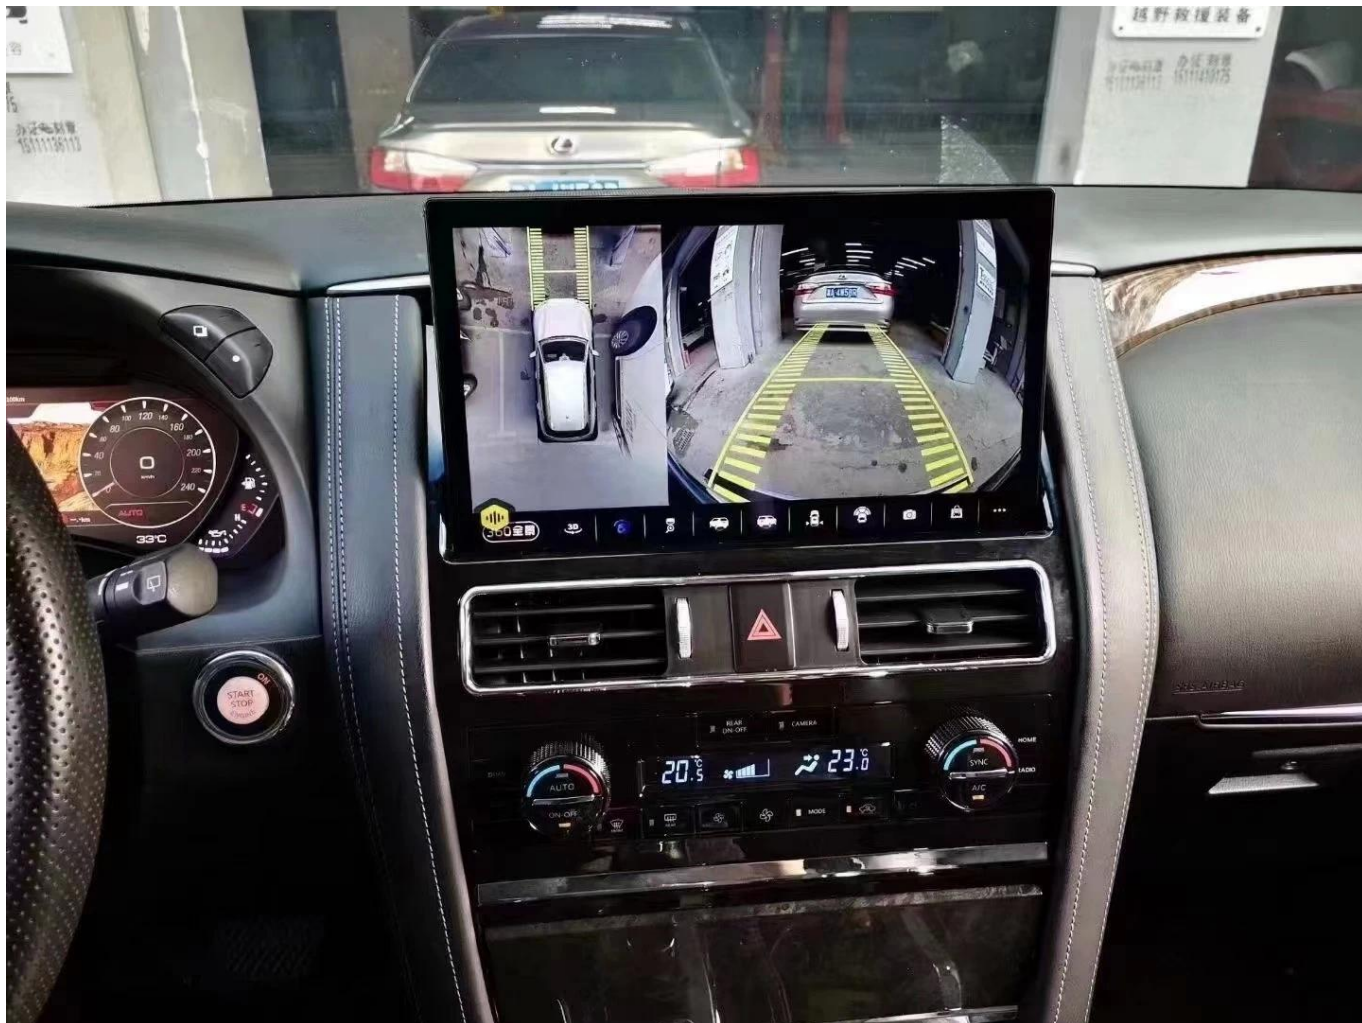

#### **SPECIFICATION**

1	CPU: (NAME ,CORE,GHZ)	UIS7862 8 CORE 2*A75+6*A55 1.8GHZ
2	INTERNAL MEMORY: (RAM GB)	4GB/6GB/8GB
3	FLASH MEMORY: (ROM GB)	32GB/64GB/128GB/256GB

4	DISPLAY RESOLUTION:	BOE 1920*720
5	SCREEN:	12.3INCH CAPACITIVE MULTI-TOUCH SCREEN
6	GPU: (GRAPHICS PROCESSING UNIT)	MAIL-G52
7	DSP:	STANDARD BUILT-IN DSP
8	AMPLIFIRE:	TDA-7851
9	RADIO:	NXP-7708 AM/FM/RDS
10	4G SIM:	SUPPORT
11	USB:	STANDARD 3 WAYS USB
12	SD,TFT CARD:	SUPPORT
13	GPS:	SUPPORT
14	BLUETOOTH:	BT5.0
15	WIFI:	BUILT-IN WIFI/SUPPORT 3G&4G&5G NETWORK
16	CARPLAY:	SUPPORT WIRELESS CARPLAY+AUTO
17	ANDROID AUTO:	SUPPORT
18	MICROPHONE:	SUPPORT
19	CAMERA:	AHD REVERSE VIDEO INPUT(OPTIONAL)
20	360 VIEW:	OPTIONAL
21	SUPPORT ORIGINAL FUNCTIONS:	SUPPORT
22	RCA OUTPUT:	4CH OUPUT,1CH SUBWOOFER OUTPUT
23	AUX IN:	2CH AUDIO IN,2CH VIDEO IN
24	AUX OUT:	OPTIONAL:(NEED TO ADD USB CONVERSION CVBS)
25	HDMI:	SUPPORT
26	VOLTAGE:	DV: 14.4V