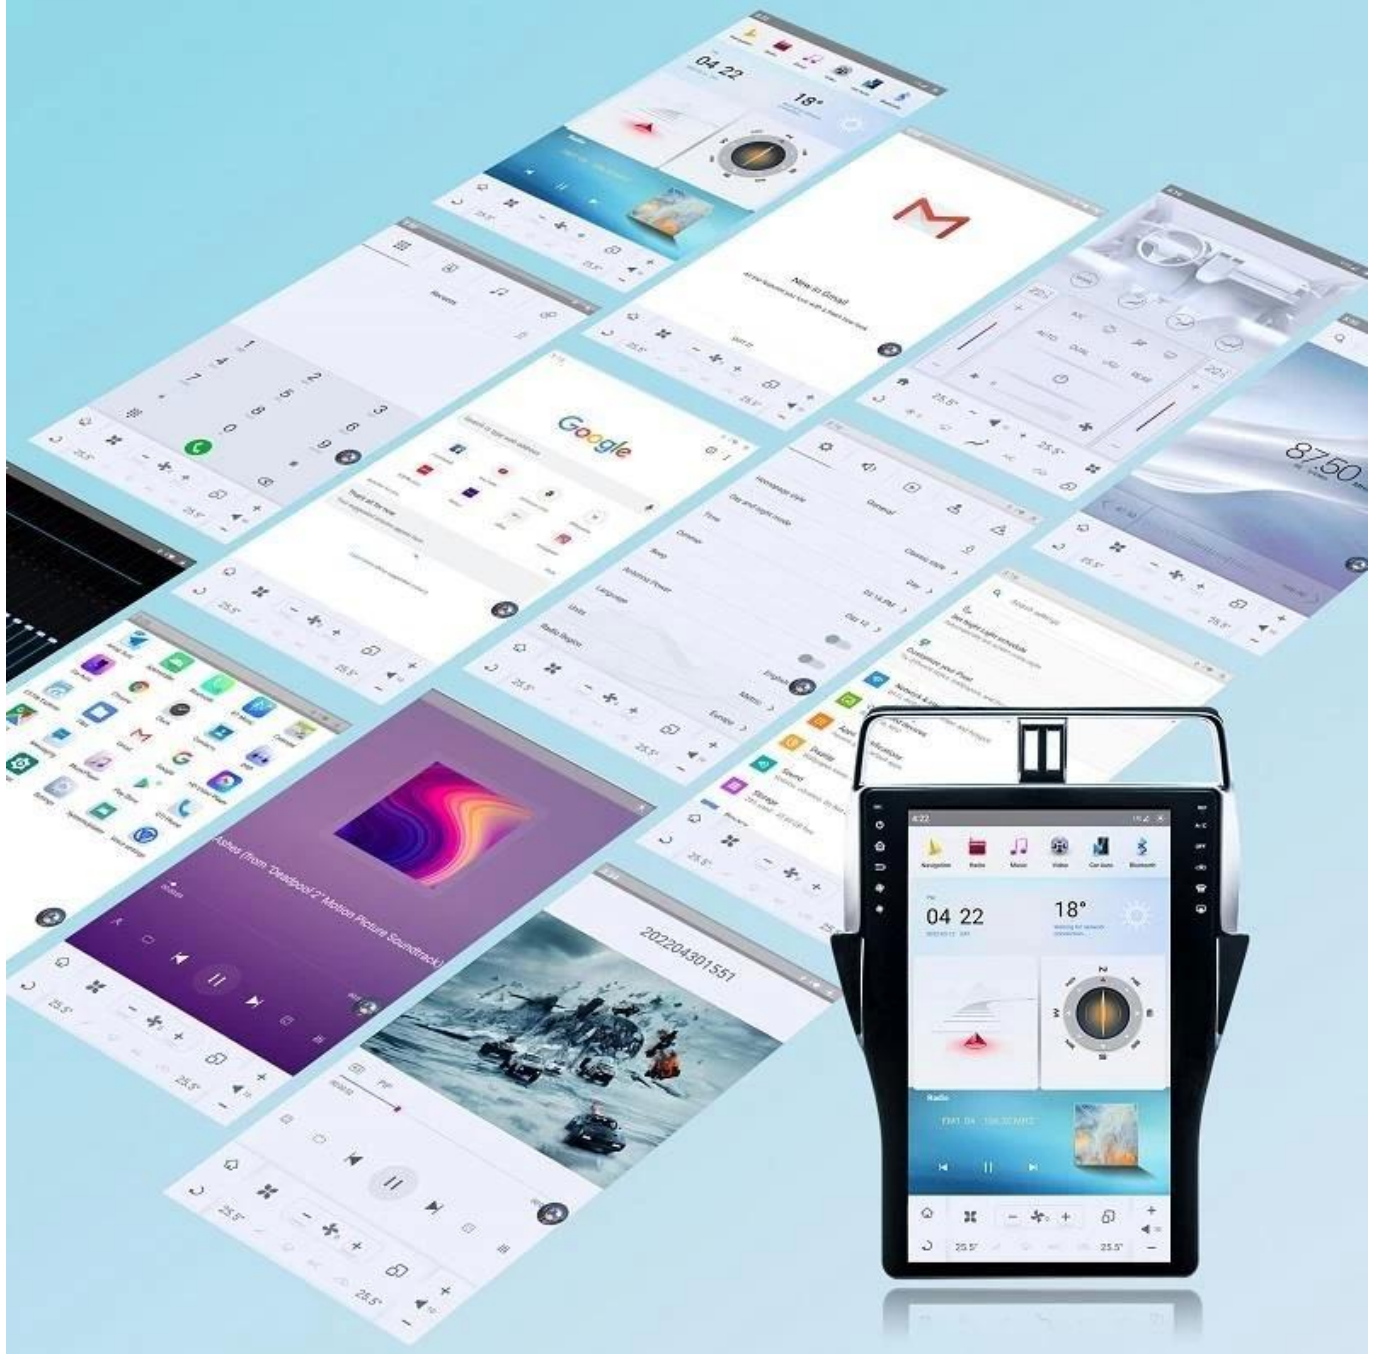

GT6 OS is based on Android 11.0 System, comfortable and colorful operation interface, wonderful features and massive APP support. Provide users with a more practical and convenient experience on our big screens!

The Third Generation Split-Screen Technology

New intelligent split-screen technology, free definition of upper and lower screen applications

Three-finger drag up and down to switch applications, one-finger control full screen and split screen display, navigate while watching videos, visit other apps while listening to music, various application combinations, match by yourself