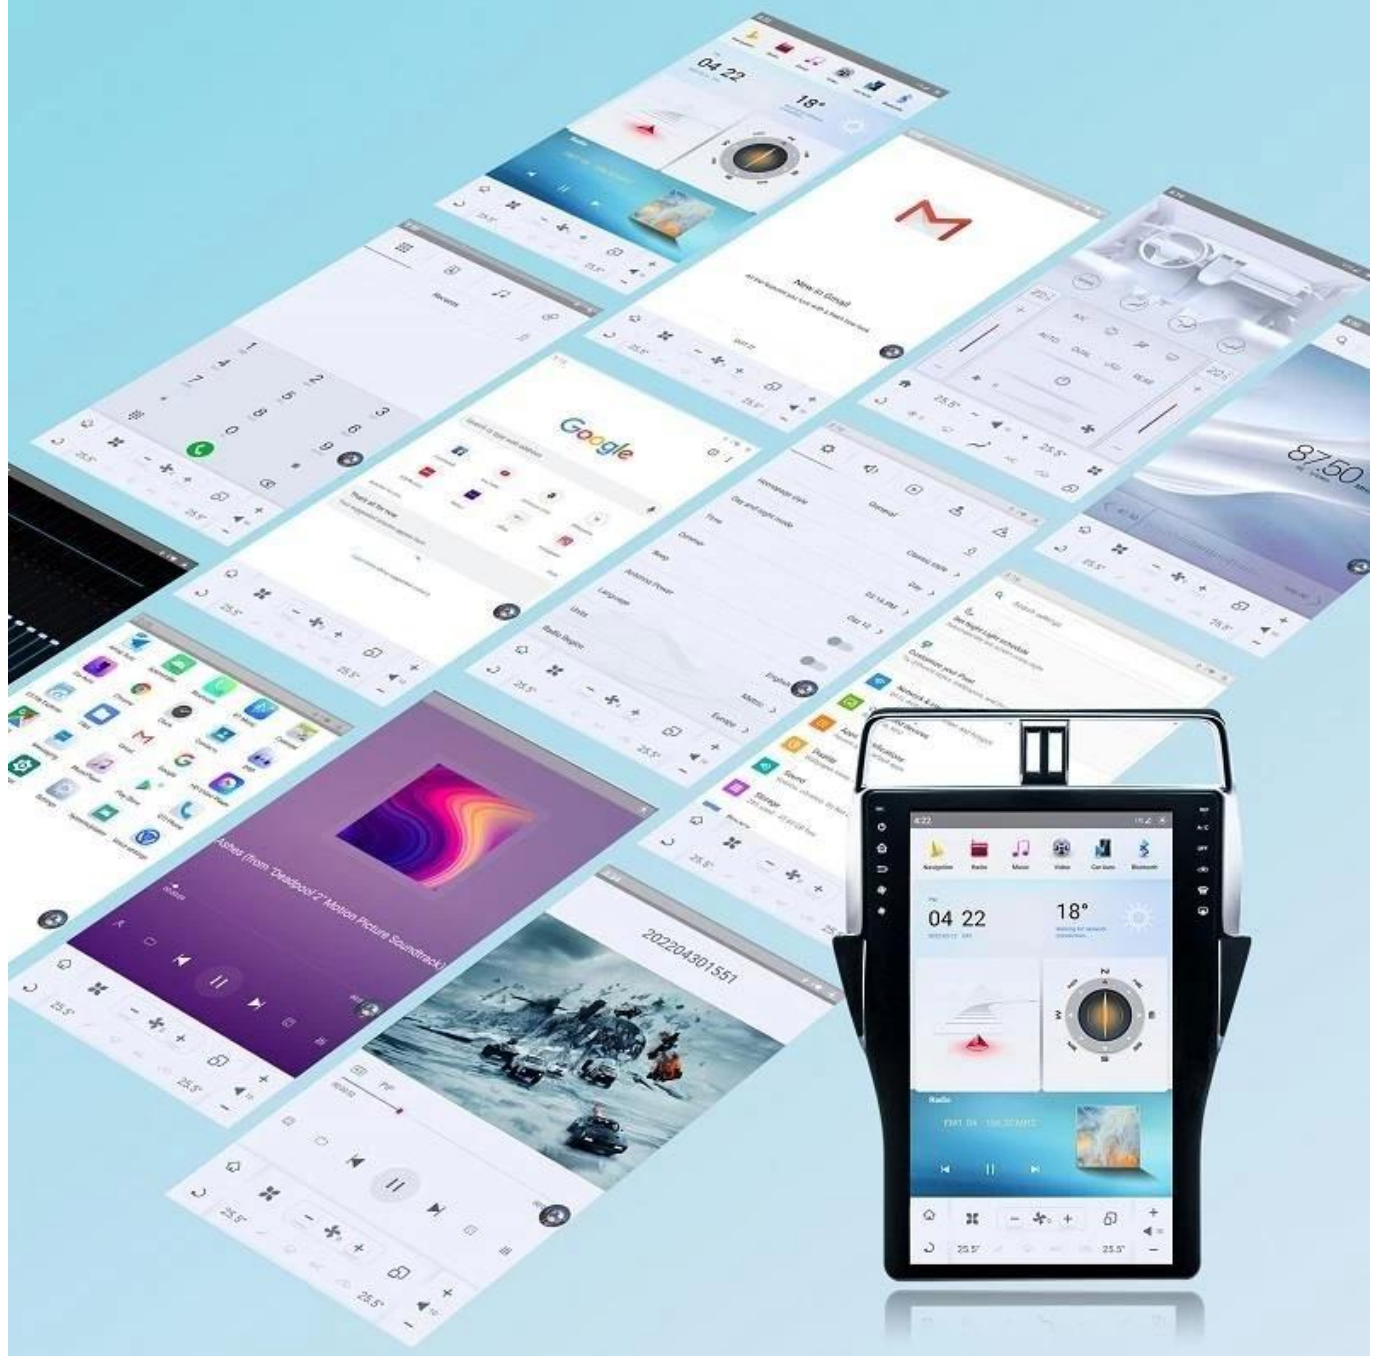

# The Newest GT6 OS Interface

Bigger screen, bigger field of vision

GT6 OS is based on Android 11.0 System, comfortable and colorful operation interface, wonderful features and massive APP support. Provide users with a more practical and convenient experience on our big screens!

# The Third Generation Split-Screen Technology

New intelligent split-screen technology, free definition of upper and lower screen applications

Three-finger drag up and down to switch applications, one-finger control full screen and split screen display, navigate while watching videos, visit other apps while listening to music, various application combinations, match by yourself