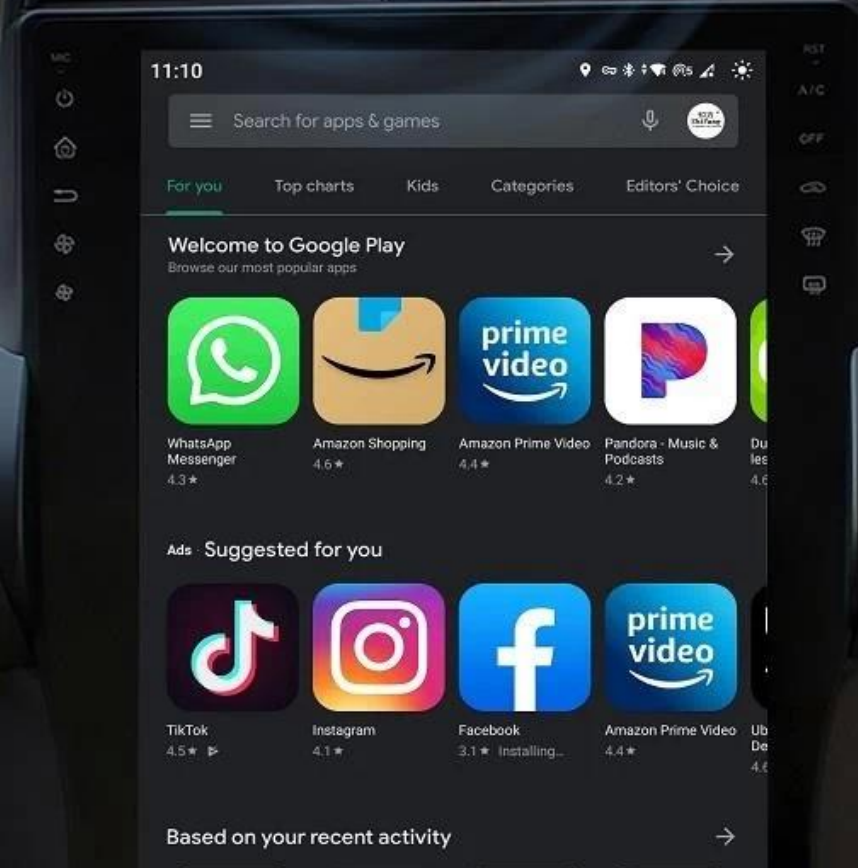

Built-in 4G Network Module

You can enjoy surfing the internet, online maps, browse the web, play online music, movies and download them. At the same time, passengers can also enjoy free wifi via hotspot share!

4G LTE

(Please insert SIM card before start the device)

Massive APPs Download

New Android 11.0, support more applications download and play

Wireless CarPlay /Android auto

Sync media with your phone anytime and anywhere. Using functions such as navigation, making calls, sending and receiving messages on our android screen, you can enjoy various functions intelligently and safely while driving the vehicle.

The Third Generation Split-Screen Technology

New intelligent split-screen technology, free definition of upper and lower screen applications

Three-finger drag up and down to switch applications, one-finger control full screen and split screen display, navigate while watching videos, visit other apps while listening to music, various application combinations, match by yourself

Three-finger drag up and down to switch applications, one-finger control full screen and split screen display, navigate while watching videos, visit other apps while listening to music, various application combinations, match by yourself