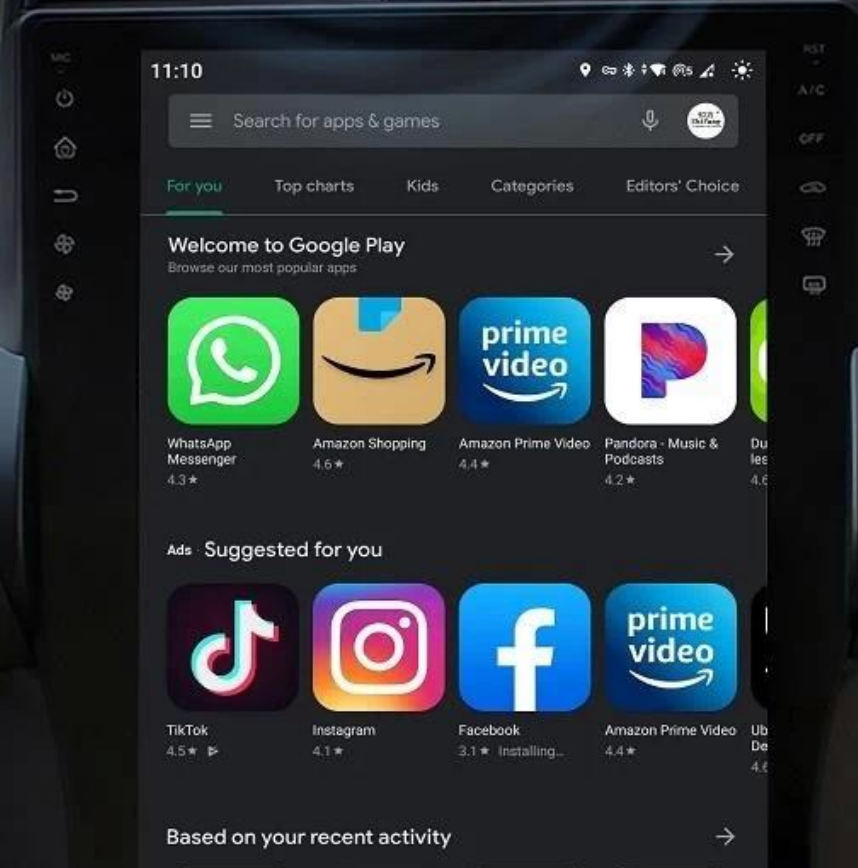

# Built-in 4G Network Module

You can enjoy surfing the internet, online maps, browse the web, play online music, movies and download them. At the same time, passengers can also enjoy free wifi via hotspot share!

# 4G LTE

(Please insert SIM card before start the device)

# Massive APPs Download

New Android 11.0, support more applications download and play