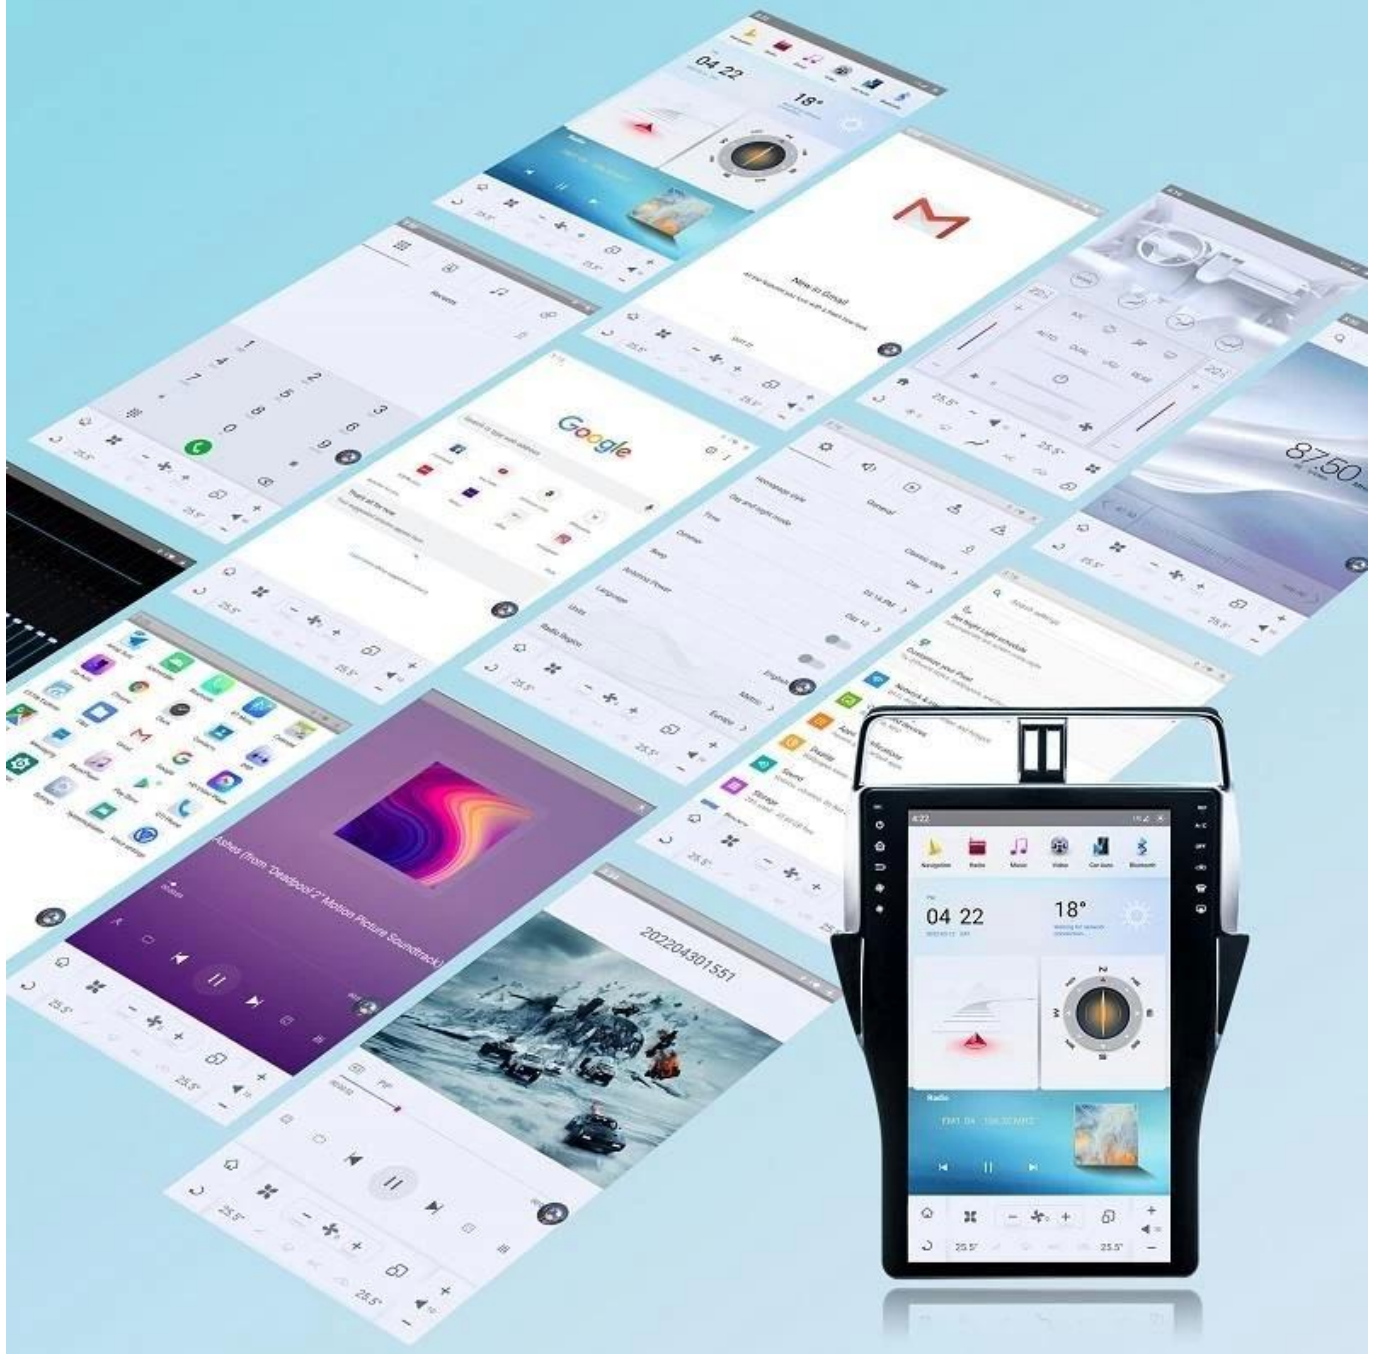

# The Newest GT6 OS Interface

Bigger screen, bigger field of vision

GT6 OS is based on Android 11.0 System, comfortable and colorful operation interface, wonderful features and massive APP support. Provide users with a more practical and convenient experience on our big screens!

# Built-in 4G Network Module

You can enjoy surfing the internet, online maps, browse the web, play online music, movies and download them. At the same time, passengers can also enjoy free wifi via hotspot share!

# The Third Generation Split-Screen Technology

New intelligent split-screen technology, free definition of upper and lower screen applications

Three-finger drag up and down to switch applications, one-finger control full screen and split screen display, navigate while watching videos, visit other apps while listening to music, various application combinations, match by yourself