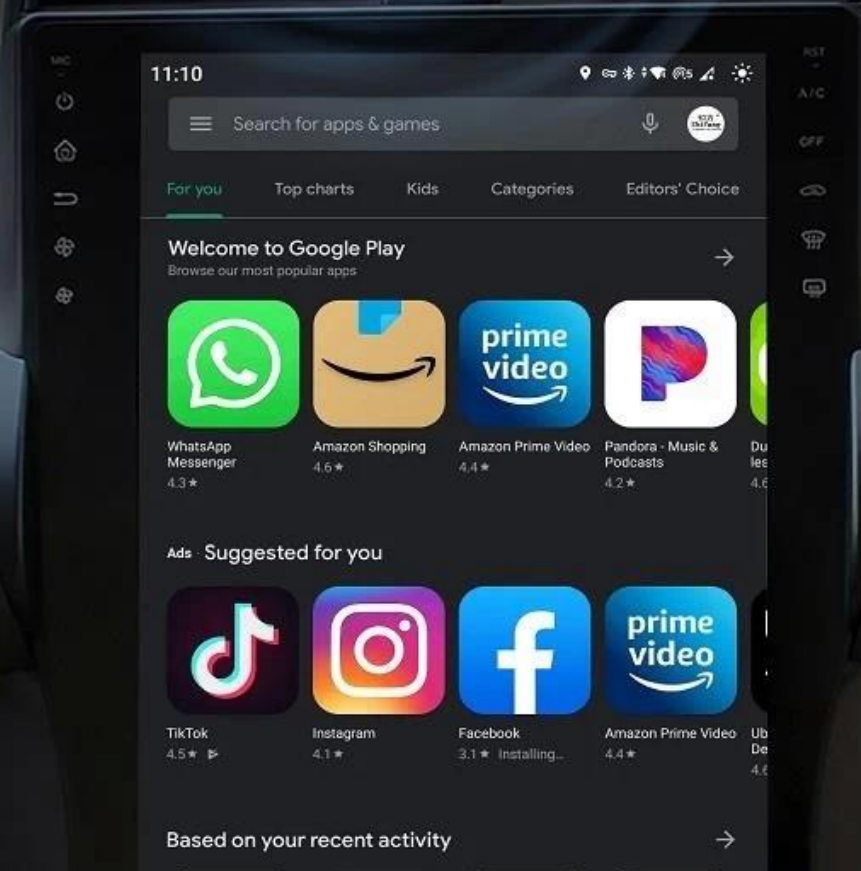

Massive APPs Download

New Android 11.0, support more applications download and play