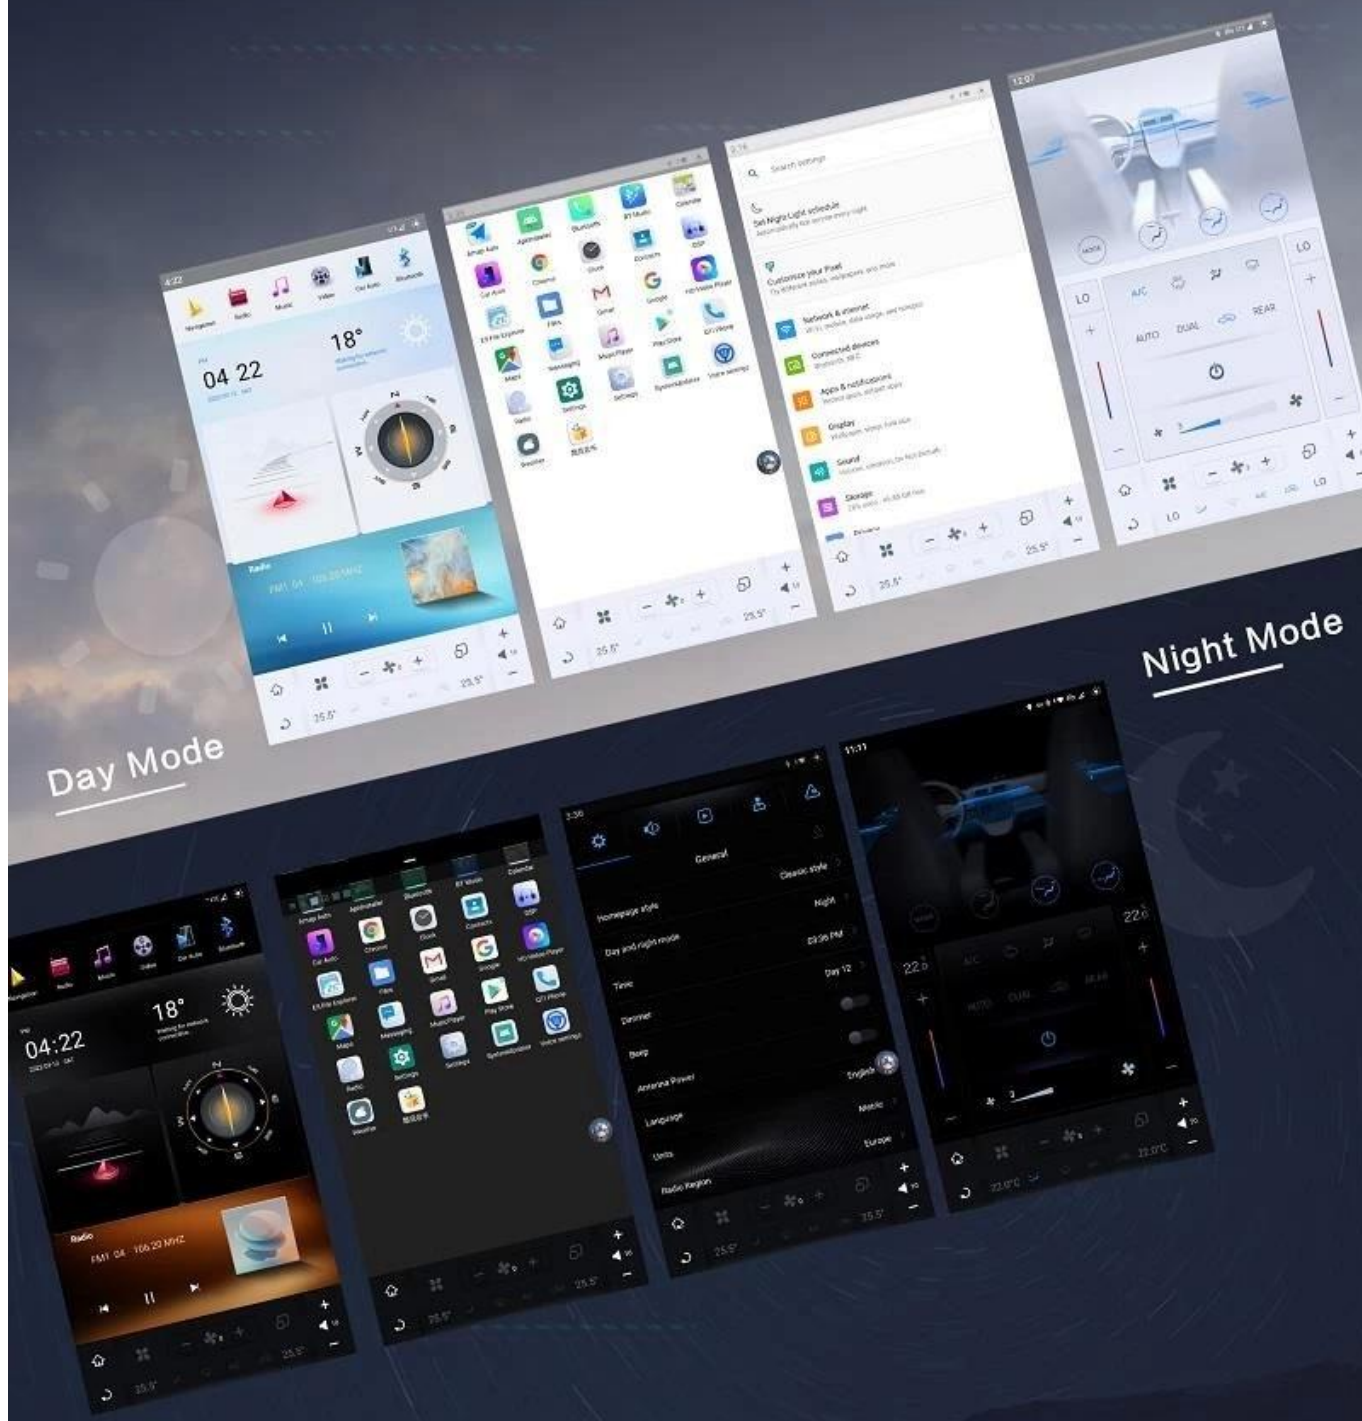

The Third Generation Split-Screen Technology

New intelligent split-screen technology, free definition of upper and lower screen applications

Three-finger drag up and down to switch applications, one-finger control full screen and split screen display, navigate while watching videos, visit other apps while listening to music, various application combinations, match by yourself

Three-finger drag up and down to switch applications, one-finger control full screen and split screen display, navigate while watching videos, visit other apps while listening to music, various application combinations, match by yourself

toggle up and down

Split and full screen

voice control

three-finger gesture

one-finger gesture

vevo

Bluetooth 5.0

Built-in Qualcomm BT 5.0 transmission technology, higher transmission efficiency, more stable connection, and near-zero delay voice synchronization; unique aptX audio lossless decoding and transmission technology, restore the most real sound quality effect.

Day /Night Mode

When the car headlights are turned on and off, the theme of the interface will also switch automatically. Added eye protection mode, the light of the screen will no longer be dazzling and safer driving at night. Note: compatible with some third-party app applications with dark mode function