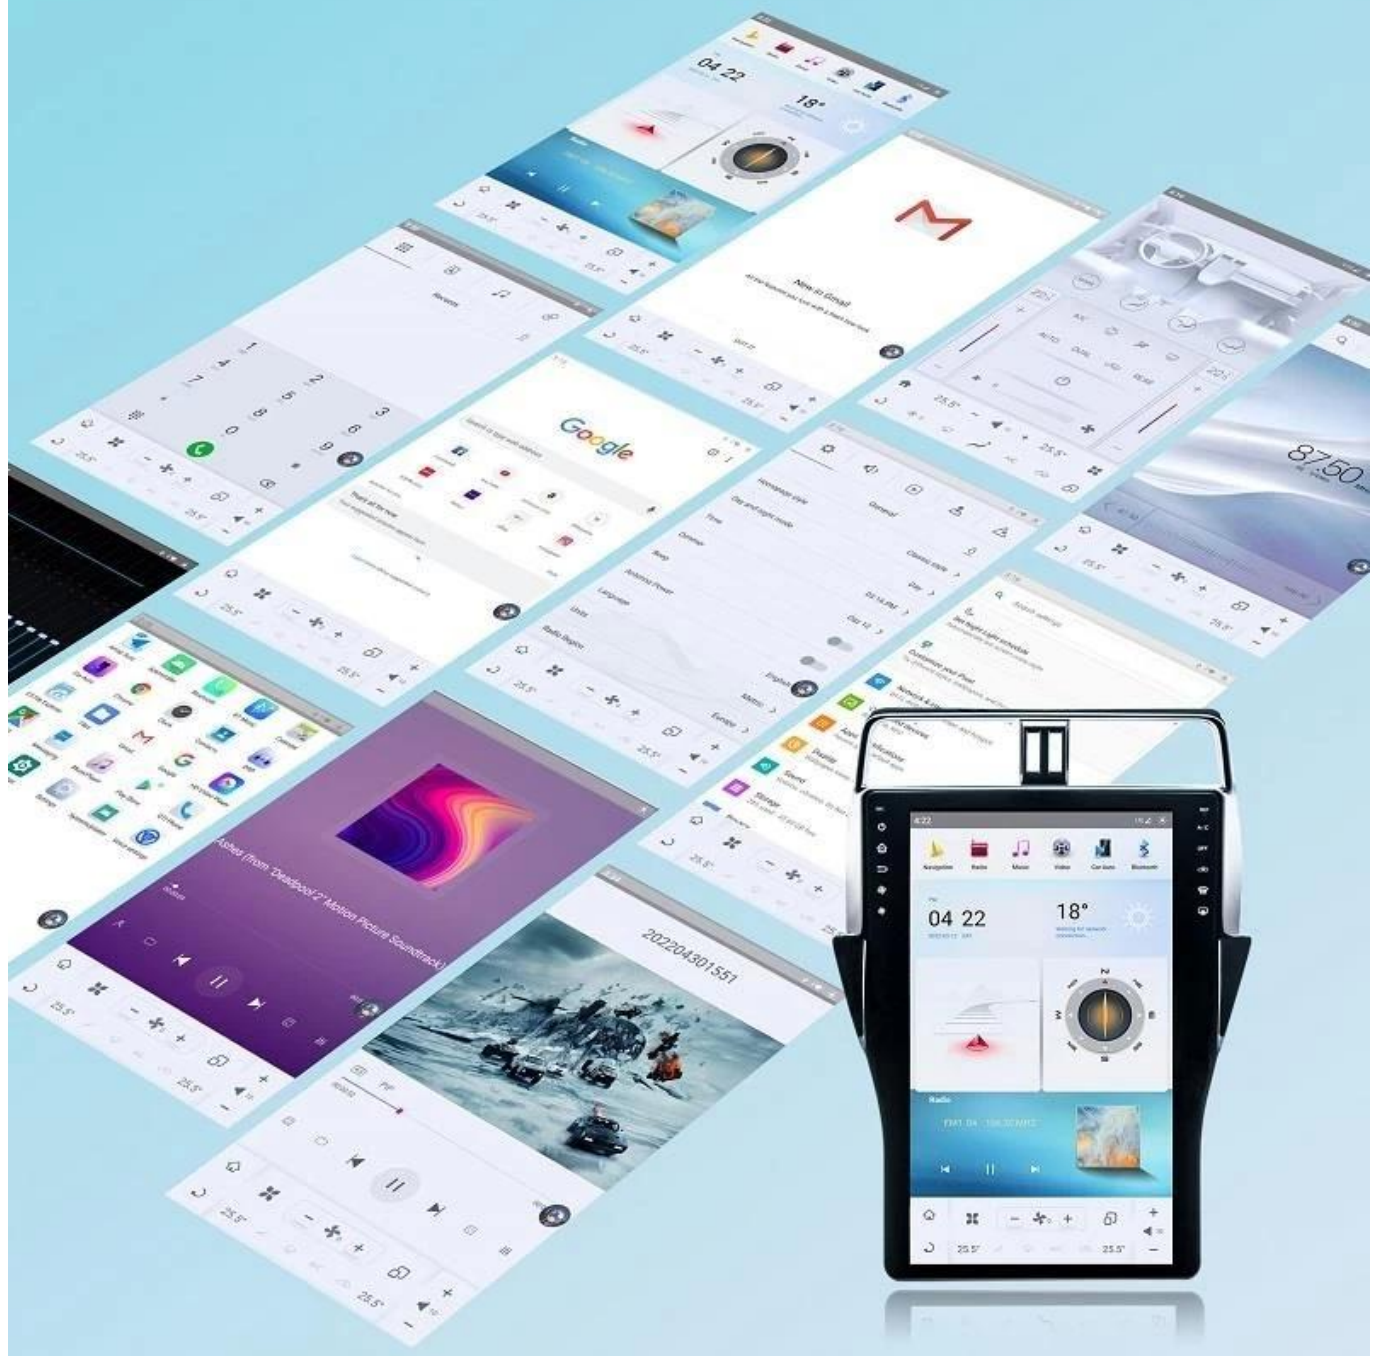

# The Newest GT6 OS Interface

Bigger screen, bigger field of vision

GT6 OS is based on Android 11.0 System, comfortable and colorful operation interface, wonderful features and massive APP support. Provide users with a more practical and convenient experience on our big screens!