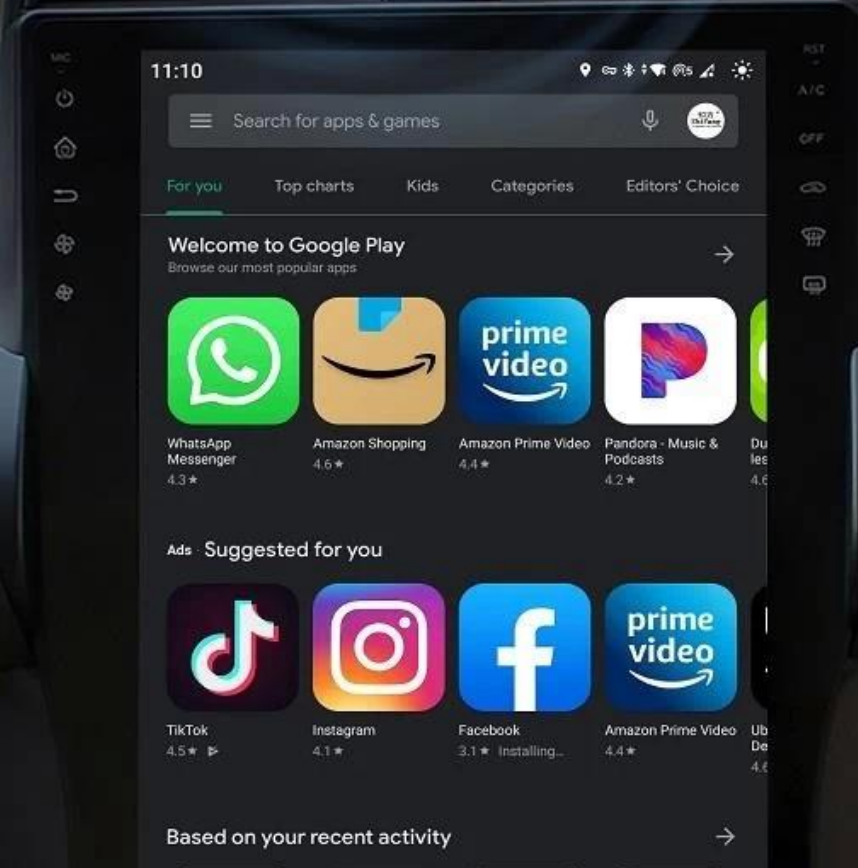

Massive APPs Download

New Android 11.0, support more applications download and play