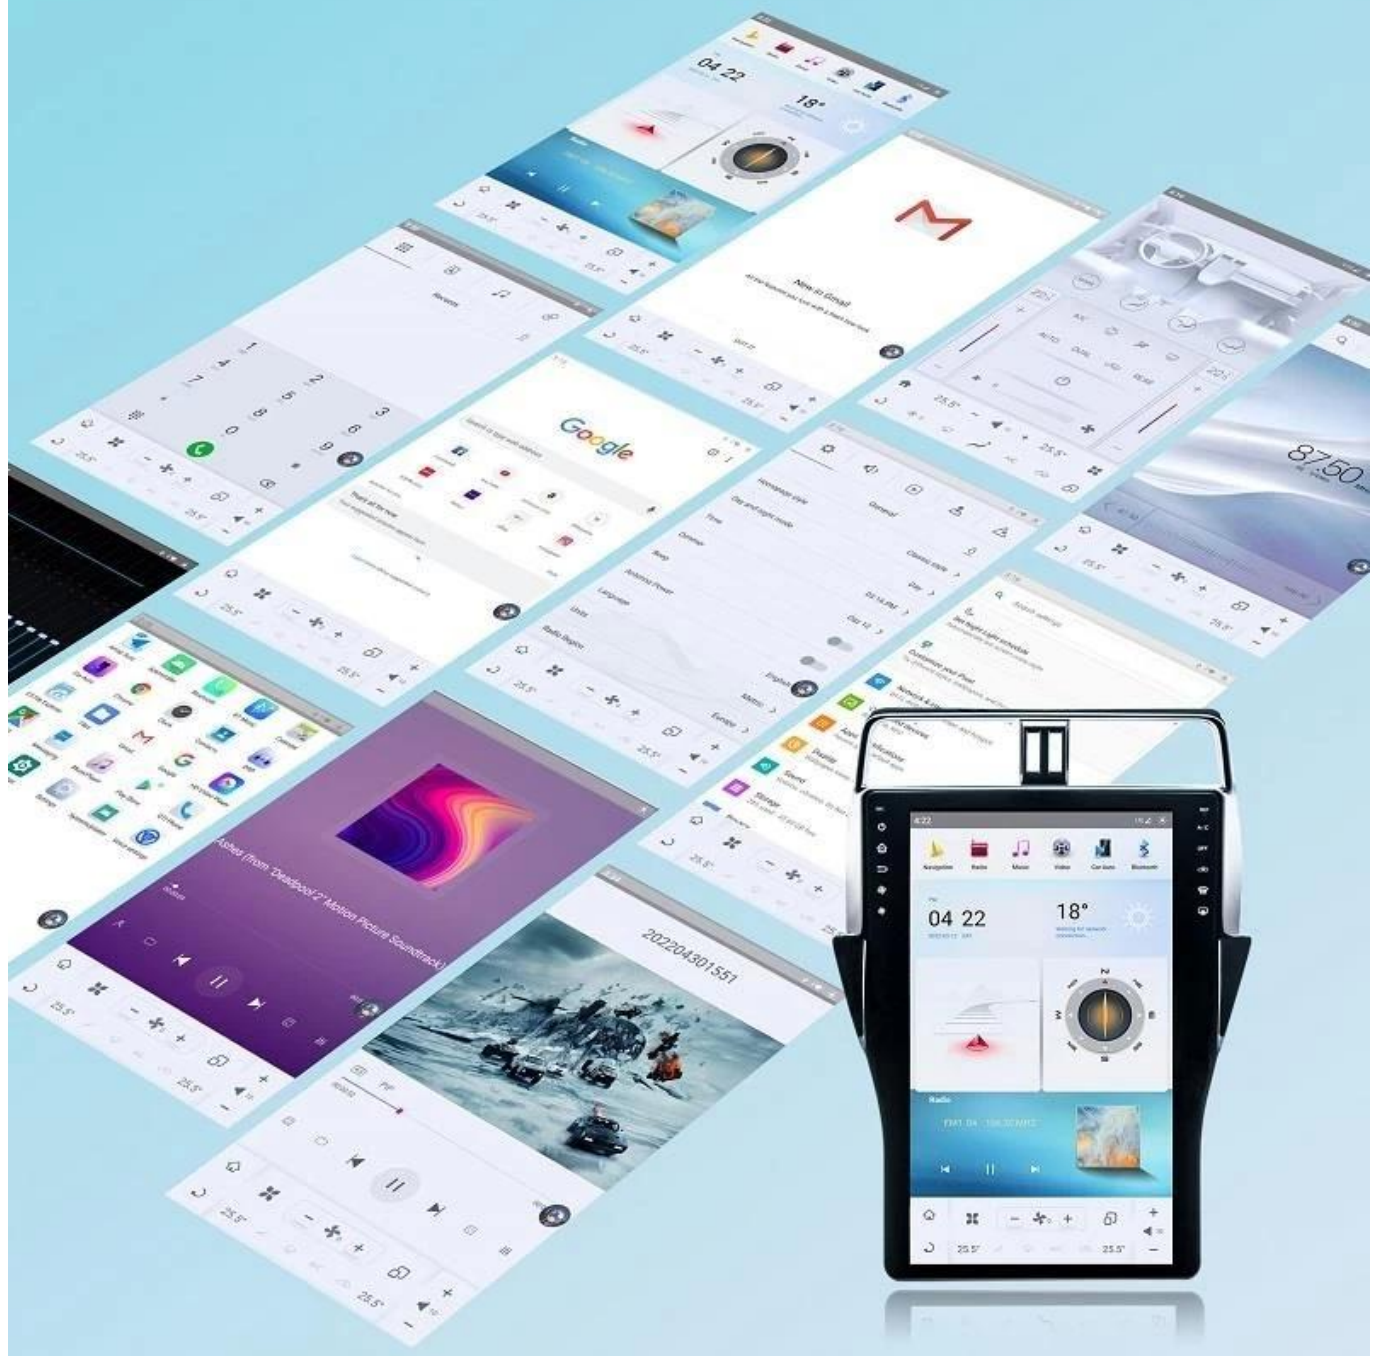

GE 系列

Octa core **4+64GB**
Qualcomm **8+128GB**

Smart navigation system,
more practical than mobile phones

Android 11.0 \ 4G Network \ DSP \ Wireless CarPlay&Android Auto

The Newest GT6 OS Interface

Bigger screen,bigger field of vision

GT6 OS is based on Android 11.0 System,comfortable and colorful operation interface,wonderful features and massive APP support.Provide users with a more practical and convenient experience on our big screens!

The Third Generation Split-Screen Technology

New intelligent split-screen technology, free definition of upper and lower screen applications

Three-finger drag up and down to switch applications, one-finger control full screen and split screen display, navigate while watching videos, visit other apps while listening to music, various application combinations, match by yourself