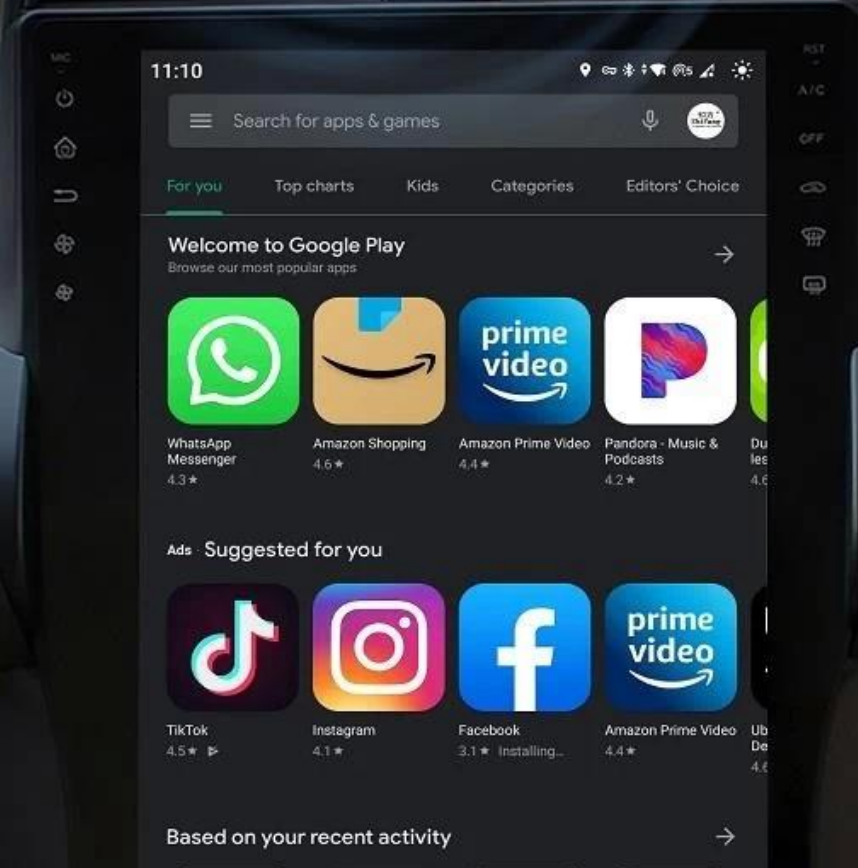

GT6 OS is based on Android 11.0 System,comfortable and colorful operation interface,wonderful features and massive APP support.Provide users with a more practical and convenient experience on our big screens!

Built-in 4G Network Module

You can enjoy surfing the internet, online maps, browse the web, play online music, movies and download them. At the same time, passengers can also enjoy free wifi via hotspot share!

4G LTE

(Please insert SIM card before start the device)

Massive APPs Download

New Android 11.0, support more applications download and play

Wireless CarPlay /Android auto

Sync media with your phone anytime and anywhere. Using functions such as navigation, making calls, sending and receiving messages on our android screen, you can enjoy various functions intelligently and safely while driving the vehicle.

The Third Generation Split-Screen Technology

New intelligent split-screen technology, free definition of upper and lower screen applications

Three-finger drag up and down to switch applications, one-finger control full screen and split screen display, navigate while watching videos, visit other apps while listening to music, various application combinations, match by yourself