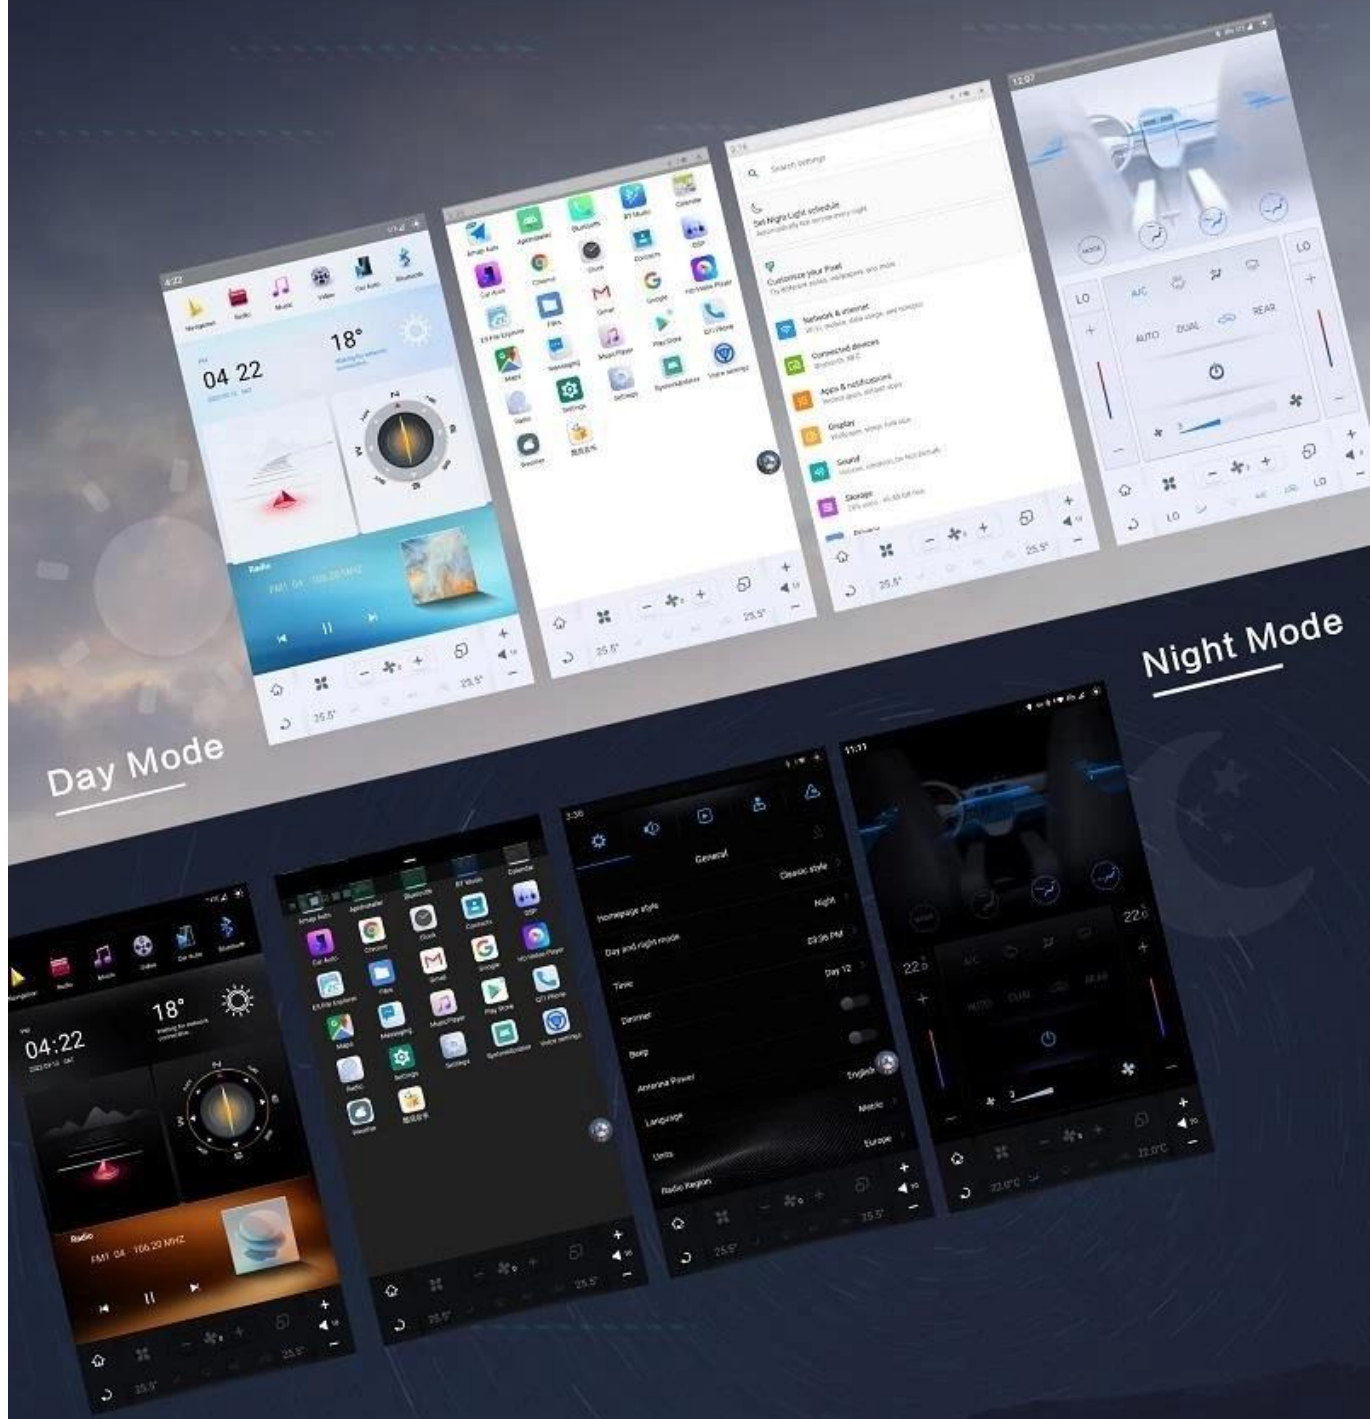

The Third Generation Split-Screen Technology

New intelligent split-screen technology, free definition of upper and lower screen applications

Three-finger drag up and down to switch applications, one-finger control full screen and split screen display, navigate while watching videos, visit other apps while listening to music, various application combinations, match by yourself

Three-finger drag up and down to switch applications, one-finger control full screen and split screen display, navigate while watching videos, visit other apps while listening to music, various application combinations, match by yourself

toggle up and down

Split and full screen

voice control

three-finger gesture

one-finger gesture

Bluetooth 5.0

Built-in Qualcomm BT 5.0 transmission technology, higher transmission efficiency, more stable connection, and near-zero delay voice synchronization; unique aptX audio lossless decoding and transmission technology, restore the most real sound quality effect.

Day /Night Mode

When the car headlights are turned on and off, the theme of the interface will also switch automatically. Added eye protection mode, the light of the screen will no longer be dazzling and safer driving at night. Note: compatible with some third-party app applications with dark mode function