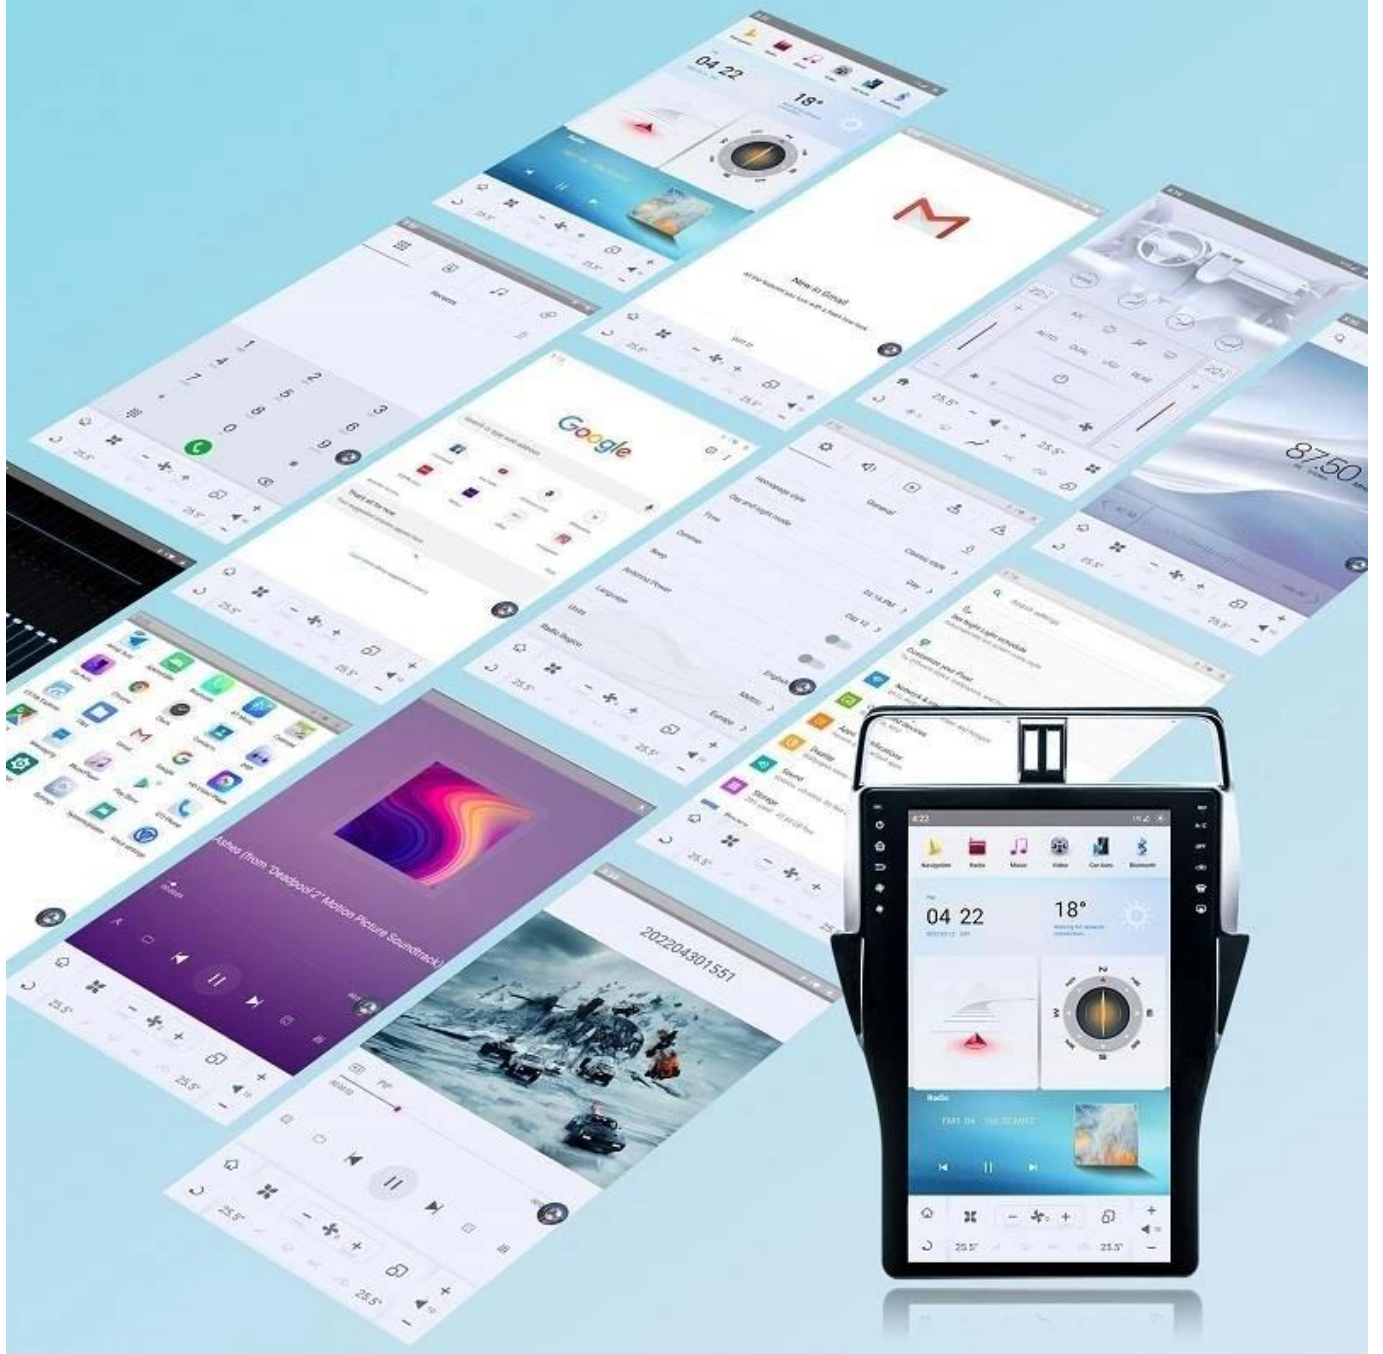

Operating System	O.S	Android 11.0
Processor	CPU	Qualcomm Snapdragon 665 Octa-core
	Chipset	QCM6125
Memory	RAM	4G /8GB
	ROM	64G /128GB
Display	Touch Screen	G+G Capacitive touch screen
	Display Screen	Anti-glare IPS full view screen
	Resolution	10.4/12.1inch: 1024*768 11.8/13.6/16inch:1920*1080 13inch:1600*1200
Navigation	Satellite Search Positioning	GPS/Beidou/GLONASS
	Navigation Maps	Google Map/IGO/Sygie/Waze/Yandex etc
Application	Bluetooth	Bluetooth 5.0 handsfree call /music play
	Radio Module	SI4745 module,support RDS function
	Phone Link	Support Carplay/ Android auto/ HiCar
	Voice Control	More than 10 Languages smart voice control,includes wake-up free command
Multimedia	Sound Effect	Built-in DSP (16 bands of EQ),multiple sound effect adjustment
	Audio Output	Built-in TDA7850 Amplifier, Audio output power 45W*4
	Audio Format	MP3,WMA,APE,FLAC,AAC etc
	Video Format	MP4,AVI,MOV,RMVB,FLV,MKV,3GP,MPG etc support 4K@30fps video play
	Image Format	JPG,JPEG,BMP,GIF,etc
Network	Connecting	4G /WiFi / mobile phone hotspot
	4G Network Frequency	LTE-FDD:B1/3/5/7/8/20/28
		LTE-FDD:B38/40/41
		WCDMA:B1/2/5/8
		GSM:850/900/1800/1900MHz
WIFI connecting	WIFI 2.4G+5G 802.11a/b/g/n/ac	
Expansion	Input Singal	Support 1080p cameras, AHD+CVBS signal
	Video Output	USB to AV (Optional)
	Reverse	Reversing and radar display
	USB	2 ways USB 2.0
Standby mode	Boot	Support quick start (reboot)

GE 系列

Octa core **4+64GB**
Qualcomm **8+128GB**

Smart navigation system,
more practical than mobile phones

Android 11.0 \ 4G Network \ DSP \ Wireless CarPlay&Android Auto

The Newest GT6 OS Interface

Bigger screen, bigger field of vision

GT6 OS is based on Android 11.0 System, comfortable and colorful operation interface, wonderful features and massive APP support. Provide users with a more practical and convenient experience on our big screens!