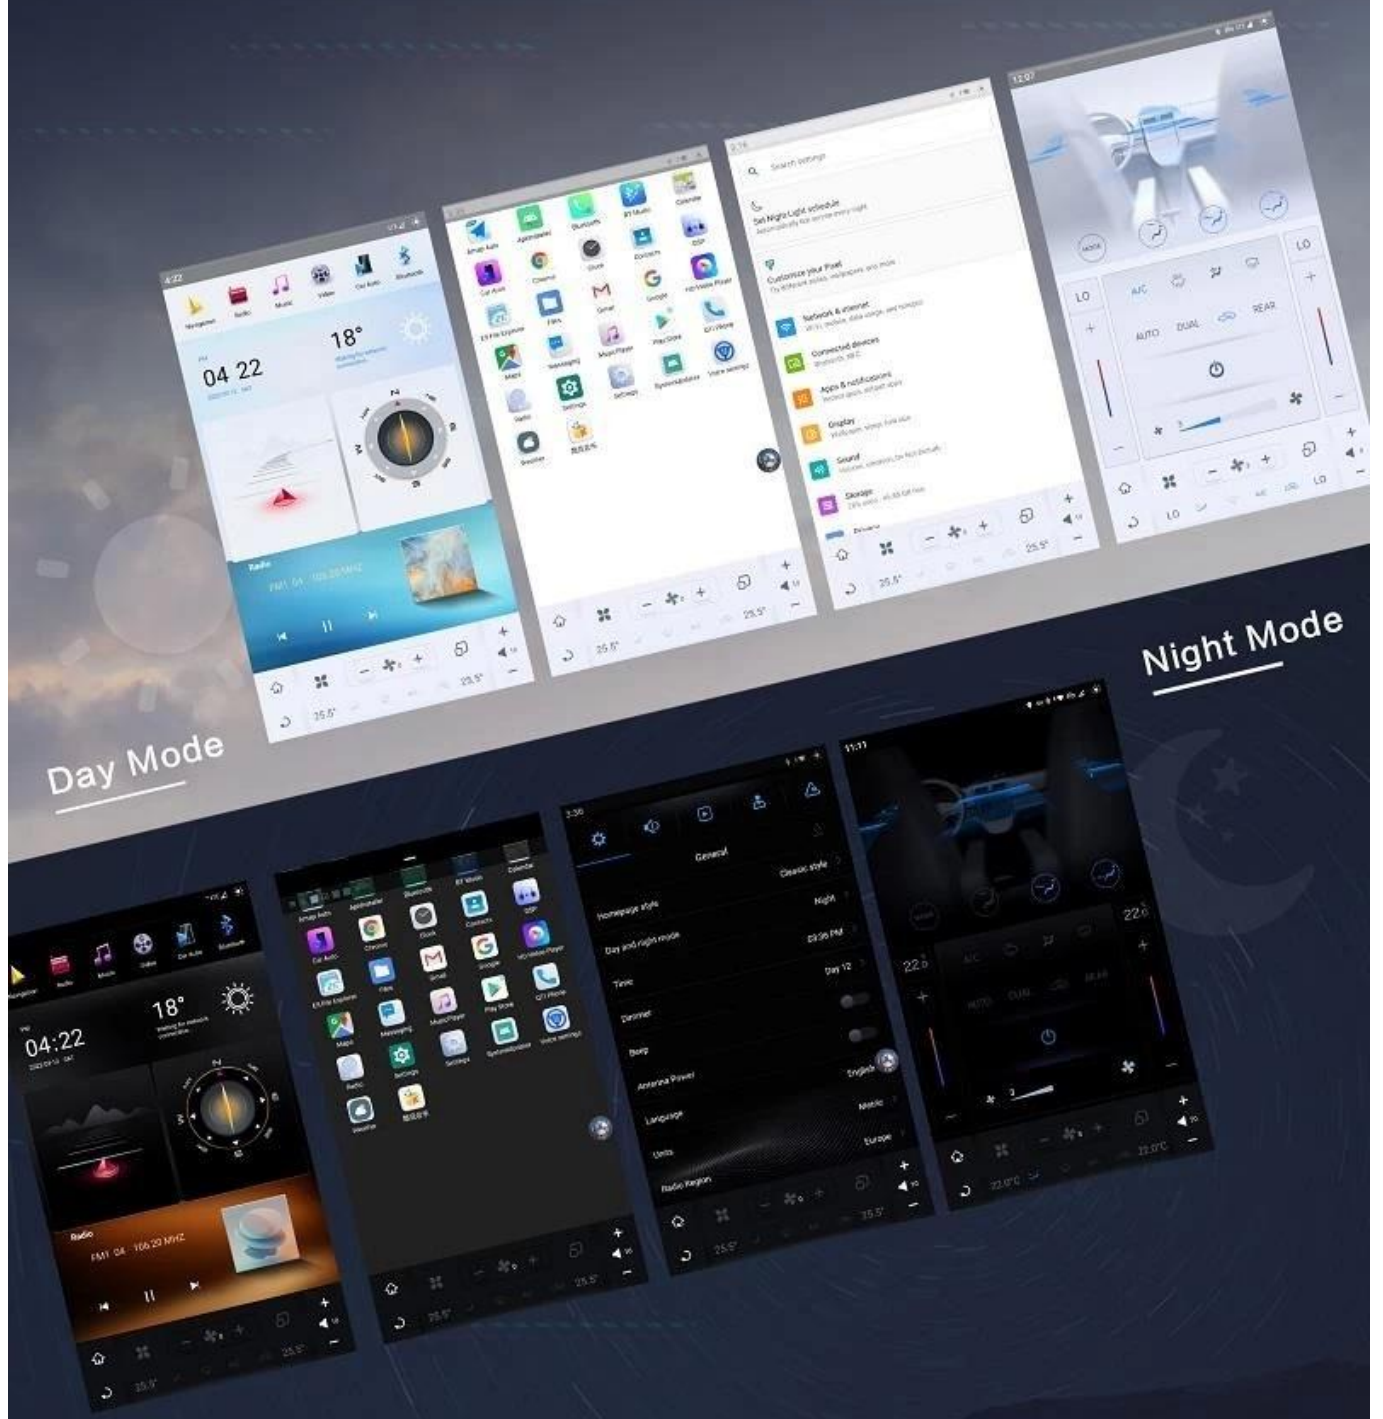

# The Third Generation Split-Screen Technology

New intelligent split-screen technology, free definition of upper and lower screen applications

Three-finger drag up and down to switch applications, one-finger control full screen and split screen display, navigate while watching videos, visit other apps while listening to music, various application combinations, match by yourself

toggle up and down

Split and full screen

voice control

three-finger gesture

one-finger gesture

# Day /Night Mode

When the car headlights are turned on and off, the theme of the interface will also switch automatically. Added eye protection mode, the light of the screen will no longer be dazzling and safer driving at night. Note: compatible with some third-party app applications with dark mode function