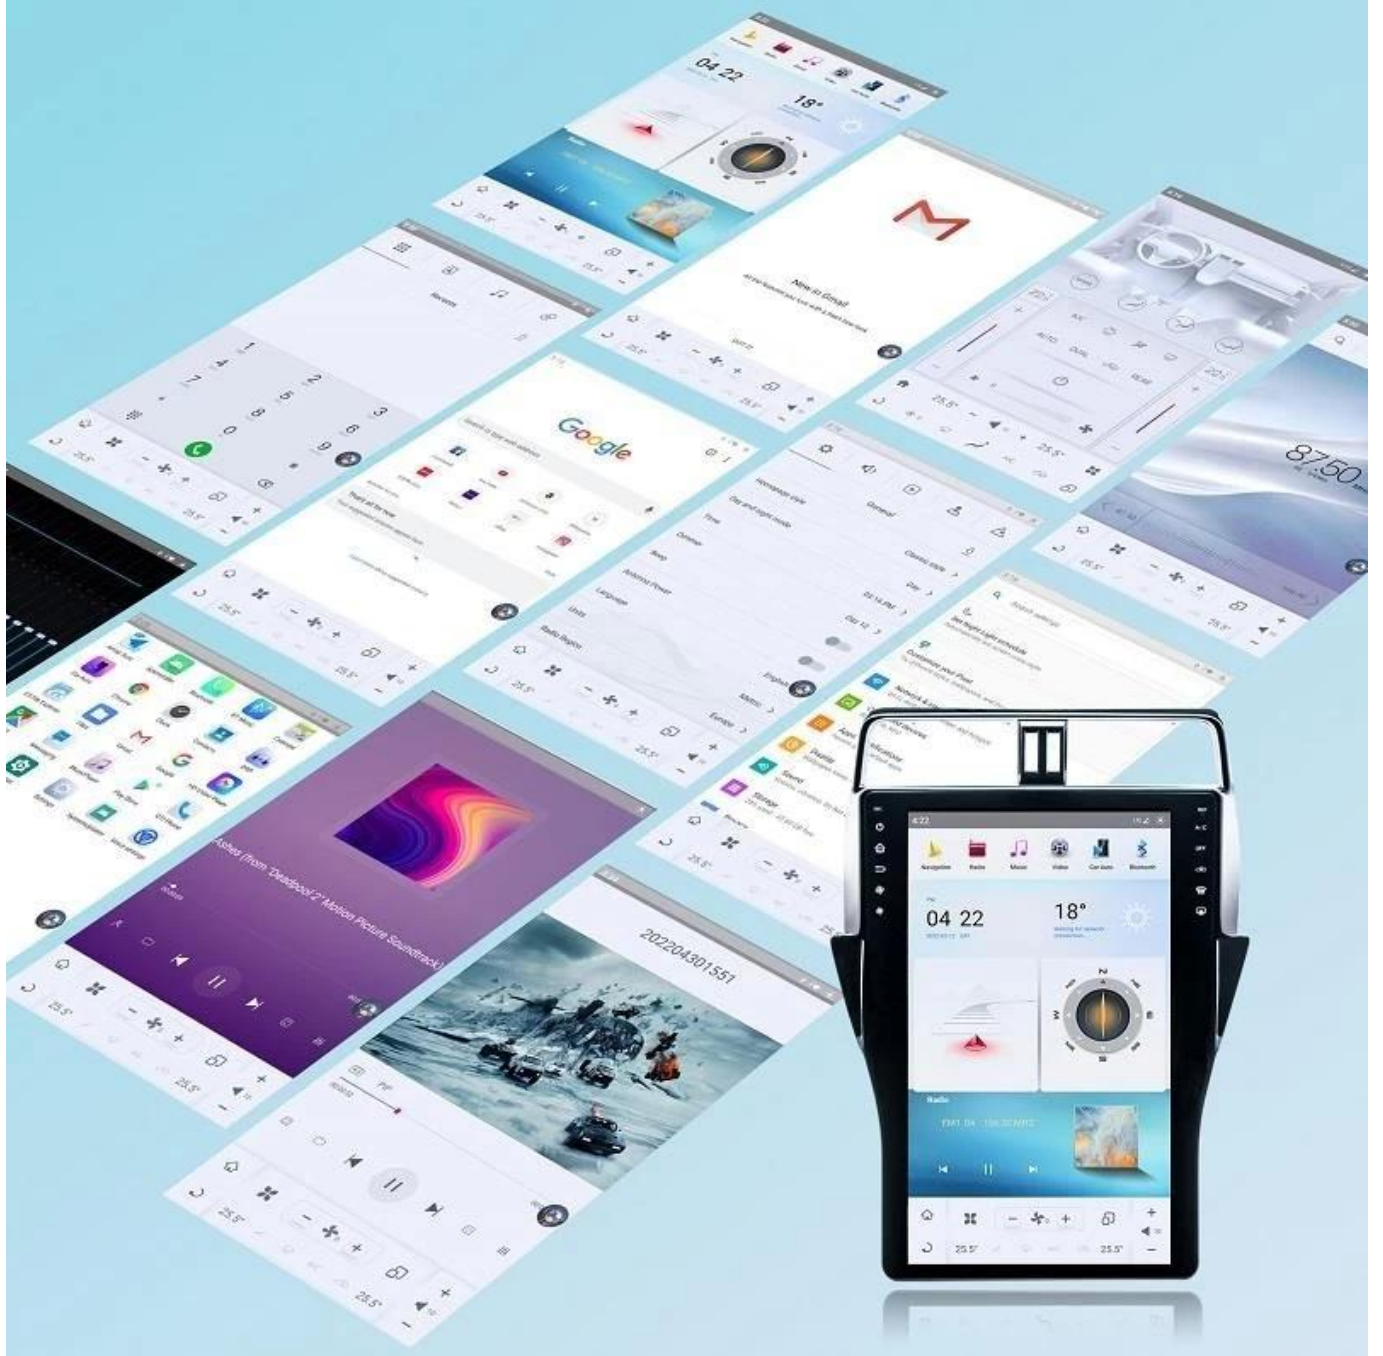

# The Newest GT6 OS Interface

Bigger screen, bigger field of vision

GT6 OS is based on Android 11.0 System, comfortable and colorful operation interface, wonderful features and massive APP support. Provide users with a more practical and convenient experience on our big screens!