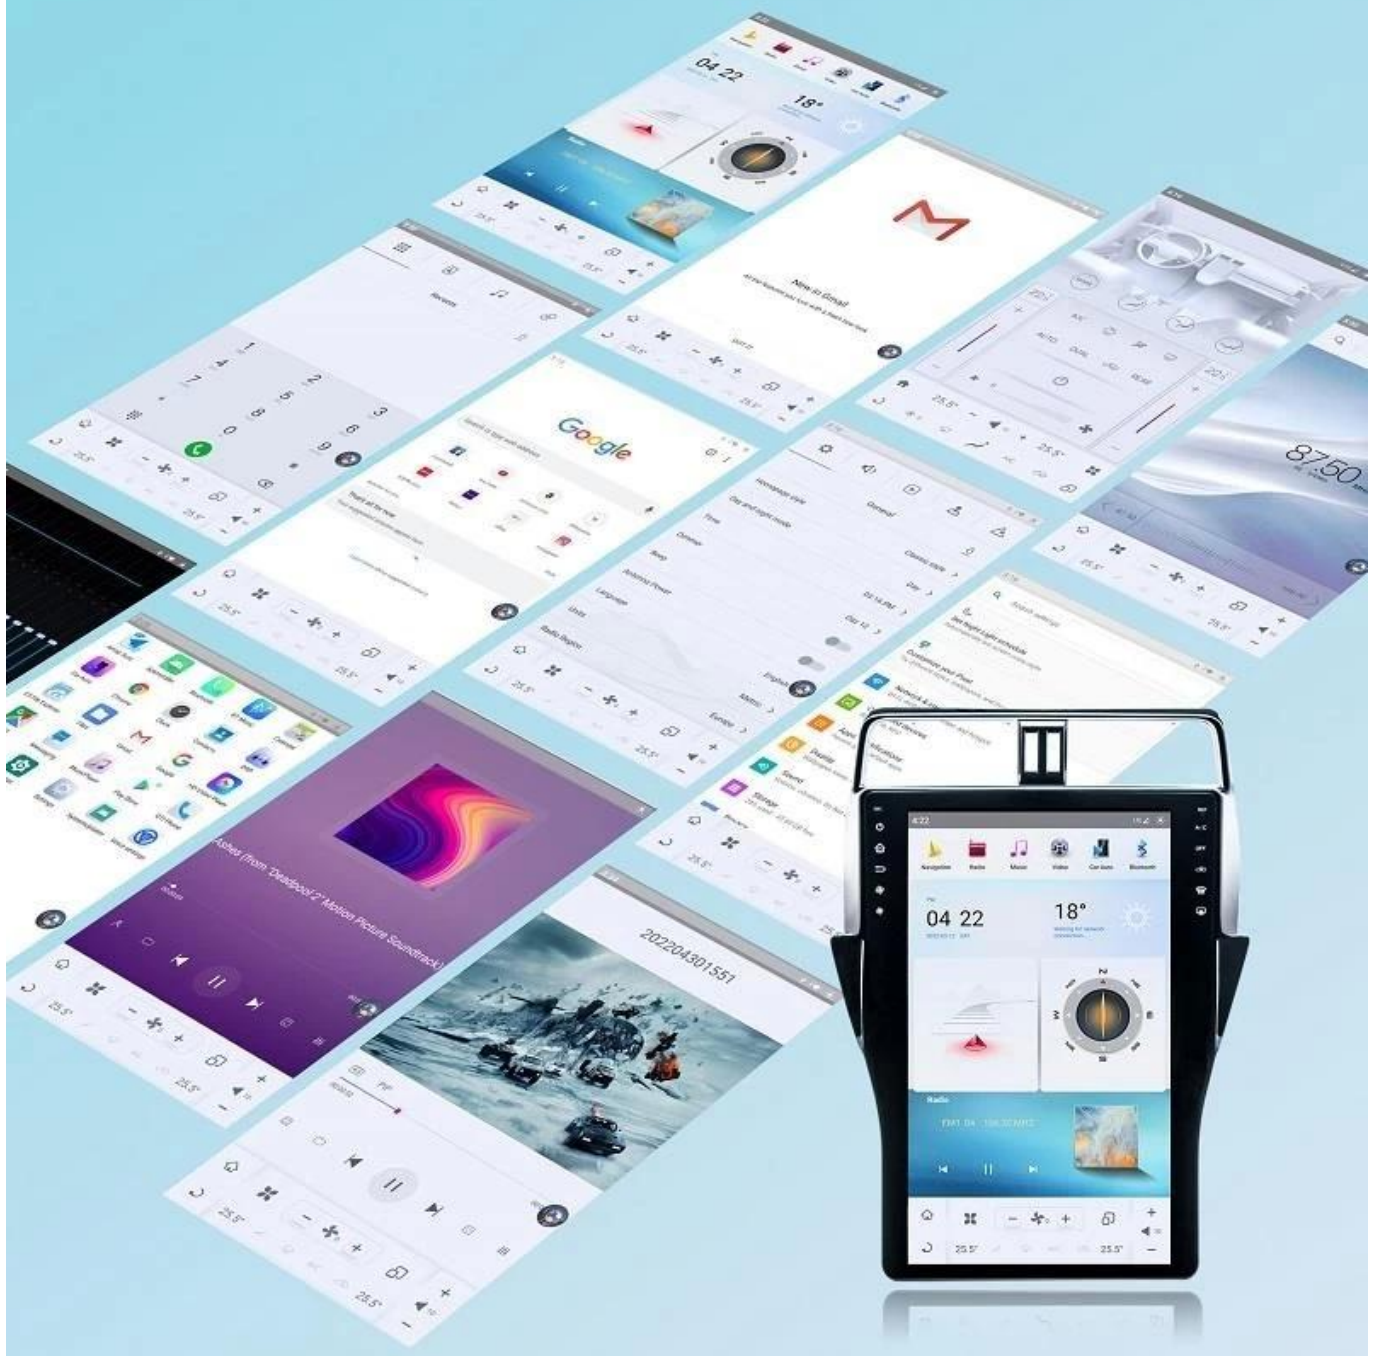

# The Newest GT6 OS Interface

Bigger screen, bigger field of vision

GT6 OS is based on Android 11.0 System, comfortable and colorful operation interface, wonderful features and massive APP support. Provide users with a more practical and convenient experience on our big screens!