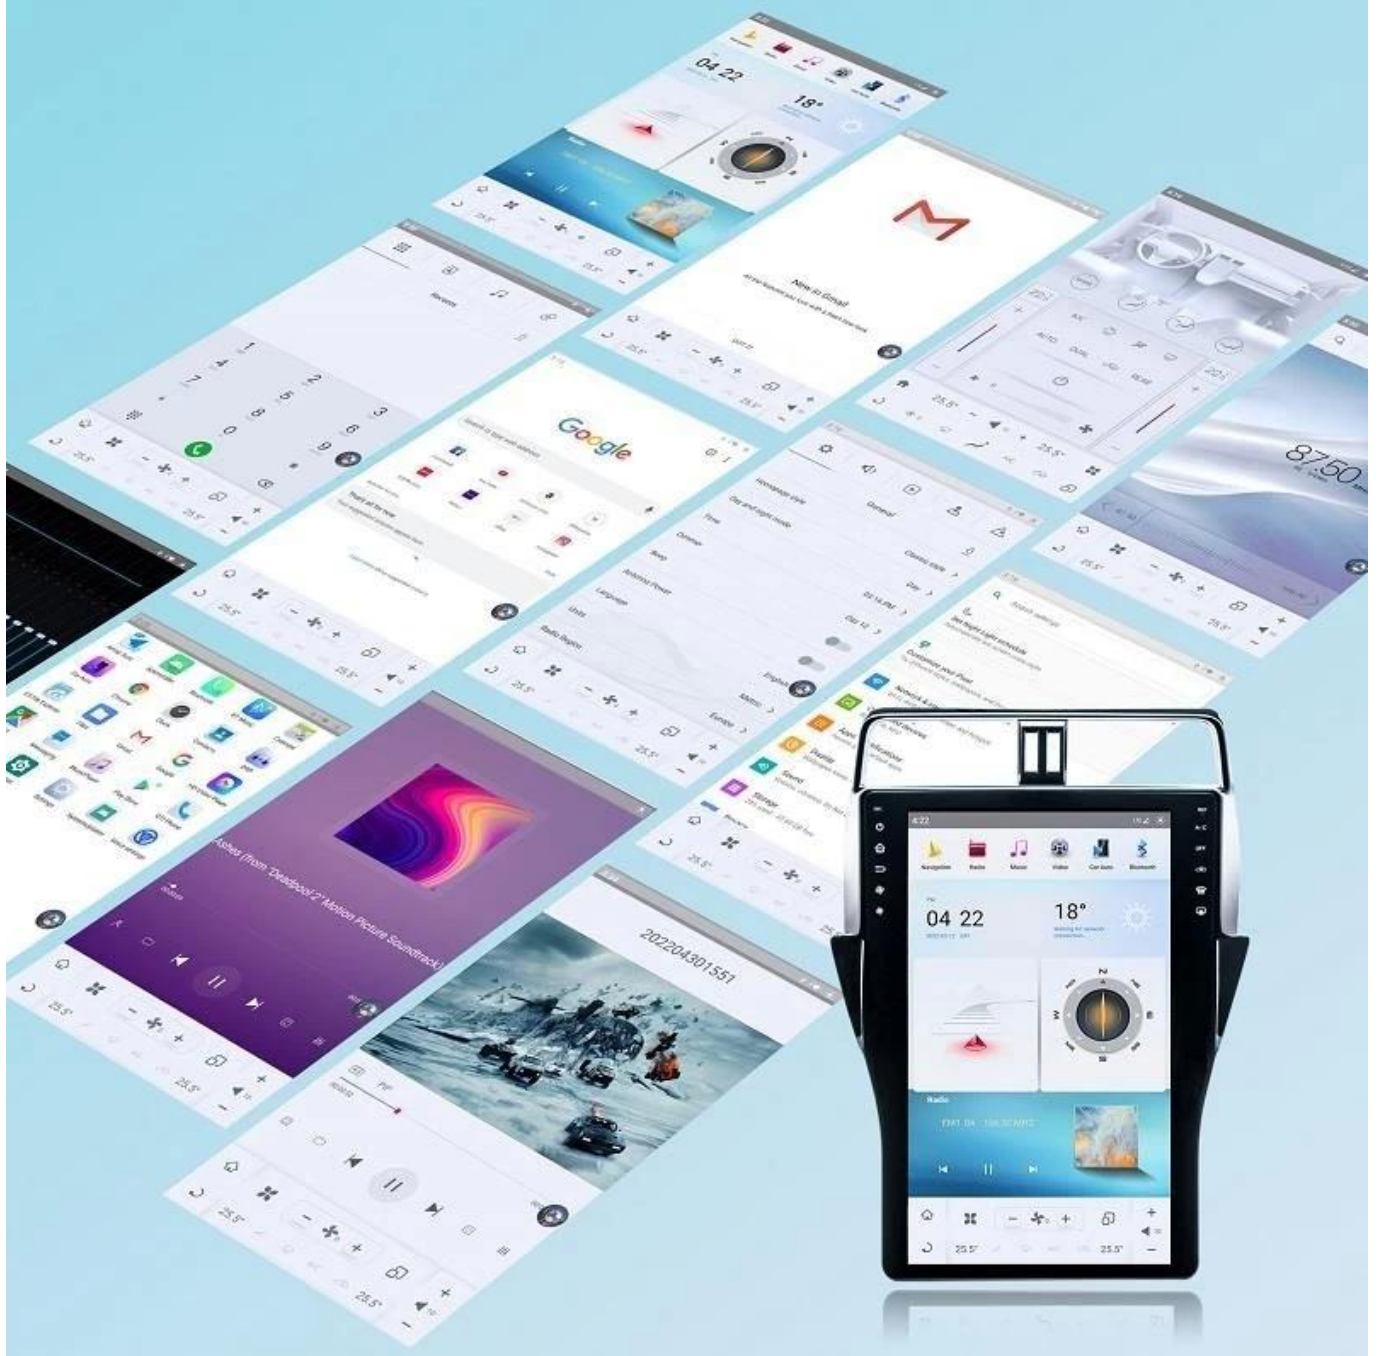

Operating System	O.S	Android 11.0
Processor	CPU	Qualcomm Snapdragon 665 Octa-core
	Chipset	QCM6125
Memory	RAM	4G /8GB
	ROM	64G /128GB
Display	Touch Screen	G+G Capacitive touch screen
	Display Screen	Anti-glare IPS full view screen
	Resolution	10.4/12.1inch: 1024*768 11.8/13.6/16inch:1920*1080 13inch:1600*1200
Navigation	Satellite Search Positioning	GPS/Beidou/GLONASS
	Navigation Maps	Google Map/IGO/Sygie/Waze/Yandex etc
Application	Bluetooth	Bluetooth 5.0 handsfree call /music play
	Radio Module	SI4745 module,support RDS function
	Phone Link	Support Carplay/ Android auto/ HiCar
	Voice Control	More than 10 Languages smart voice control,includes wake-up free command
Multimedia	Sound Effect	Built-in DSP (16 bands of EQ),multiple sound effect adjustment
	Audio Output	Built-in TDA7850 Amplifier, Audio output power 45W*4
	Audio Format	MP3,WMA,APE,FLAC,AAC etc
	Video Format	MP4,AVI,MOV,RMVB,FLV,MKV,3GP,MPG etc support 4K@30fps video play
	Image Format	JPG,JPEG,BMP,GIF,etc
Network	Connecting	4G /WiFi / mobile phone hotspot
	4G Network Frequency	LTE-FDD:B1/3/5/7/8/20/28
		LTE-FDD:B38/40/41
		WCDMA:B1/2/5/8
		GSM:850/900/1800/1900MHz
WIFI connecting	WIFI 2.4G+5G 802.11a/b/g/n/ac	
Expansion	Input Singal	Support 1080p cameras, AHD+CVBS signal
	Video Output	USB to AV (Optional)
	Reverse	Reversing and radar display
	USB	2 ways USB 2.0
Standby mode	Boot	Support quick start (reboot)

GE 系列

Octa core **4+64GB**
Qualcomm **8+128GB**

Smart navigation system,
more practical than mobile phones

Android 11.0 \ 4G Network \ DSP \ Wireless CarPlay&Android Auto

The Newest GT6 OS Interface

Bigger screen, bigger field of vision

GT6 OS is based on Android 11.0 System, comfortable and colorful operation interface, wonderful features and massive APP support. Provide users with a more practical and convenient experience on our big screens!