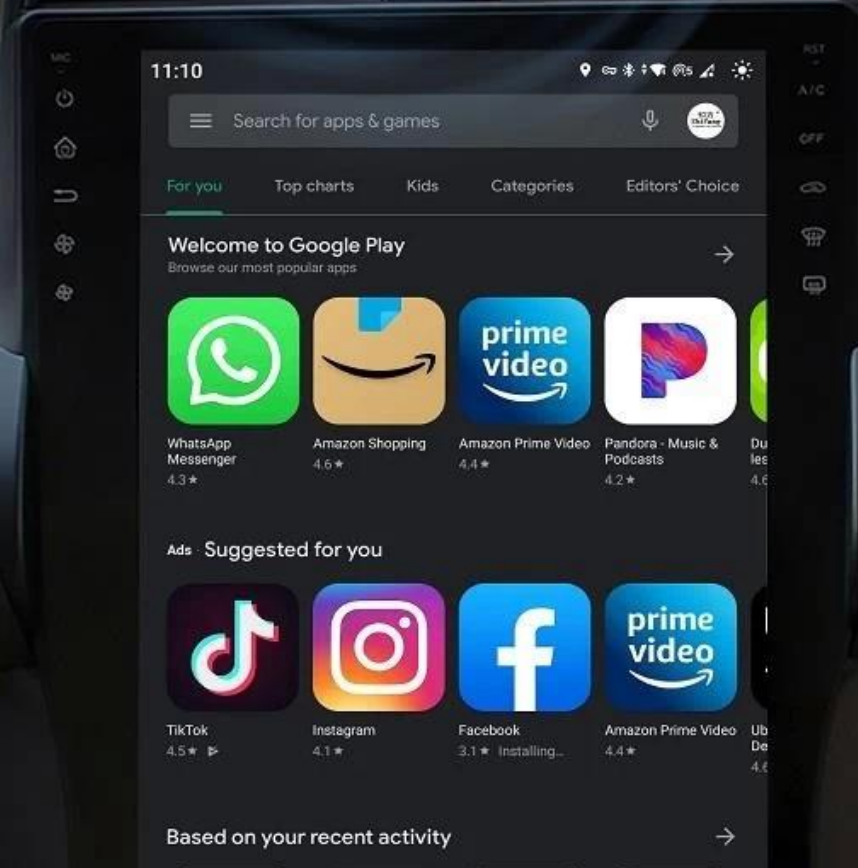

GT6 OS is based on Android 11.0 System, comfortable and colorful operation interface, wonderful features and massive APP support. Provide users with a more practical and convenient experience on our big screens!

Built-in 4G Network Module

You can enjoy surfing the internet, online maps, browse the web, play online music, movies and download them. At the same time, passengers can also enjoy free wifi via hotspot share!

4G LTE

(Please insert SIM card before start the device)

Massive APPs Download

New Android 11.0, support more applications download and play

Wireless CarPlay /Android auto

Sync media with your phone anytime and anywhere. Using functions such as navigation, making calls, sending and receiving messages on our android screen, you can enjoy various functions intelligently and safely while driving the vehicle.

The Third Generation Split-Screen Technology

New intelligent split-screen technology, free definition of upper and lower screen applications

Three-finger drag up and down to switch applications, one-finger control full screen and split screen display, navigate while watching videos, visit other apps while listening to music, various application combinations, match by yourself