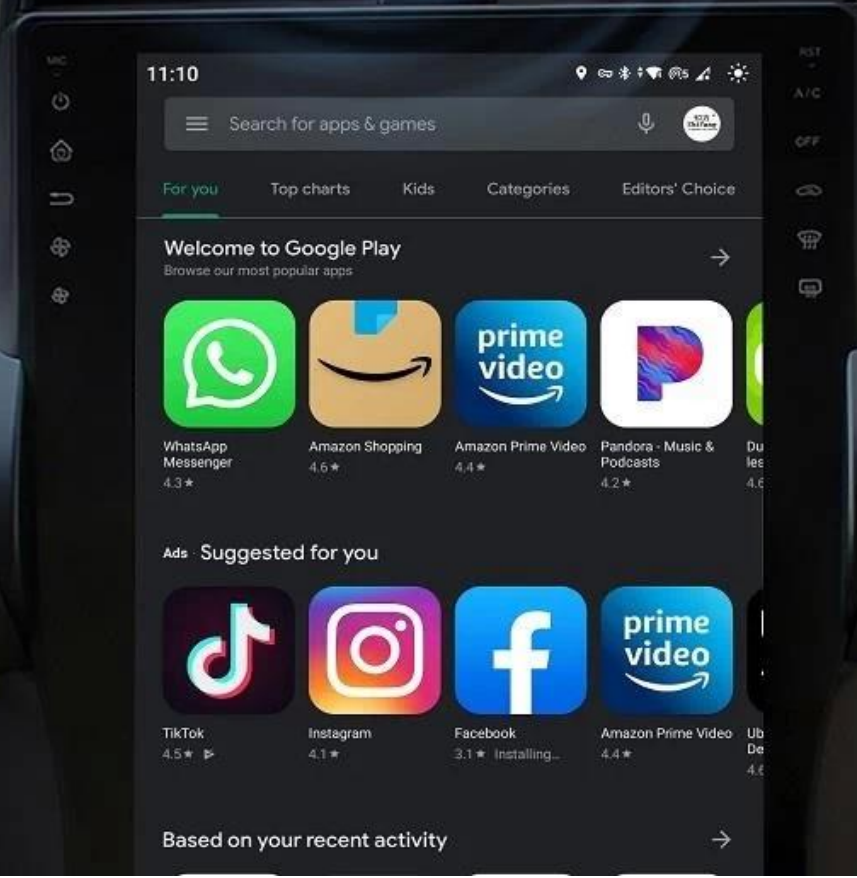

Massive APPs Download

New Android 11.0, support more applications download and play