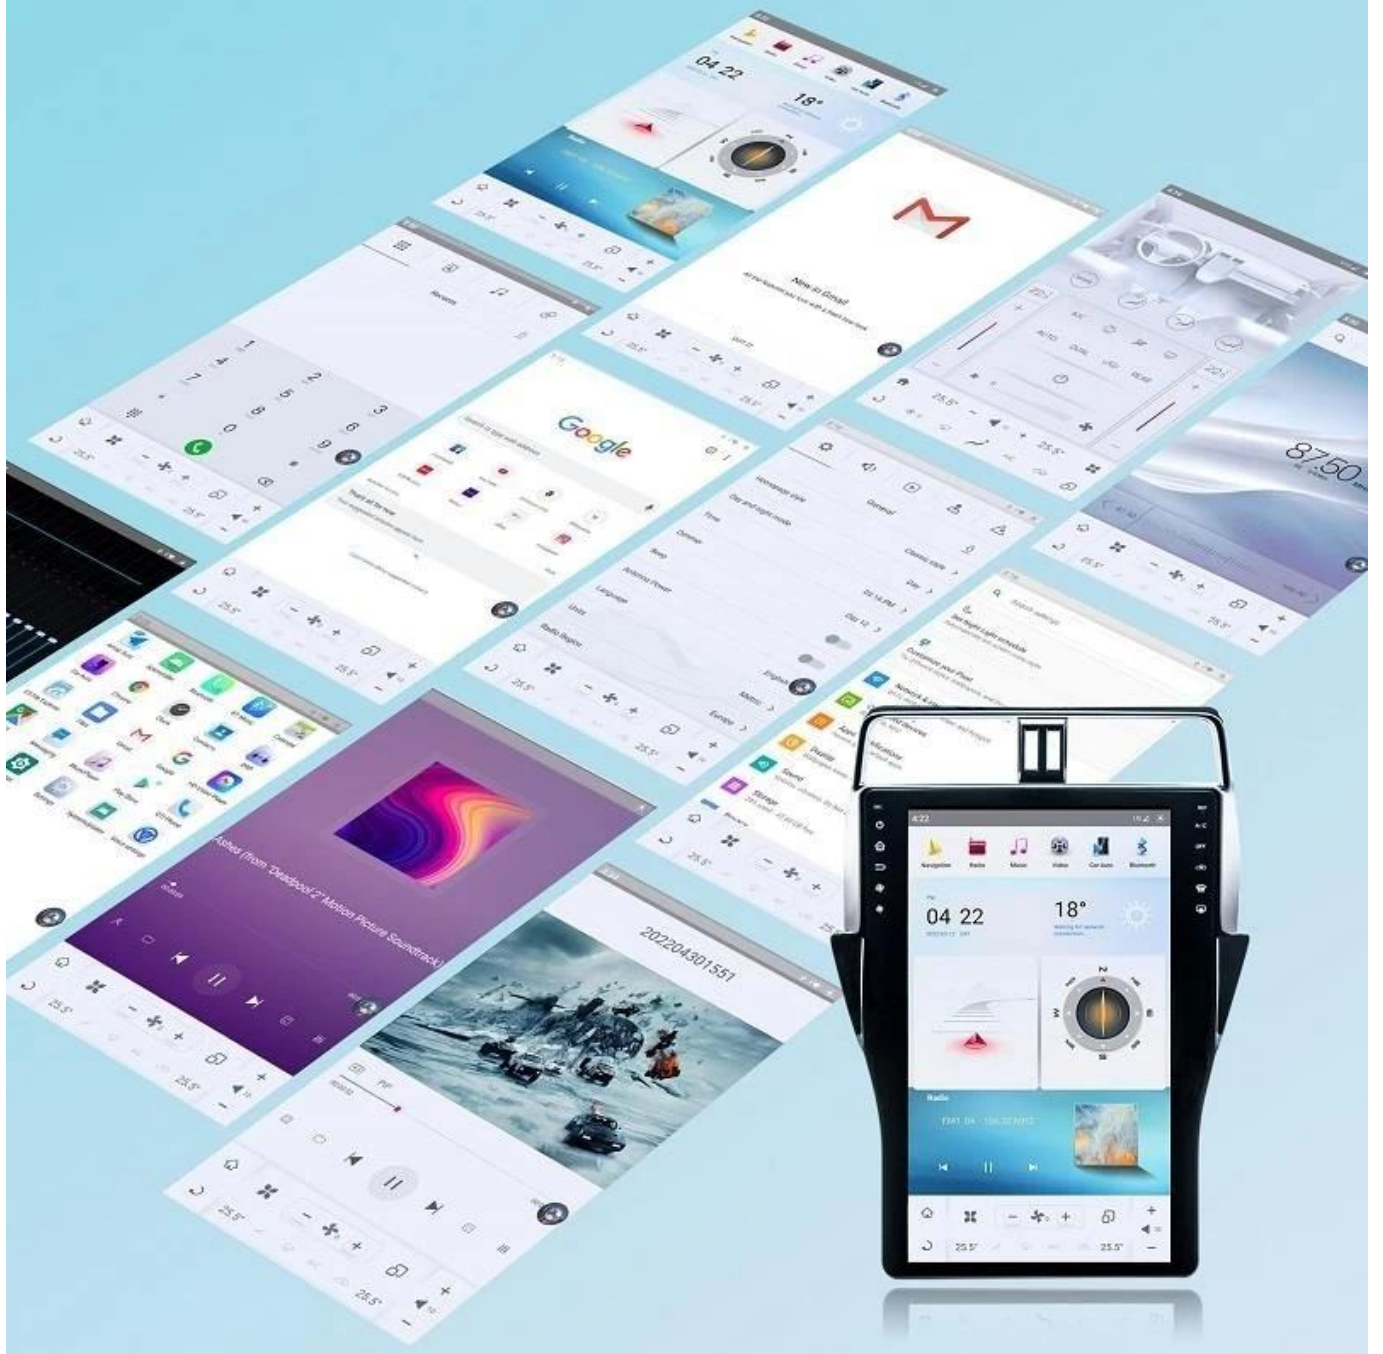

GE 系列

Octa core **4+64GB**
Qualcomm **8+128GB**

Smart navigation system,
more practical than mobile phones

Android 11.0 \ 4G Network \ DSP \ Wireless CarPlay&Android Auto

The Newest GT6 OS Interface

Bigger screen, bigger field of vision

GT6 OS is based on Android 11.0 System, comfortable and colorful operation interface, wonderful features and massive APP support. Provide users with a more practical and convenient experience on our big screens!