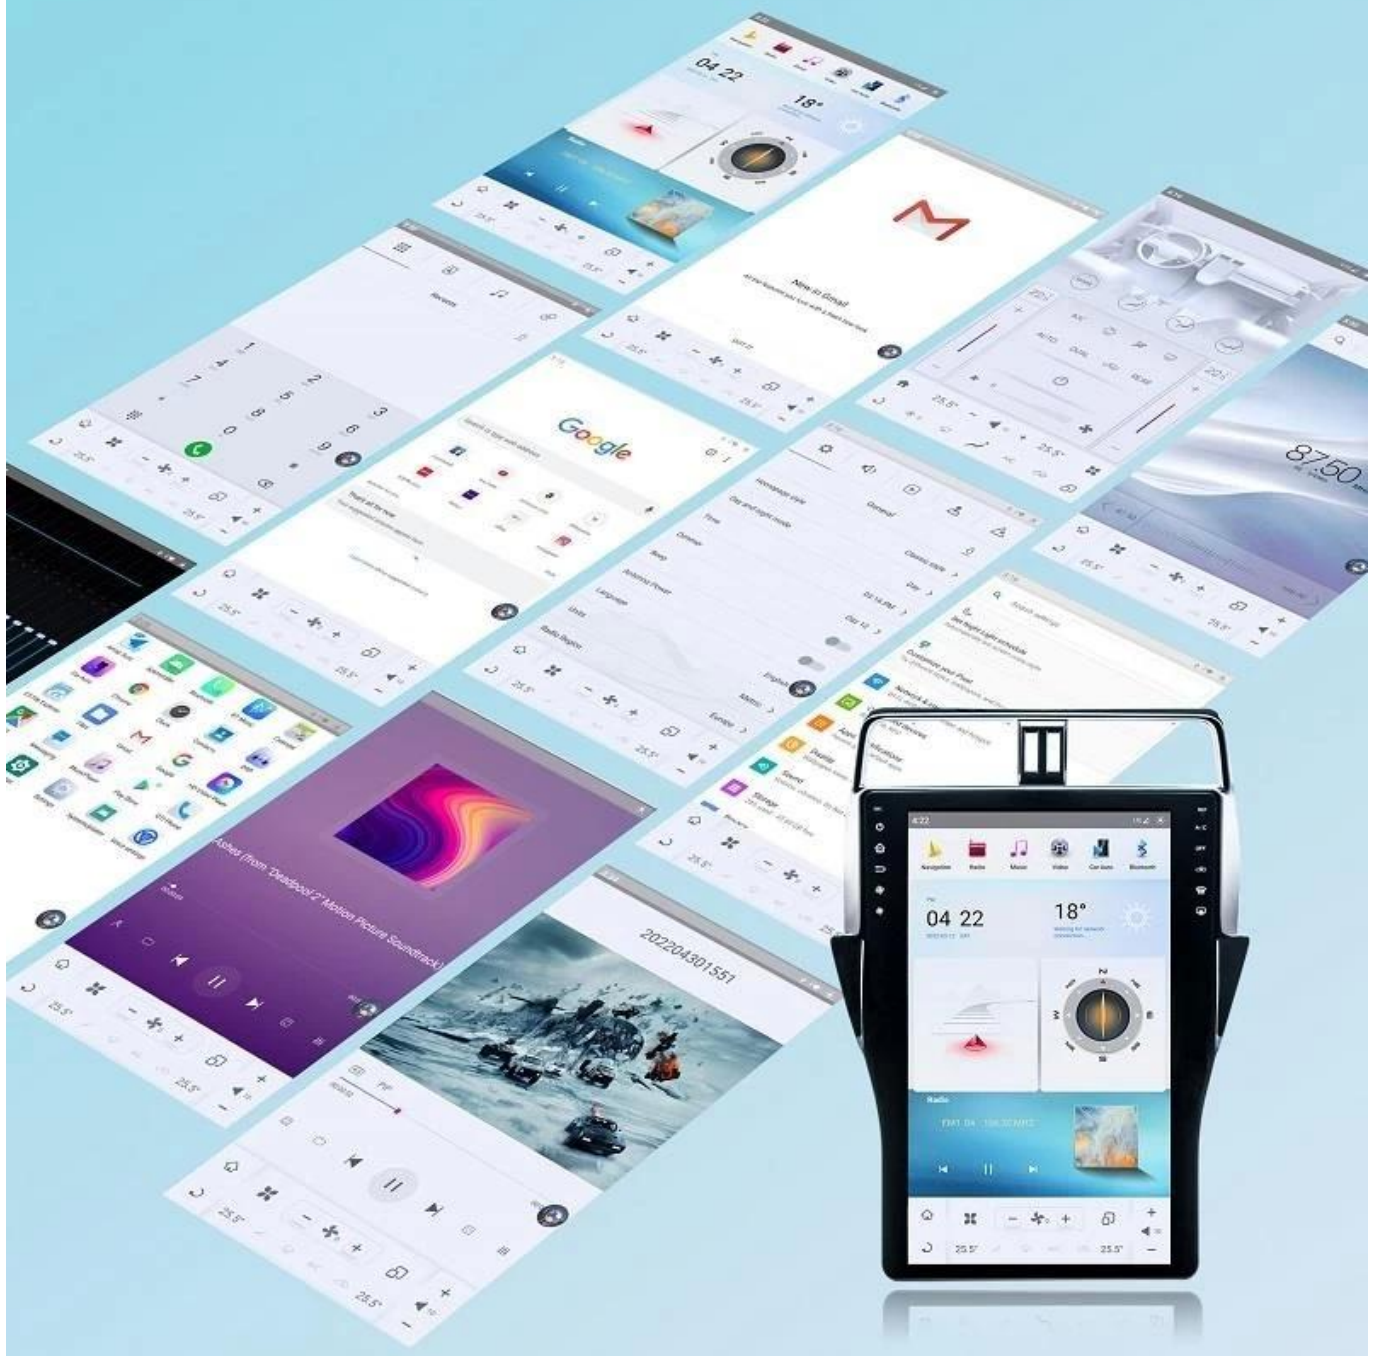

GE 系列

Octa core **4+64GB**
Qualcomm **8+128GB**

Smart navigation system,
more practical than mobile phones

Android 11.0 \ 4G Network \ DSP \ Wireless CarPlay&Android Auto

The Newest GT6 OS Interface

Bigger screen, bigger field of vision

GT6 OS is based on Android 11.0 System, comfortable and colorful operation interface, wonderful features and massive APP support. Provide users with a more practical and convenient experience on our big screens!