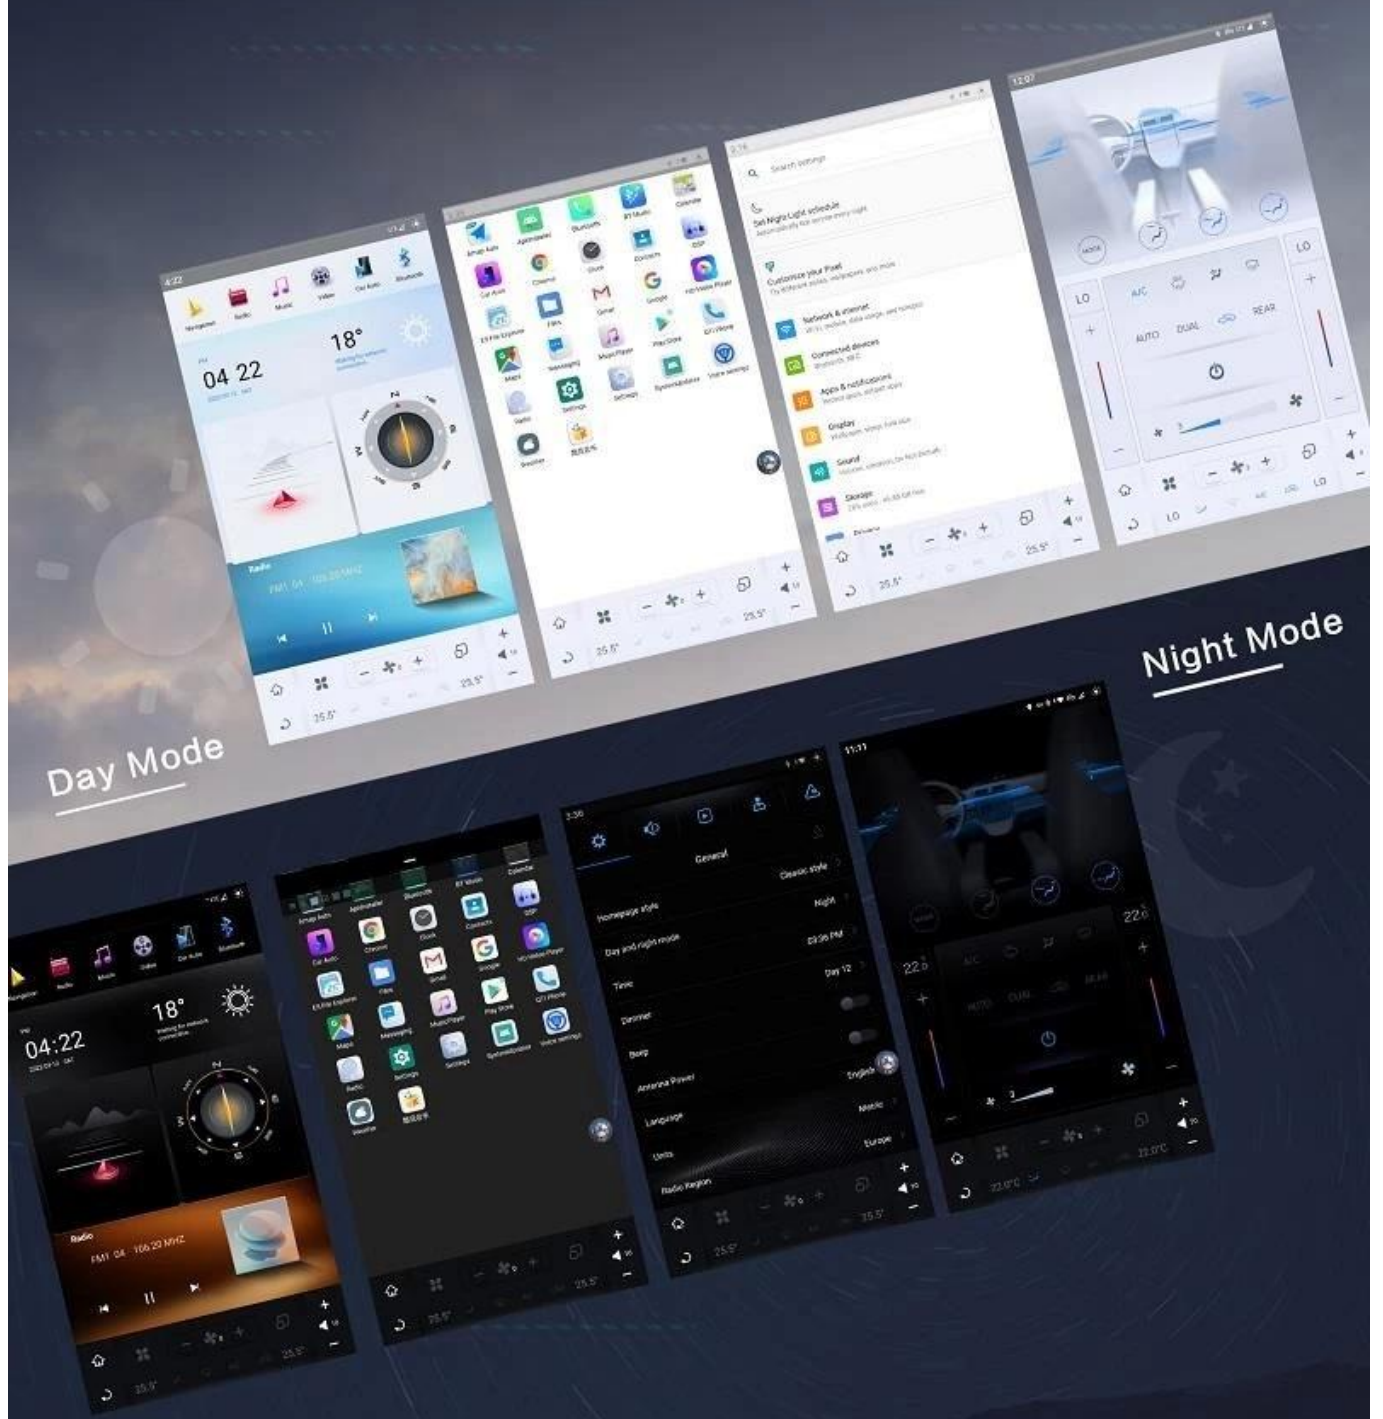

# The Third Generation Split-Screen Technology

New intelligent split-screen technology, free definition of upper and lower screen applications

Three-finger drag up and down to switch applications, one-finger control full screen and split screen display, navigate while watching videos, visit other apps while listening to music, various application combinations, match by yourself

toggle up and down

Split and full screen

voice control

three-finger gesture

one-finger gesture

# Day /Night Mode

When the car headlights are turned on and off, the theme of the interface will also switch automatically. Added eye protection mode, the light of the screen will no longer be dazzling and safer driving at night. Note: compatible with some third-party app applications with dark mode function