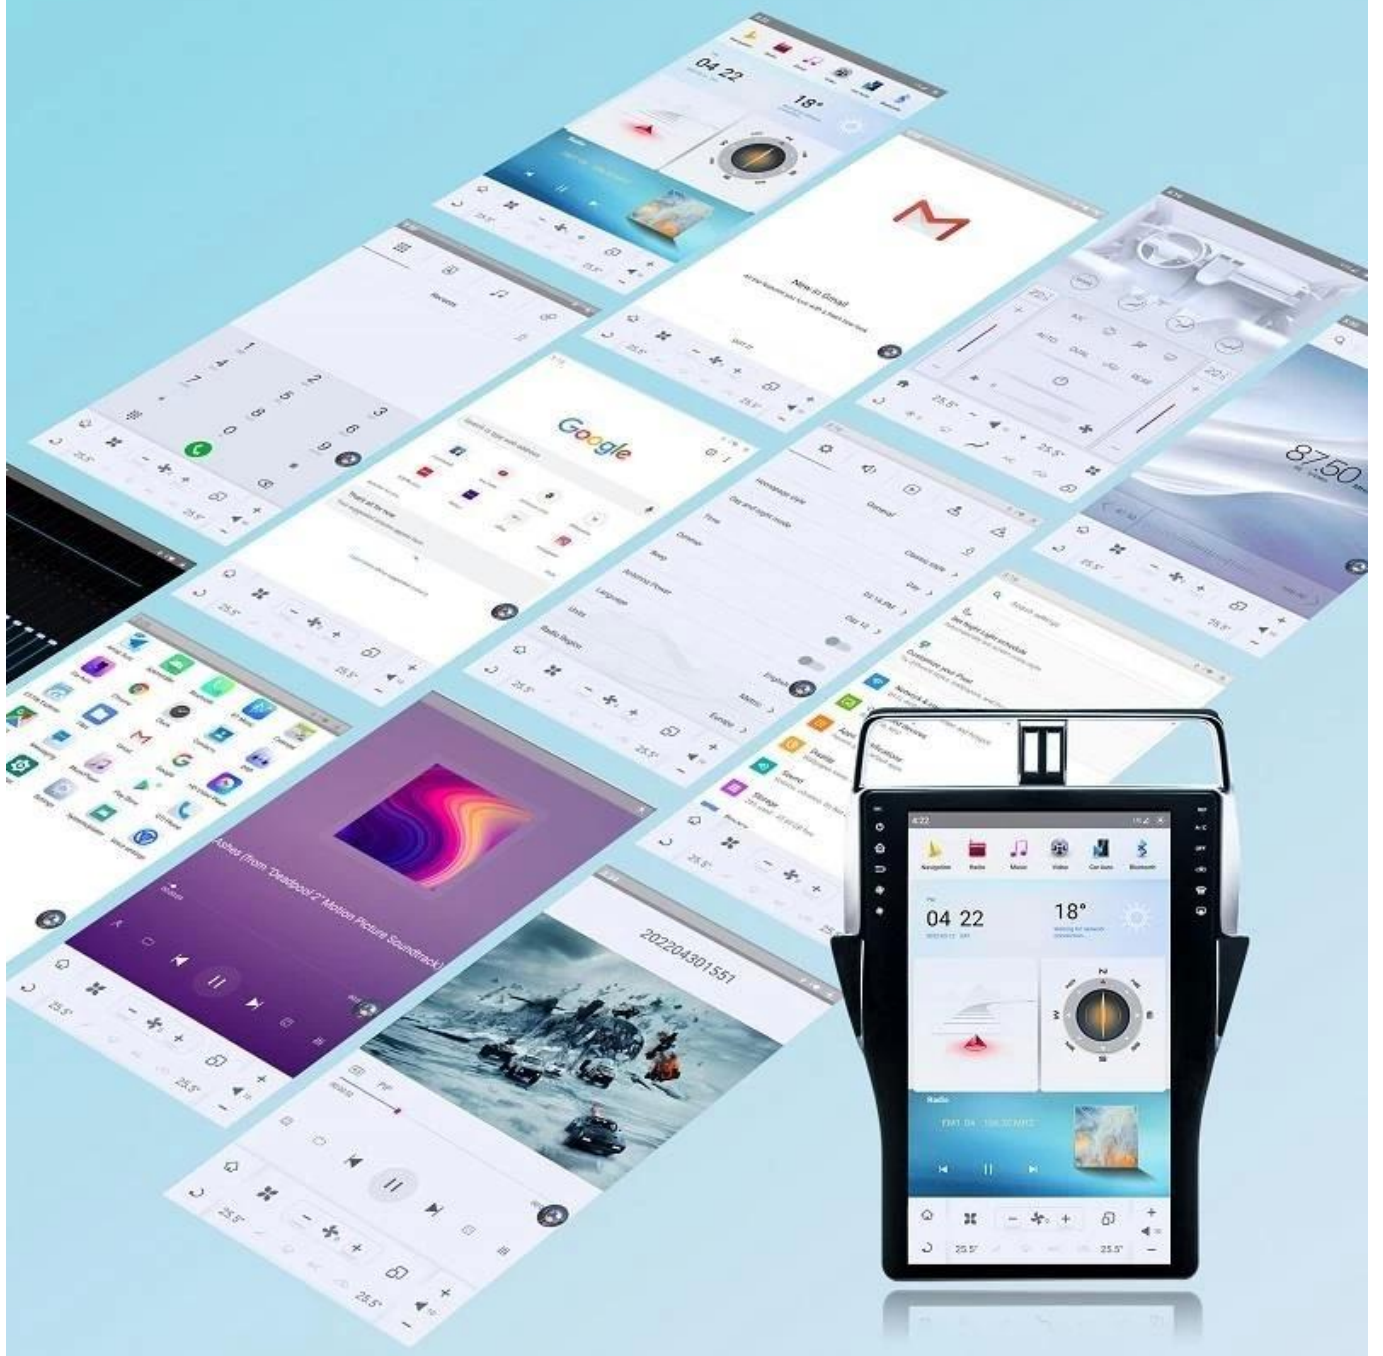

GE 系列

Octa core **4+64GB**
Qualcomm **8+128GB**

Smart navigation system,
more practical than mobile phones

Android 11.0 \ 4G Network \ DSP \ Wireless CarPlay&Android Auto

The Newest GT6 OS Interface

Bigger screen, bigger field of vision

GT6 OS is based on Android 11.0 System, comfortable and colorful operation interface, wonderful features and massive APP support. Provide users with a more practical and convenient experience on our big screens!

The Third Generation Split-Screen Technology

New intelligent split-screen technology, free definition of upper and lower screen applications

Three-finger drag up and down to switch applications, one-finger control full screen and split screen display, navigate while watching videos, visit other apps while listening to music, various application combinations, match by yourself