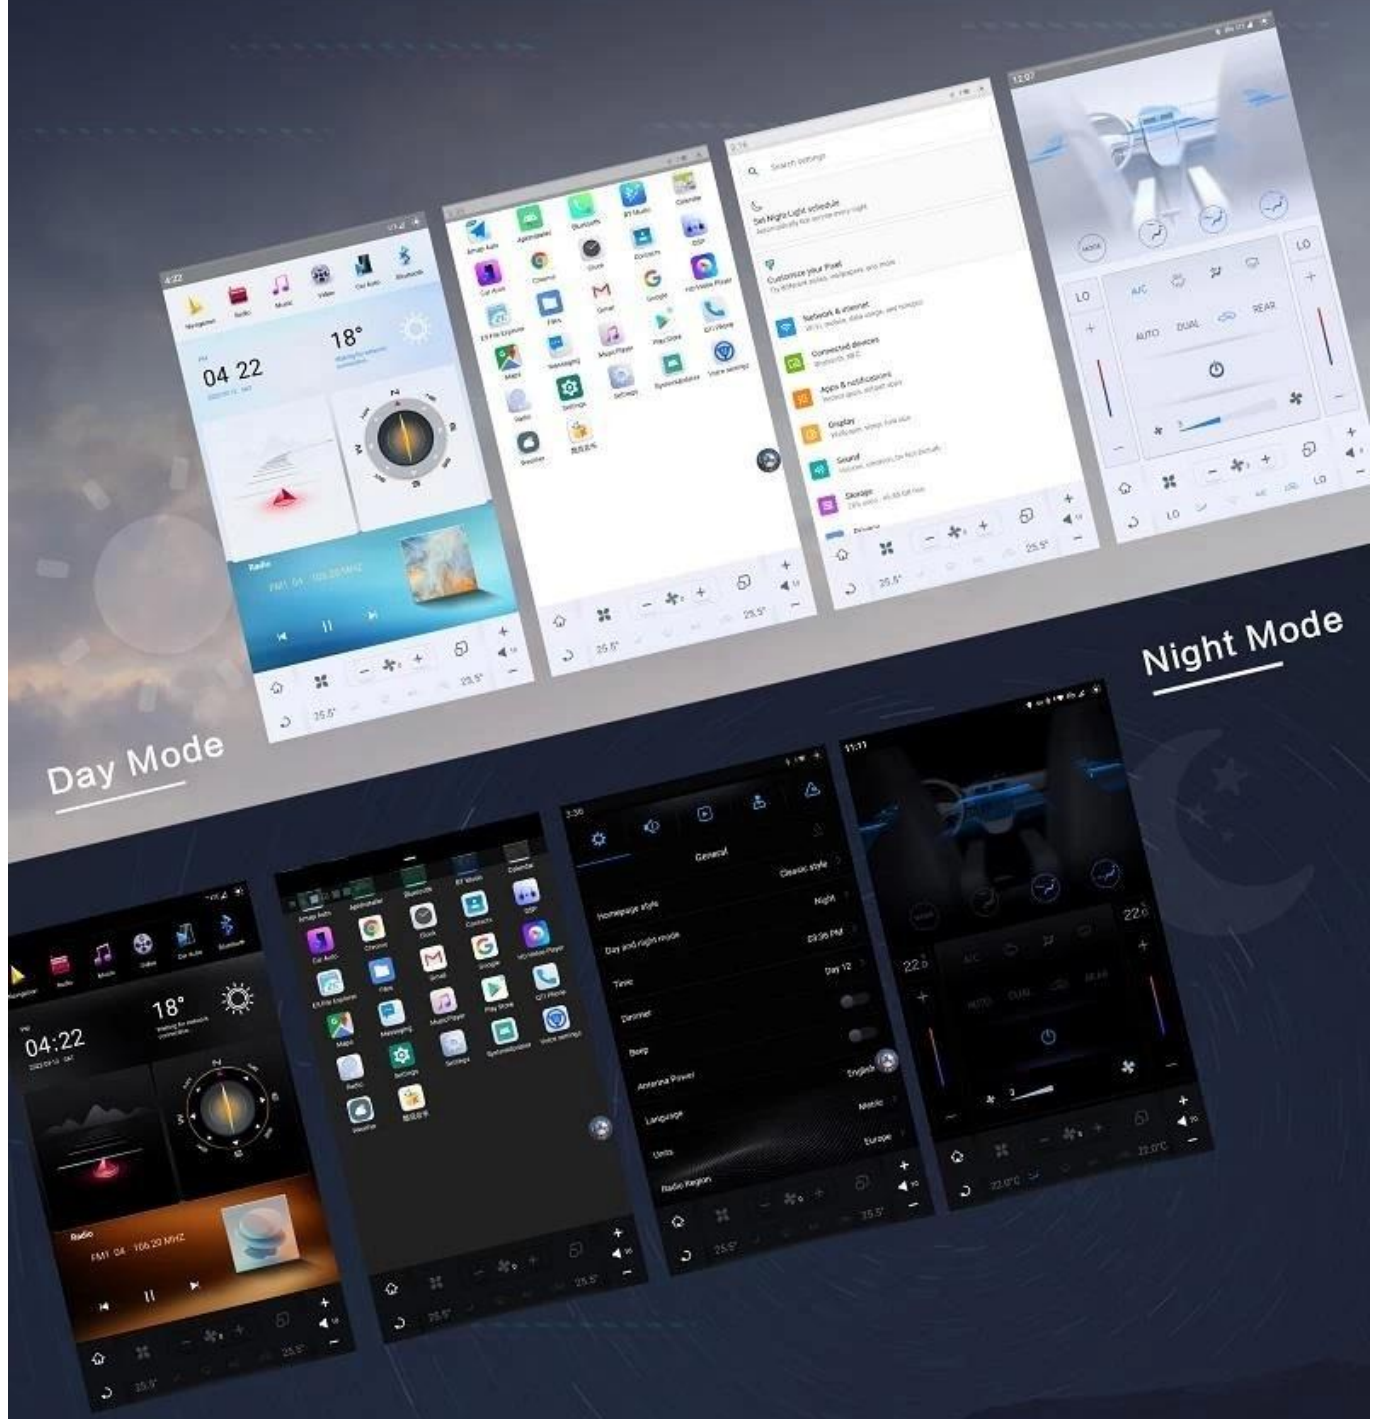

The Third Generation Split-Screen Technology

New intelligent split-screen technology, free definition of upper and lower screen applications

Three-finger drag up and down to switch applications, one-finger control full screen and split screen display, navigate while watching videos, visit other apps while listening to music, various application combinations, match by yourself

Three-finger drag up and down to switch applications, one-finger control full screen and split screen display, navigate while watching videos, visit other apps while listening to music, various application combinations, match by yourself

toggle up and down

Split and full screen

voice control

three-finger gesture

one-finger gesture

Bluetooth 5.0

Built-in Qualcomm BT 5.0 transmission technology, higher transmission efficiency, more stable connection, and near-zero delay voice synchronization; unique aptX audio lossless decoding and transmission technology, restore the most real sound quality effect.

Day /Night Mode

When the car headlights are turned on and off, the theme of the interface will also switch automatically. Added eye protection mode, the light of the screen will no longer be dazzling and safer driving at night. Note: compatible with some third-party app applications with dark mode function