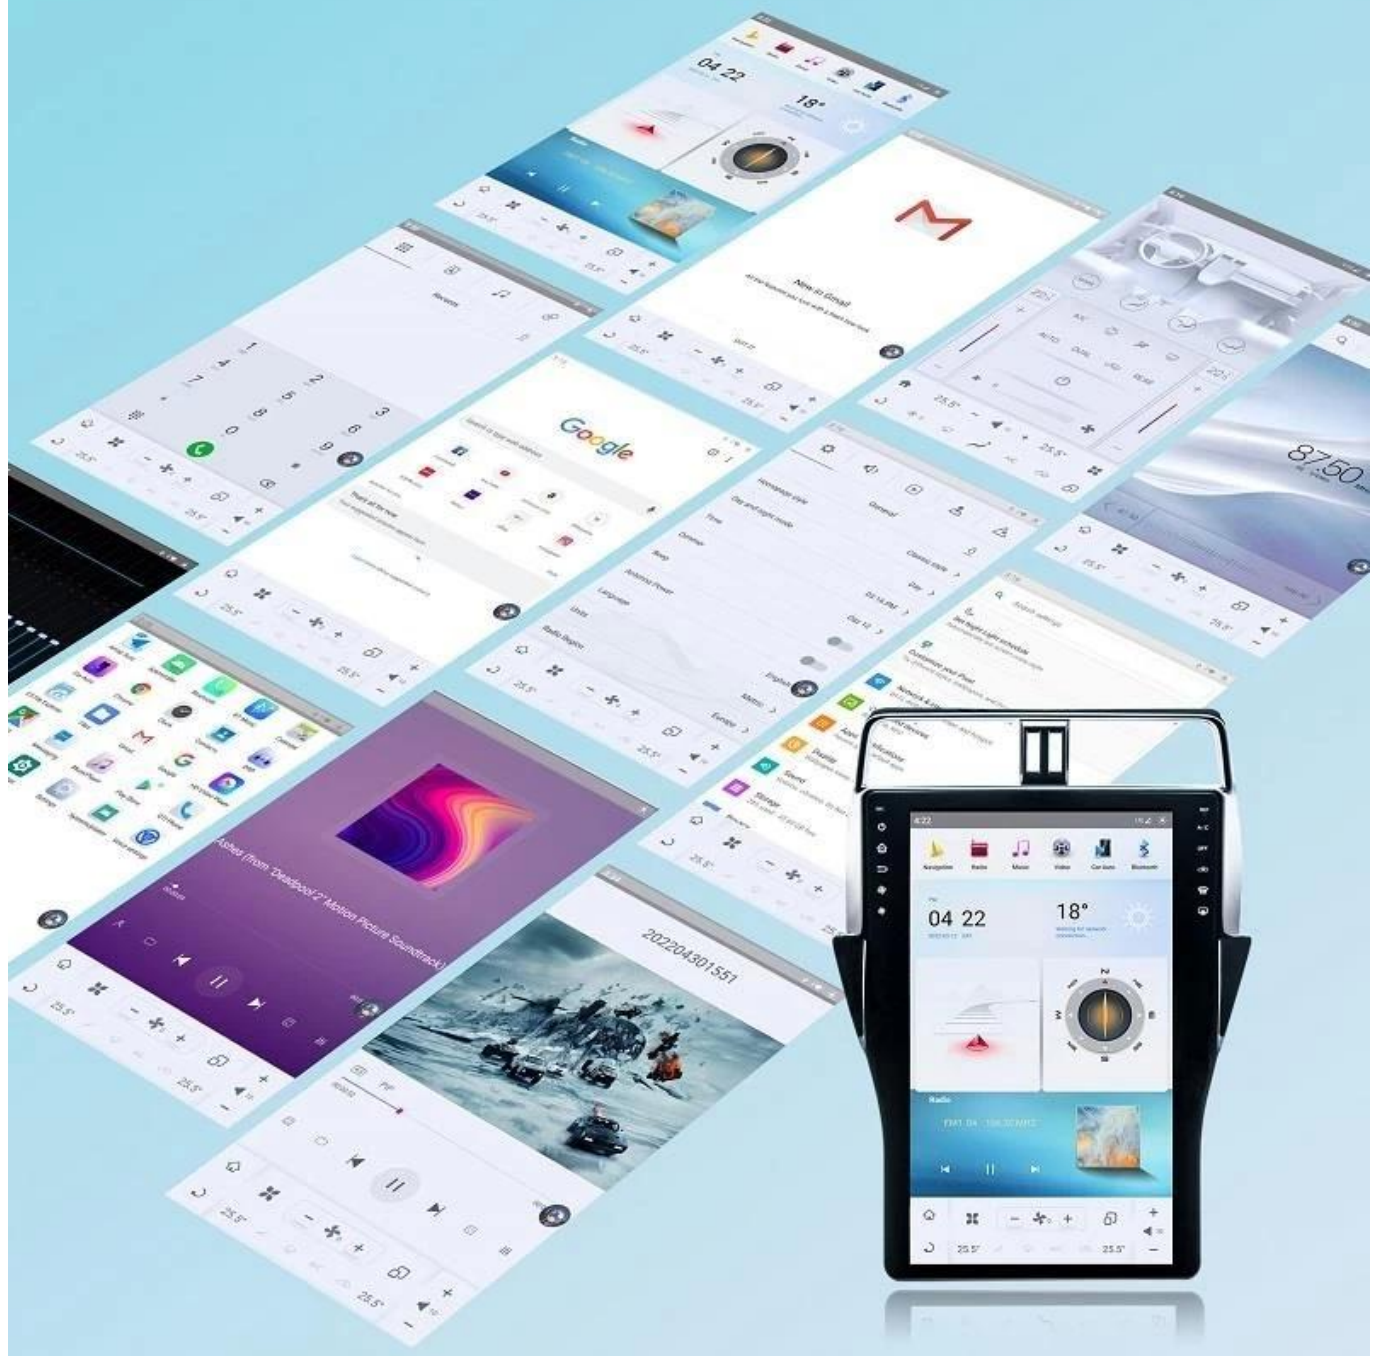

GE 系列

Octa core **4+64GB**
Qualcomm **8+128GB**

Smart navigation system,
more practical than mobile phones

Android 11.0 \ 4G Network \ DSP \ Wireless CarPlay&Android Auto

The Newest GT6 OS Interface

Bigger screen, bigger field of vision

GT6 OS is based on Android 11.0 System, comfortable and colorful operation interface, wonderful features and massive APP support. Provide users with a more practical and convenient experience on our big screens!

The Third Generation Split-Screen Technology

New intelligent split-screen technology, free definition of upper and lower screen applications

Three-finger drag up and down to switch applications, one-finger control full screen and split screen display, navigate while watching videos, visit other apps while listening to music, various application combinations, match by yourself

Three-finger drag up and down to switch applications, one-finger control full screen and split screen display, navigate while watching videos, visit other apps while listening to music, various application combinations, match by yourself