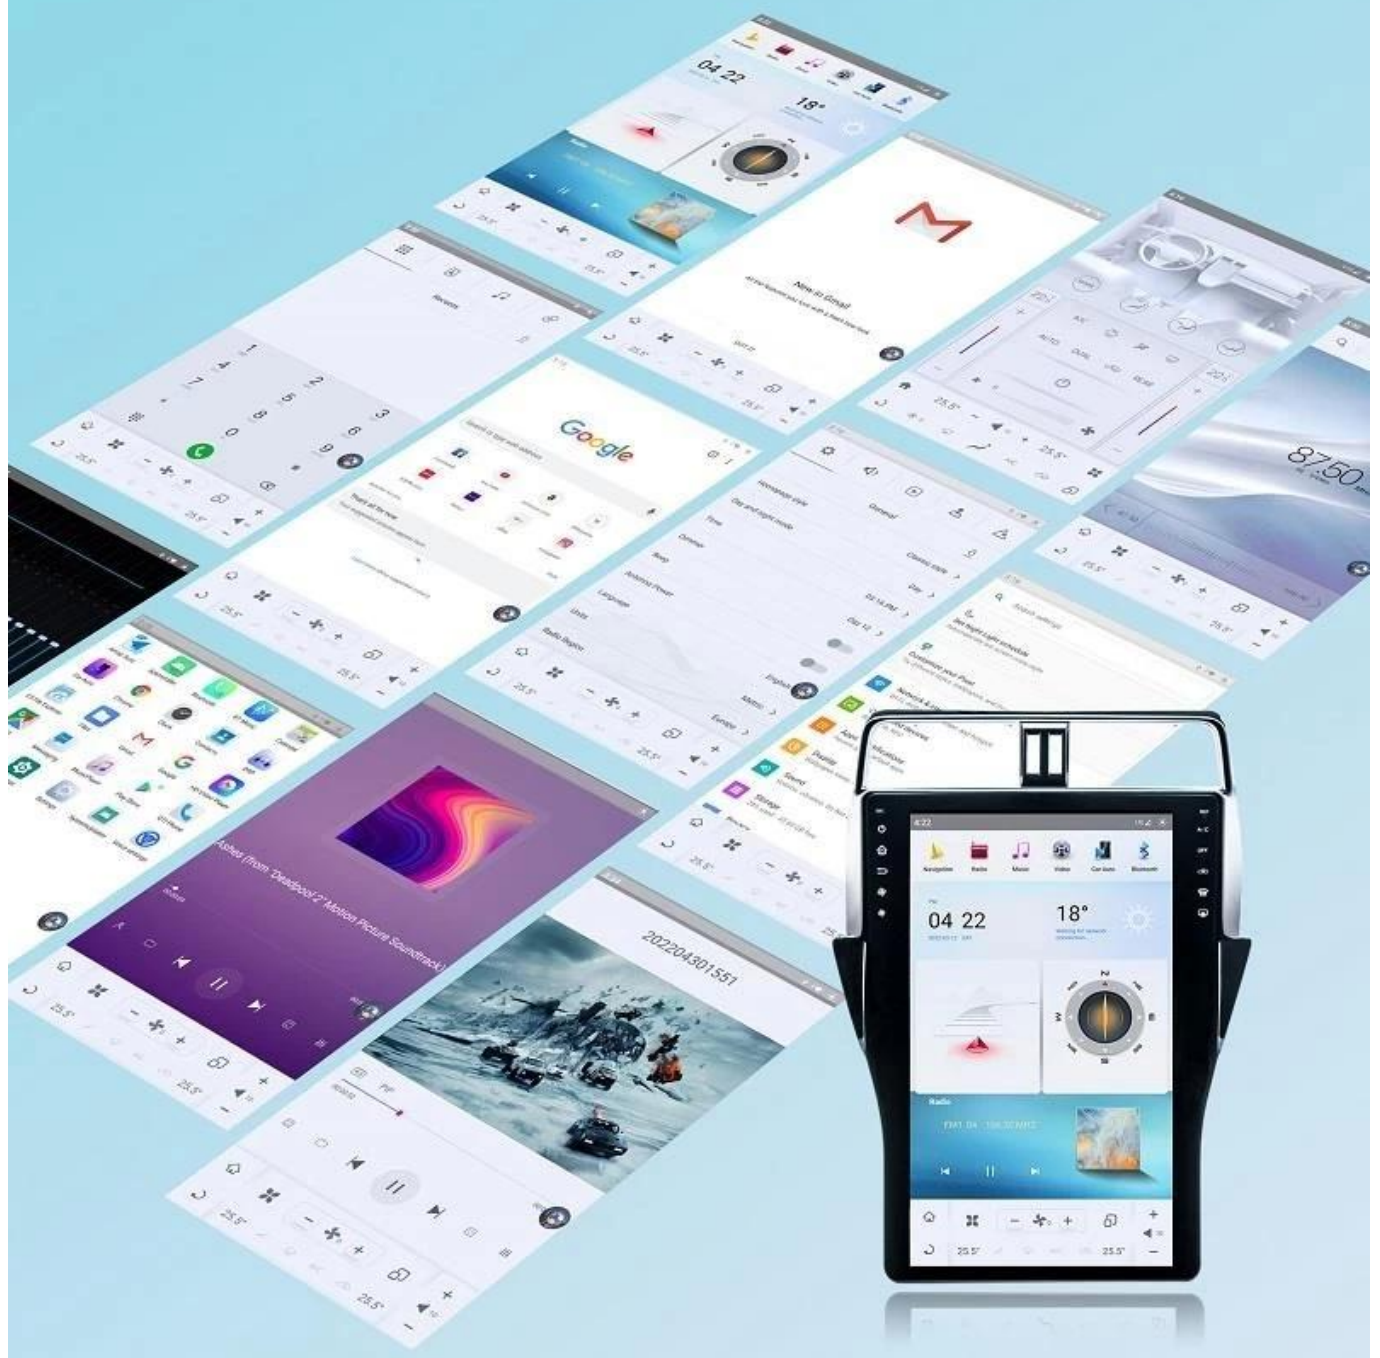

# The Newest GT6 OS Interface

Bigger screen, bigger field of vision

GT6 OS is based on Android 11.0 System, comfortable and colorful operation interface, wonderful features and massive APP support. Provide users with a more practical and convenient experience on our big screens!