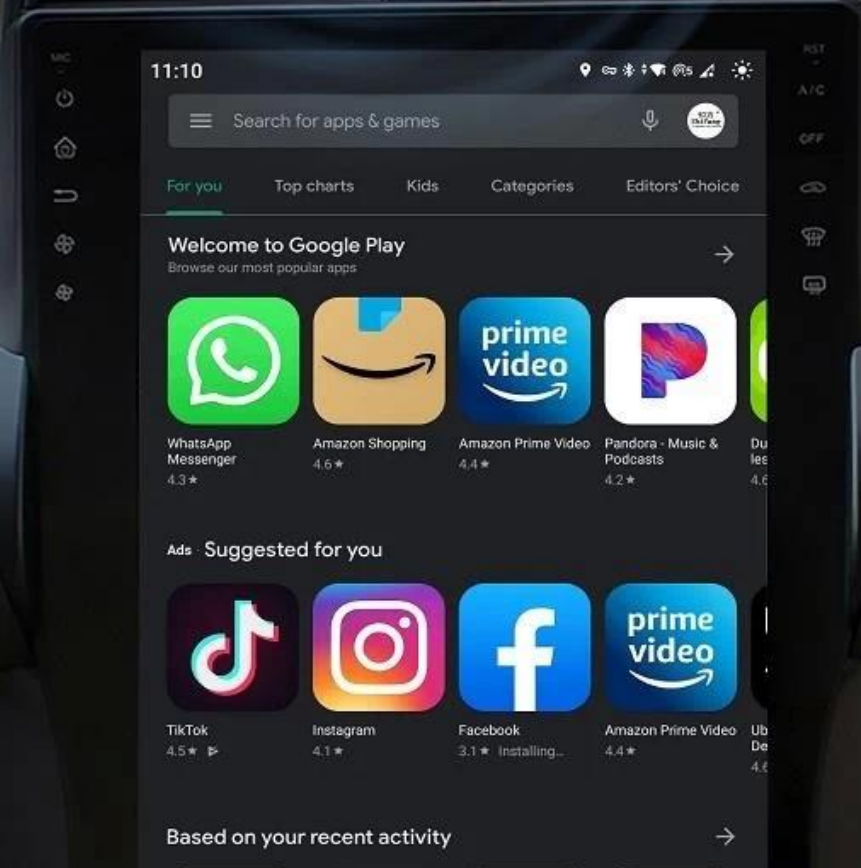

Massive APPs Download

New Android 11.0, support more applications download and play