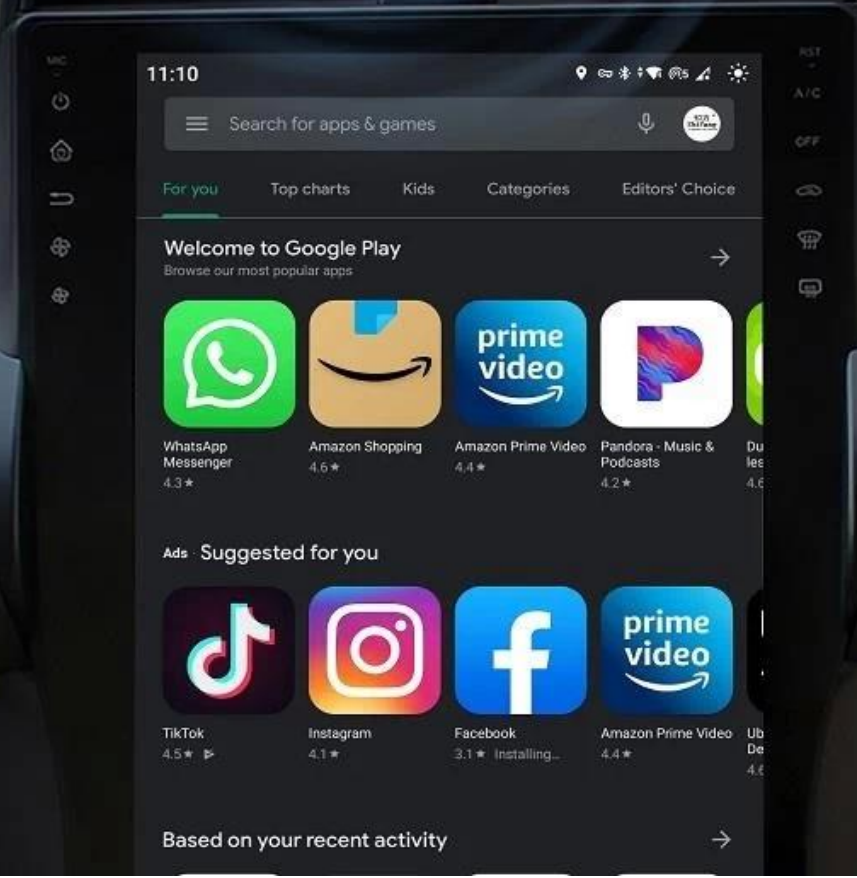

GT6 OS is based on Android 11.0 System, comfortable and colorful operation interface, wonderful features and massive APP support. Provide users with a more practical and convenient experience on our big screens!

Built-in 4G Network Module

You can enjoy surfing the internet, online maps, browse the web, play online music, movies and download them. At the same time, passengers can also enjoy free wifi via hotspot share!

4G LTE

(Please insert SIM card before start the device)

Massive APPs Download

New Android 11.0, support more applications download and play

Wireless CarPlay /Android auto

Sync media with your phone anytime and anywhere. Using functions such as navigation, making calls, sending and receiving messages on our android screen, you can enjoy various functions intelligently and safely while driving the vehicle.

The Third Generation Split-Screen Technology

New intelligent split-screen technology, free definition of upper and lower screen applications

Three-finger drag up and down to switch applications, one-finger control full screen and split screen display, navigate while watching videos, visit other apps while listening to music, various application combinations, match by yourself