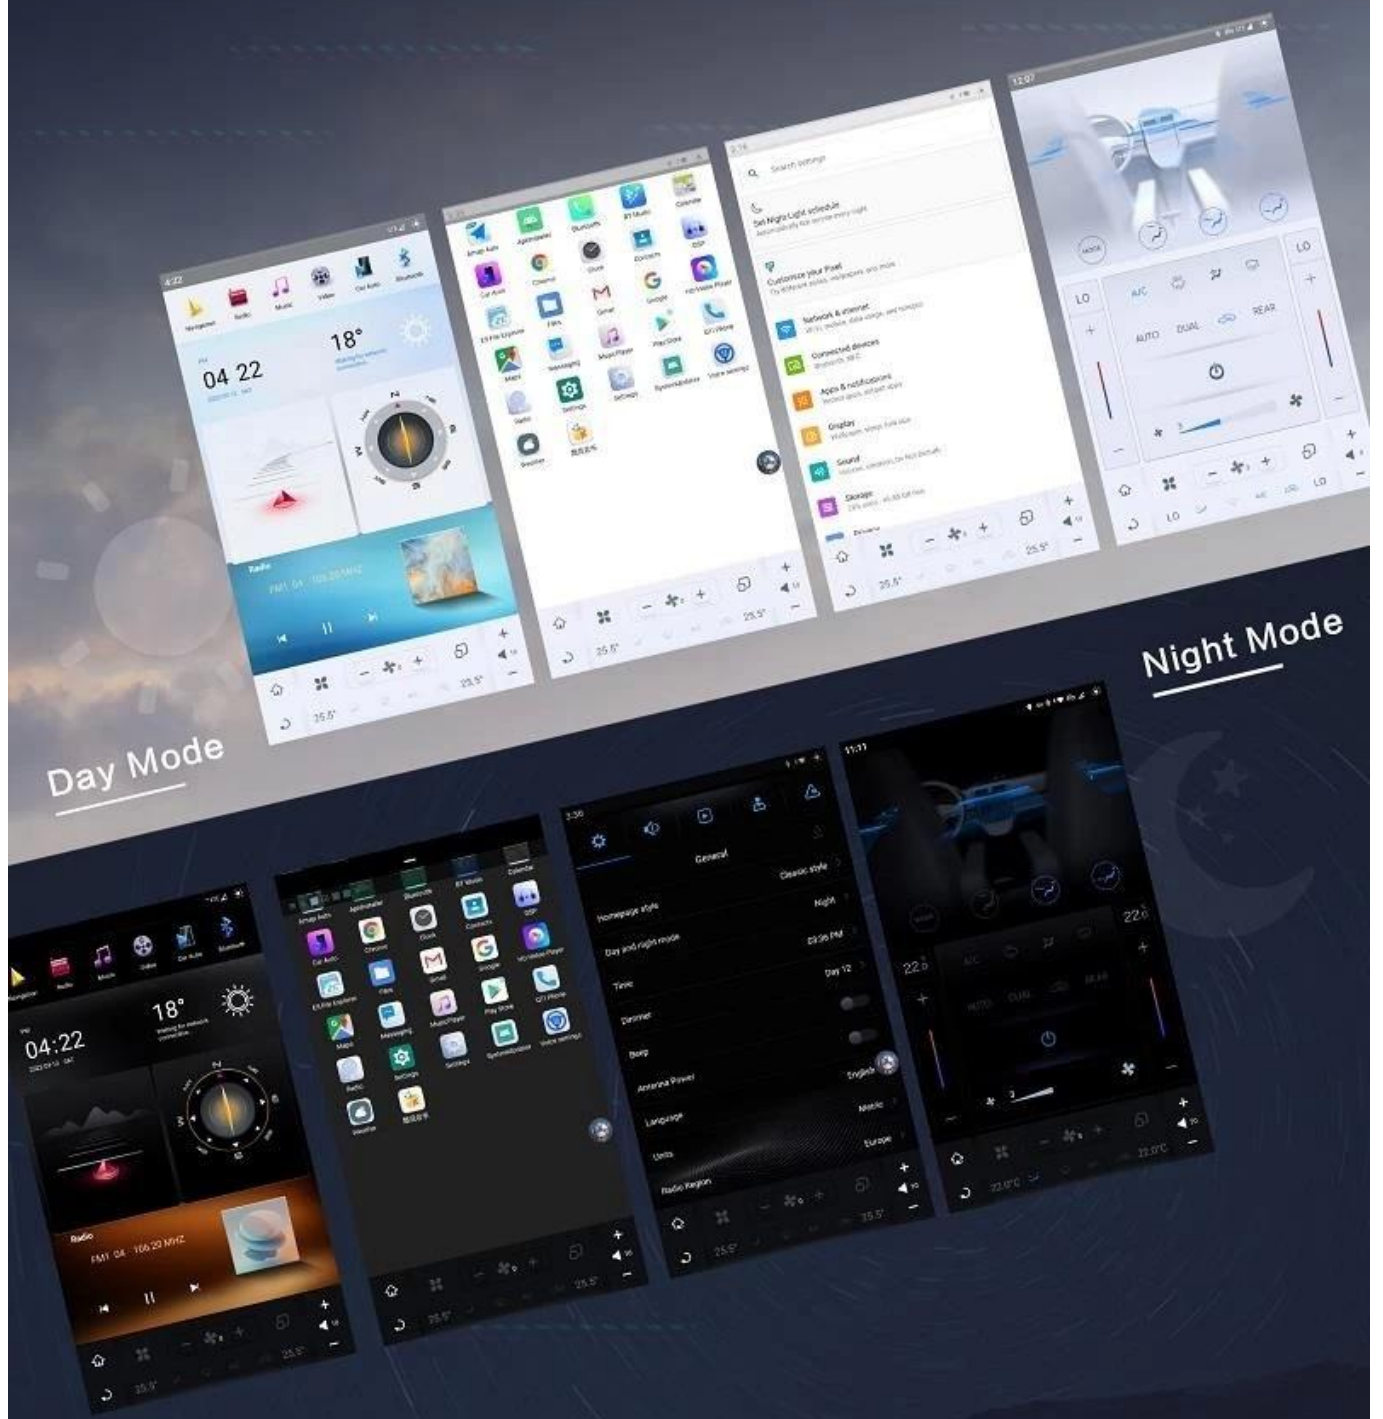

The Third Generation Split-Screen Technology

New intelligent split-screen technology, free definition of upper and lower screen applications

Three-finger drag up and down to switch applications, one-finger control full screen and split screen display, navigate while watching videos, visit other apps while listening to music, various application combinations, match by yourself

Three-finger drag up and down to switch applications, one-finger control full screen and split screen display, navigate while watching videos, visit other apps while listening to music, various application combinations, match by yourself

toggle up and down

Split and full screen

voice control

three-finger gesture

one-finger gesture

Bluetooth 5.0

Built-in Qualcomm BT 5.0 transmission technology, higher transmission efficiency, more stable connection, and near-zero delay voice synchronization; unique aptX audio lossless decoding and transmission technology, restore the most real sound quality effect.

Day /Night Mode

When the car headlights are turned on and off, the theme of the interface will also switch automatically. Added eye protection mode, the light of the screen will no longer be dazzling and safer driving at night. Note: compatible with some third-party app applications with dark mode function