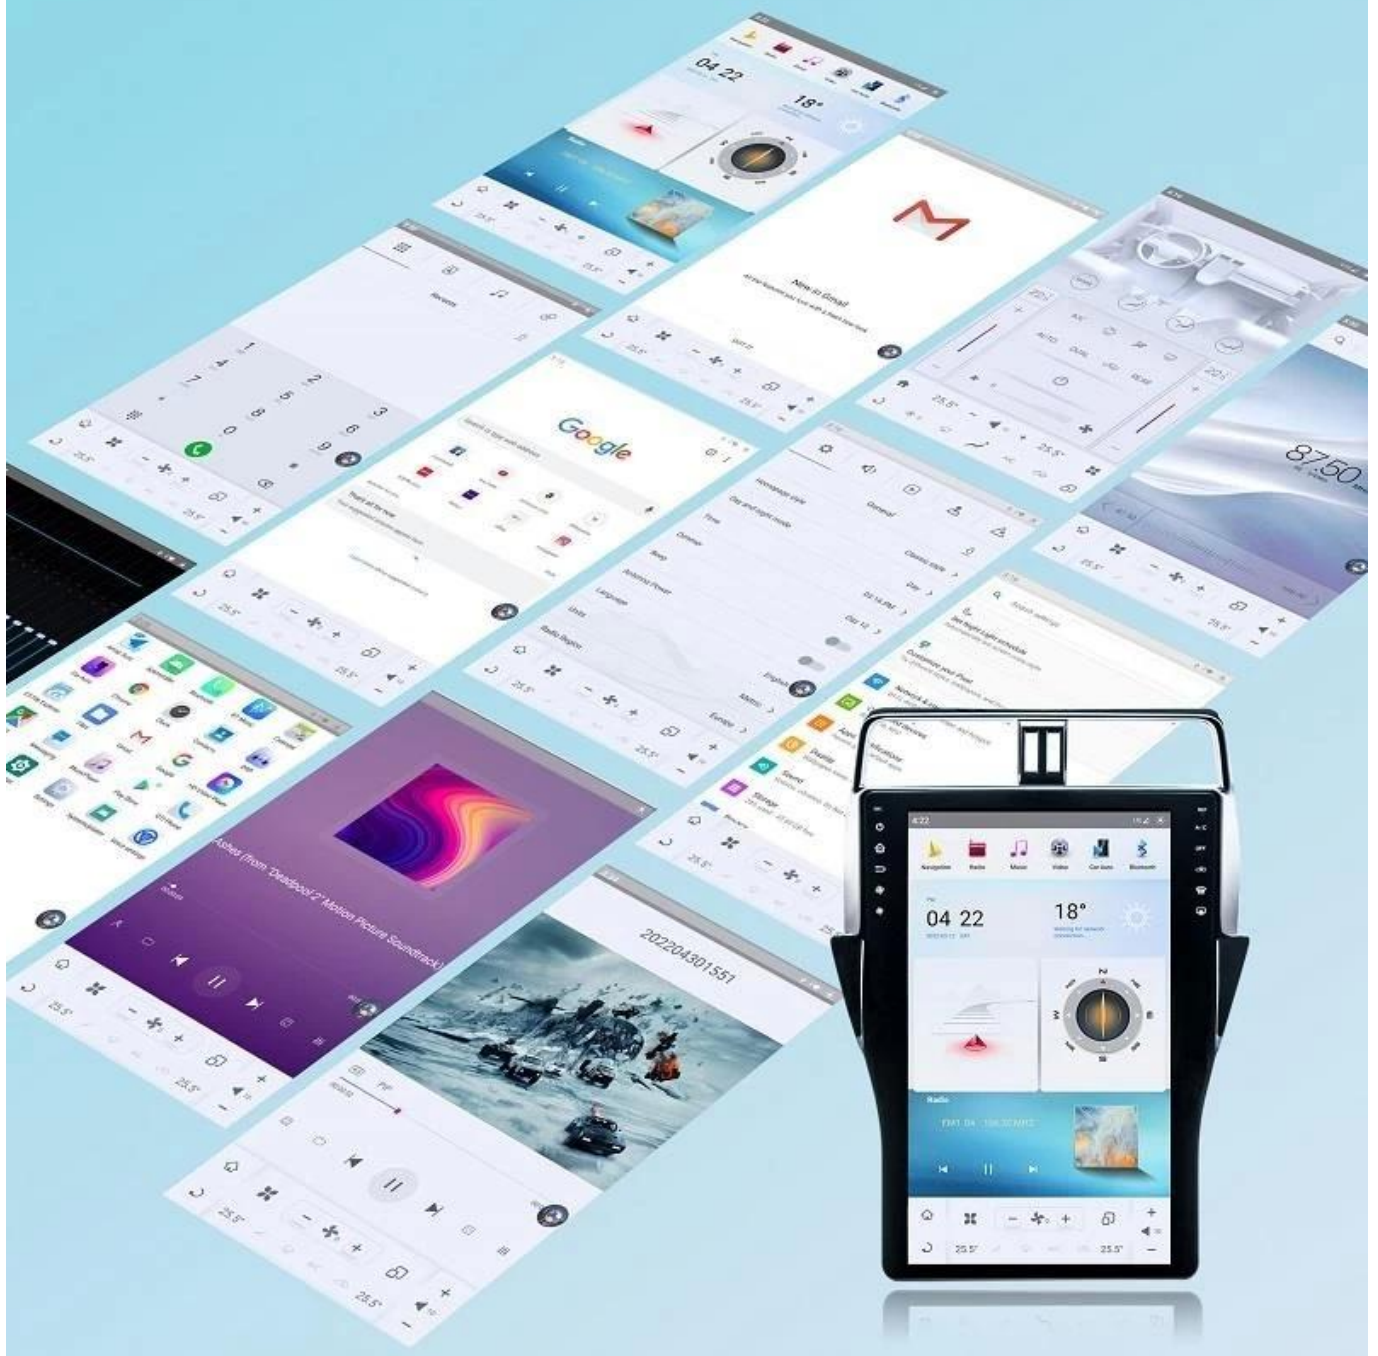

GE 系列

Octa core **4+64GB**
Qualcomm **8+128GB**

Smart navigation system,
more practical than mobile phones

Android 11.0 \ 4G Network \ DSP \ Wireless CarPlay&Android Auto

The Newest GT6 OS Interface

Bigger screen, bigger field of vision

GT6 OS is based on Android 11.0 System, comfortable and colorful operation interface, wonderful features and massive APP support. Provide users with a more practical and convenient experience on our big screens!