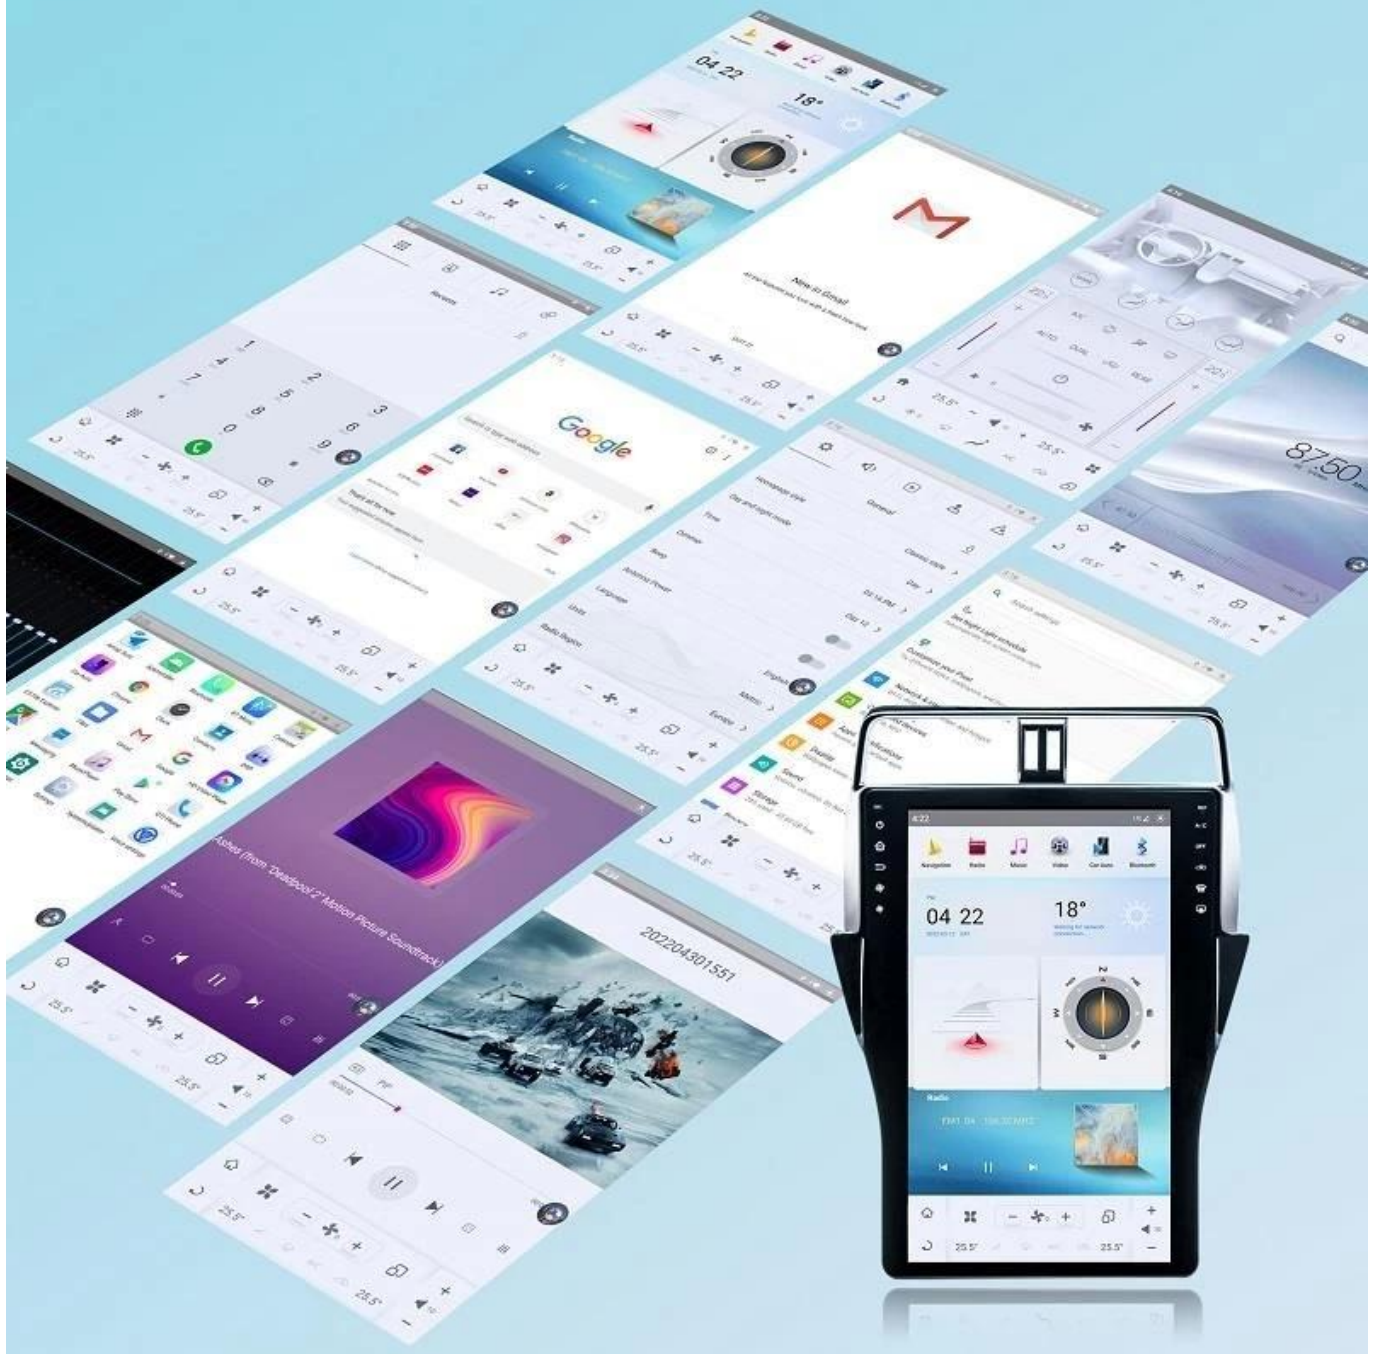

GE 系列

Octa core **4+64GB**
Qualcomm **8+128GB**

Smart navigation system,
more practical than mobile phones

Android 11.0 \ 4G Network \ DSP \ Wireless CarPlay&Android Auto

The Newest GT6 OS Interface

Bigger screen, bigger field of vision

GT6 OS is based on Android 11.0 System, comfortable and colorful operation interface, wonderful features and massive APP support. Provide users with a more practical and convenient experience on our big screens!

The Third Generation Split-Screen Technology

New intelligent split-screen technology, free definition of upper and lower screen applications

Three-finger drag up and down to switch applications, one-finger control full screen and split screen display, navigate while watching videos, visit other apps while listening to music, various application combinations, match by yourself