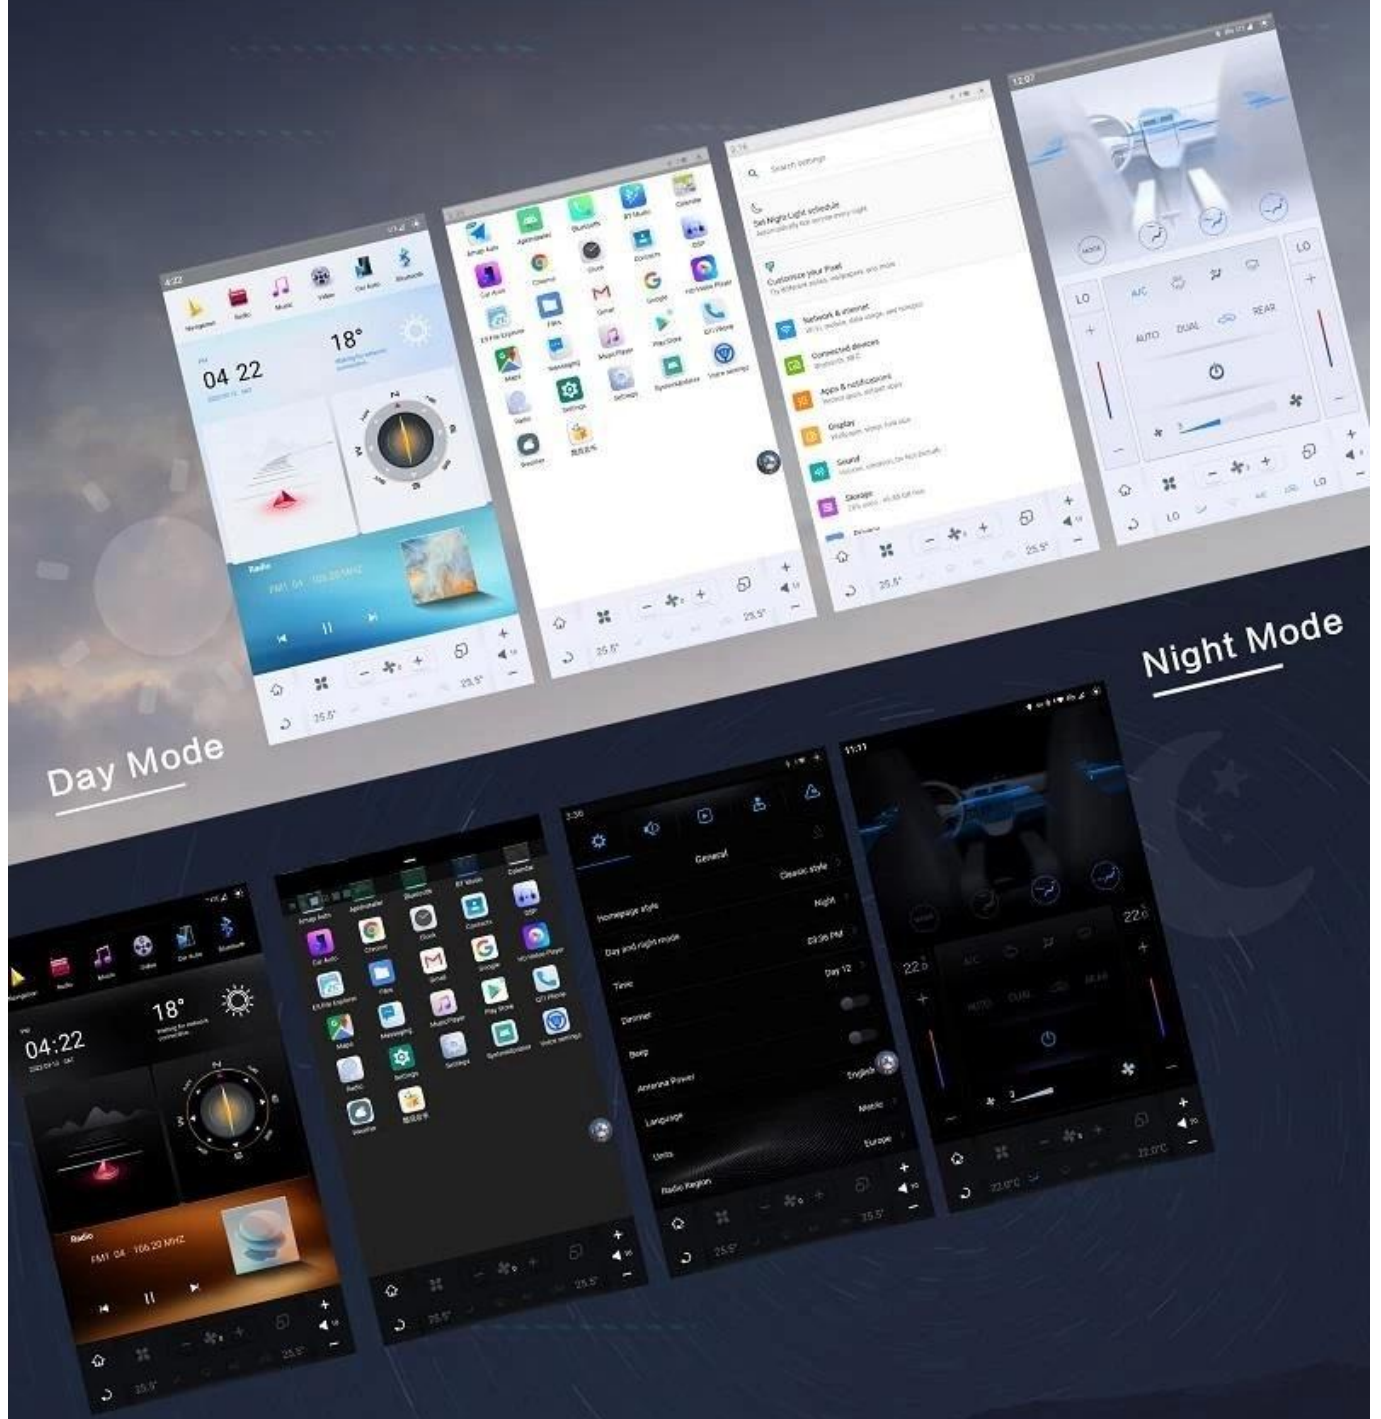

toggle up and down

Split and full screen

voice control

three-finger gesture

one-finger gesture

vevo

The Third Generation Split-Screen Technology

New intelligent split-screen technology, free definition of upper and lower screen applications

Three-finger drag up and down to switch applications, one-finger control full screen and split screen display, navigate while watching videos, visit other apps while listening to music, various application combinations, match by yourself

toggle up and down

Split and full screen

voice control

three-finger gesture

one-finger gesture

vevo

Bluetooth 5.0

Built-in Qualcomm BT 5.0 transmission technology, higher transmission efficiency, more stable connection, and near-zero delay voice synchronization; unique aptX audio lossless decoding and transmission technology, restore the most real sound quality effect.

Day /Night Mode

When the car headlights are turned on and off, the theme of the interface will also switch automatically. Added eye protection mode, the light of the screen will no longer be dazzling and safer driving at night. Note: compatible with some third-party app applications with dark mode function