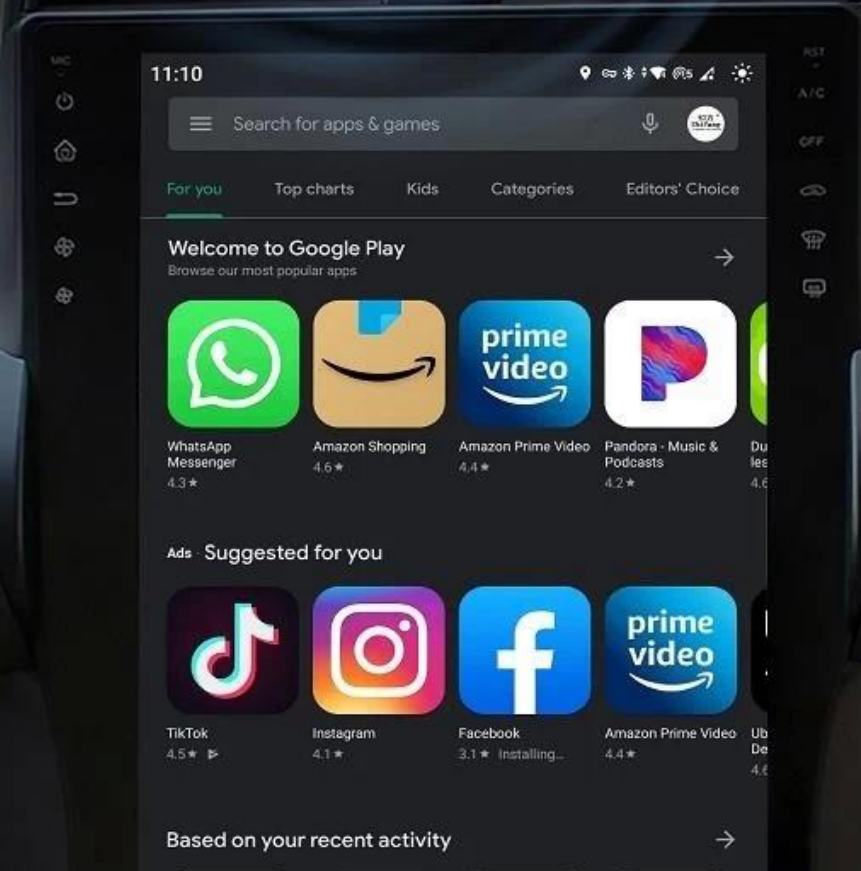

Built-in 4G Network Module

You can enjoy surfing the internet, online maps, browse the web, play online music, movies and download them. At the same time, passengers can also enjoy free wifi via hotspot share!

4G LTE

(Please insert SIM card before start the device)

Massive APPs Download

New Android 11.0, support more applications download and play

Wireless CarPlay /Android auto

Sync media with your phone anytime and anywhere. Using functions such as navigation, making calls, sending and receiving messages on our android screen, you can enjoy various functions intelligently and safely while driving the vehicle.

The Third Generation Split-Screen Technology

New intelligent split-screen technology, free definition of upper and lower screen applications

Three-finger drag up and down to switch applications, one-finger control full screen and split screen display, navigate while watching videos, visit other apps while listening to music, various application combinations, match by yourself

Three-finger drag up and down to switch applications, one-finger control full screen and split screen display, navigate while watching videos, visit other apps while listening to music, various application combinations, match by yourself