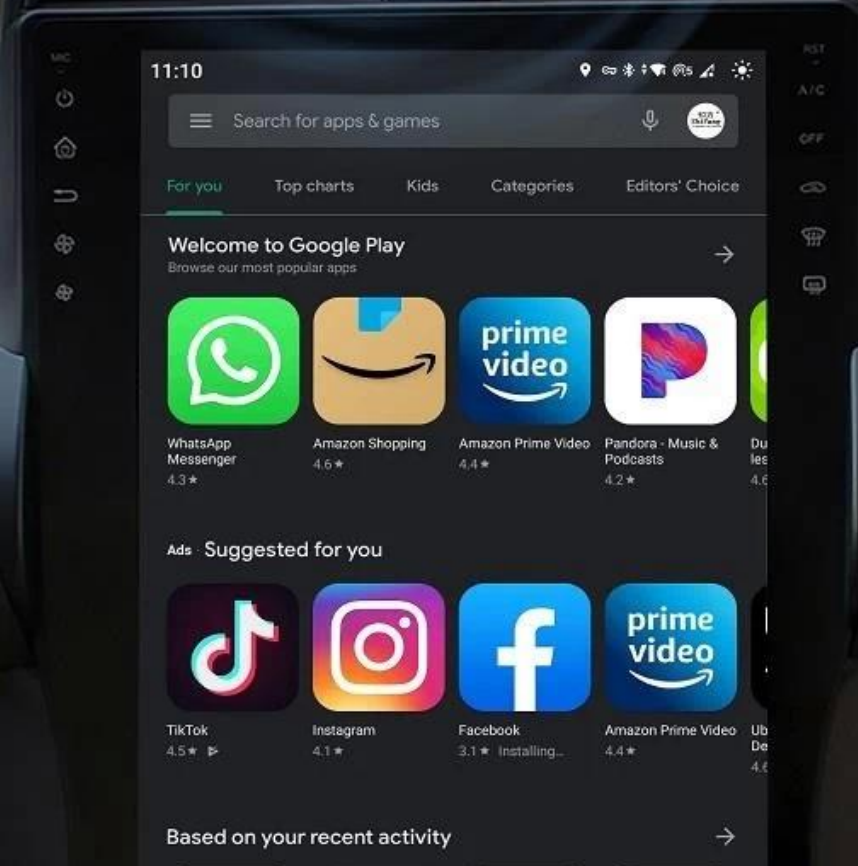

Built-in 4G Network Module

You can enjoy surfing the internet, online maps, browse the web, play online music, movies and download them. At the same time, passengers can also enjoy free wifi via hotspot share!

4G LTE

(Please insert SIM card before start the device)

Massive APPs Download

New Android 11.0, support more applications download and play

Wireless CarPlay /Android auto

Sync media with your phone anytime and anywhere. Using functions such as navigation, making calls, sending and receiving messages on our android screen, you can enjoy various functions intelligently and safely while driving the vehicle.

The Third Generation Split-Screen Technology

New intelligent split-screen technology, free definition of upper and lower screen applications

Three-finger drag up and down to switch applications, one-finger control full screen and split screen display, navigate while watching videos, visit other apps while listening to music, various application combinations, match by yourself

Three-finger drag up and down to switch applications, one-finger control full screen and split screen display, navigate while watching videos, visit other apps while listening to music, various application combinations, match by yourself