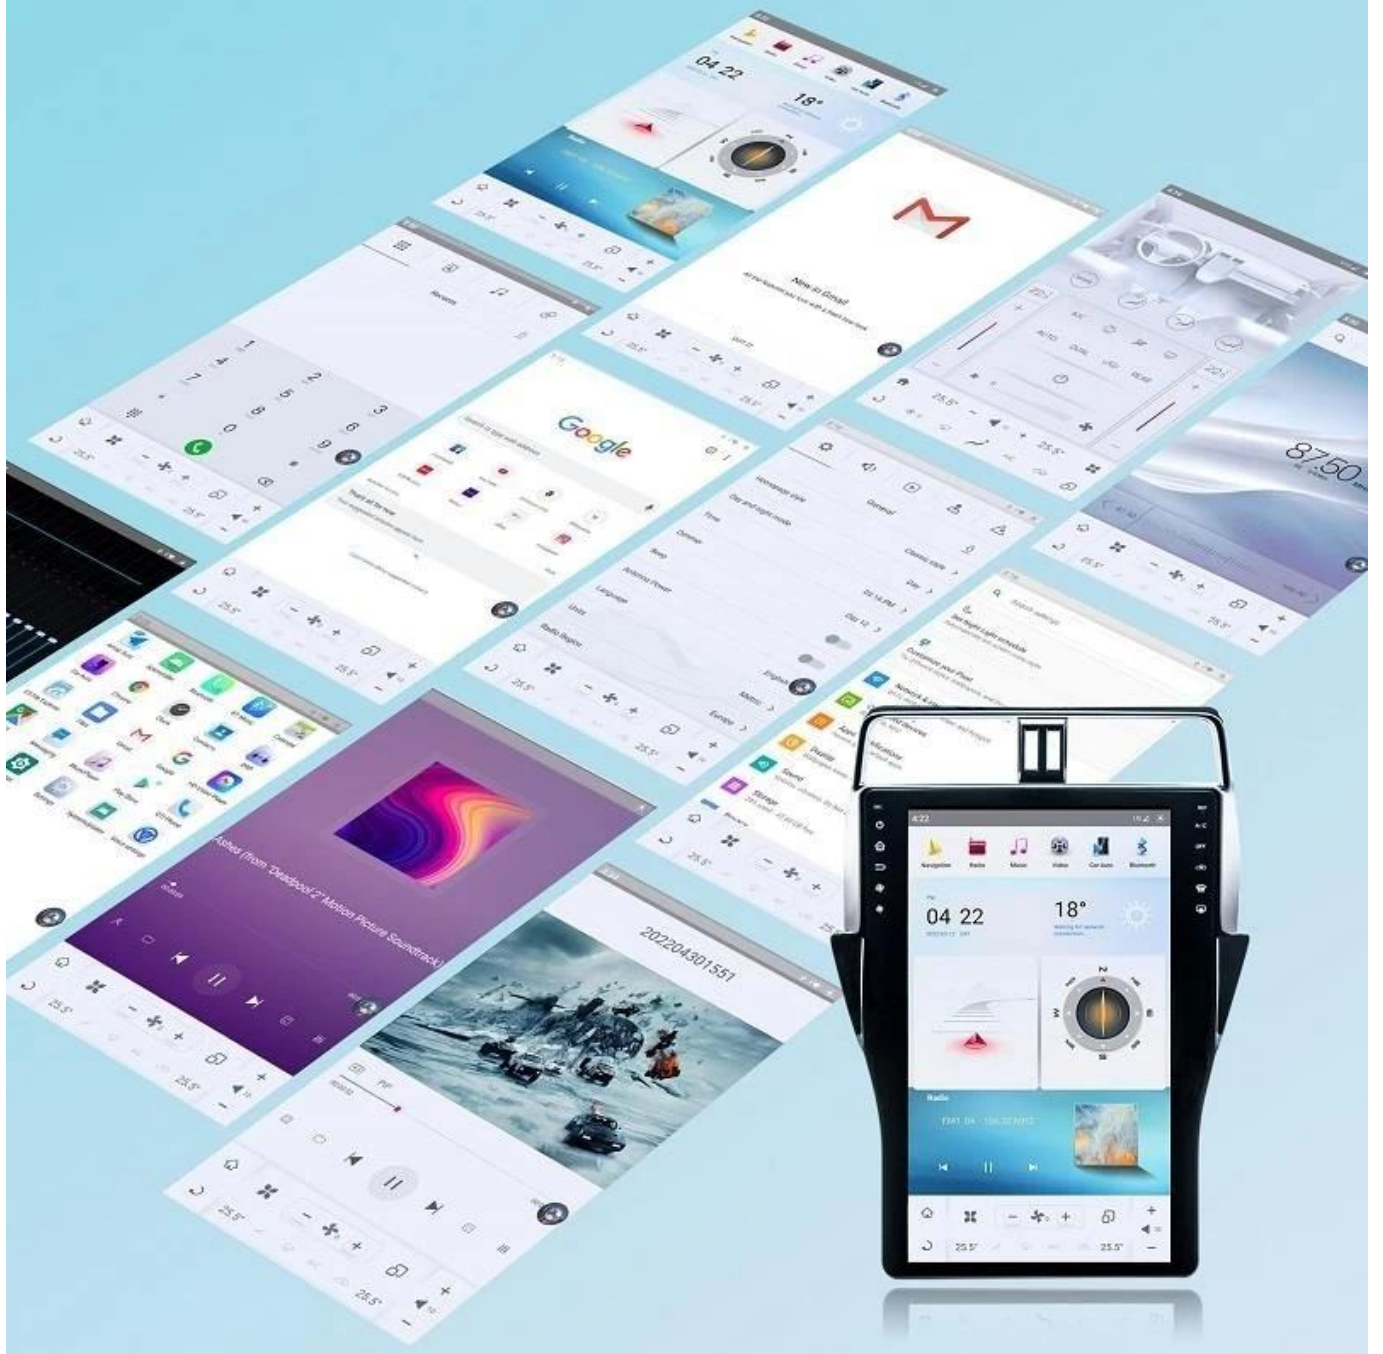

GE 系列

Octa core **4+64GB**
Qualcomm **8+128GB**

Smart navigation system,
more practical than mobile phones

Android 11.0 \ 4G Network \ DSP \ Wireless CarPlay&Android Auto

The Newest GT6 OS Interface

Bigger screen,bigger field of vision

GT6 OS is based on Android 11.0 System,comfortable and colorful operation interface,wonderful features and massive APP support.Provide users with a more practical and convenient experience on our big screens!

The Third Generation Split-Screen Technology

New intelligent split-screen technology, free definition of upper and lower screen applications

Three-finger drag up and down to switch applications, one-finger control full screen and split screen display, navigate while watching videos, visit other apps while listening to music, various application combinations, match by yourself