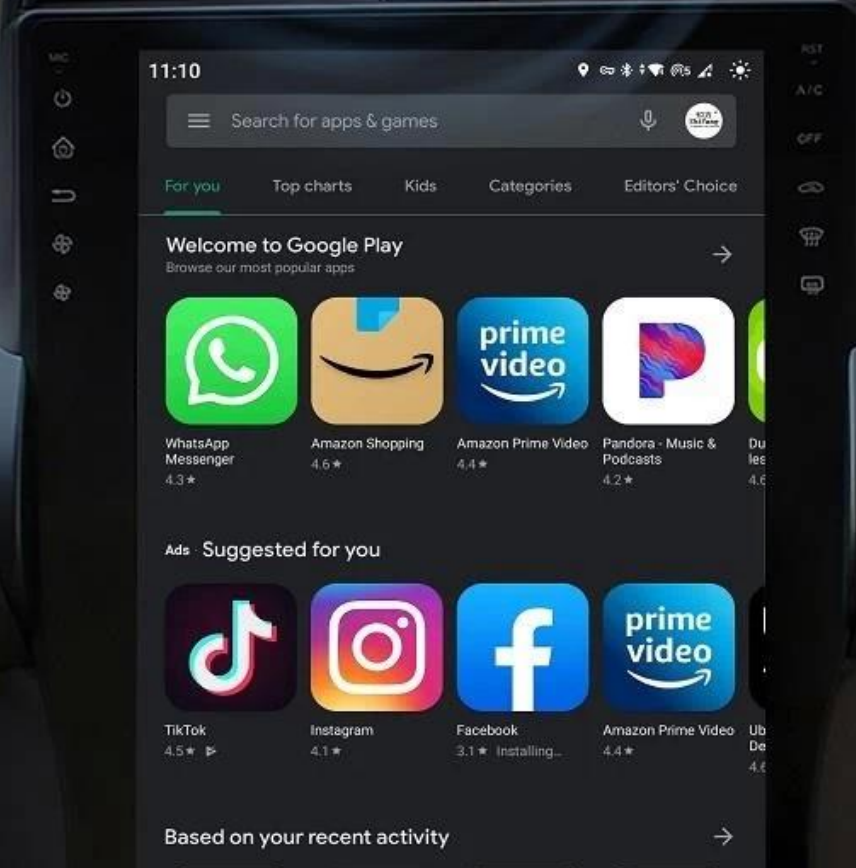

Built-in 4G Network Module

You can enjoy surfing the internet, online maps, browse the web, play online music, movies and download them. At the same time, passengers can also enjoy free wifi via hotspot share!

4G LTE

(Please insert SIM card before start the device)

Massive APPs Download

New Android 11.0, support more applications download and play

Wireless CarPlay /Android auto

Sync media with your phone anytime and anywhere. Using functions such as navigation, making calls, sending and receiving messages on our android screen, you can enjoy various functions intelligently and safely while driving the vehicle.

The Third Generation Split-Screen Technology

New intelligent split-screen technology, free definition of upper and lower screen applications

Three-finger drag up and down to switch applications, one-finger control full screen and split screen display, navigate while watching videos, visit other apps while listening to music, various application combinations, match by yourself

Three-finger drag up and down to switch applications, one-finger control full screen and split screen display, navigate while watching videos, visit other apps while listening to music, various application combinations, match by yourself