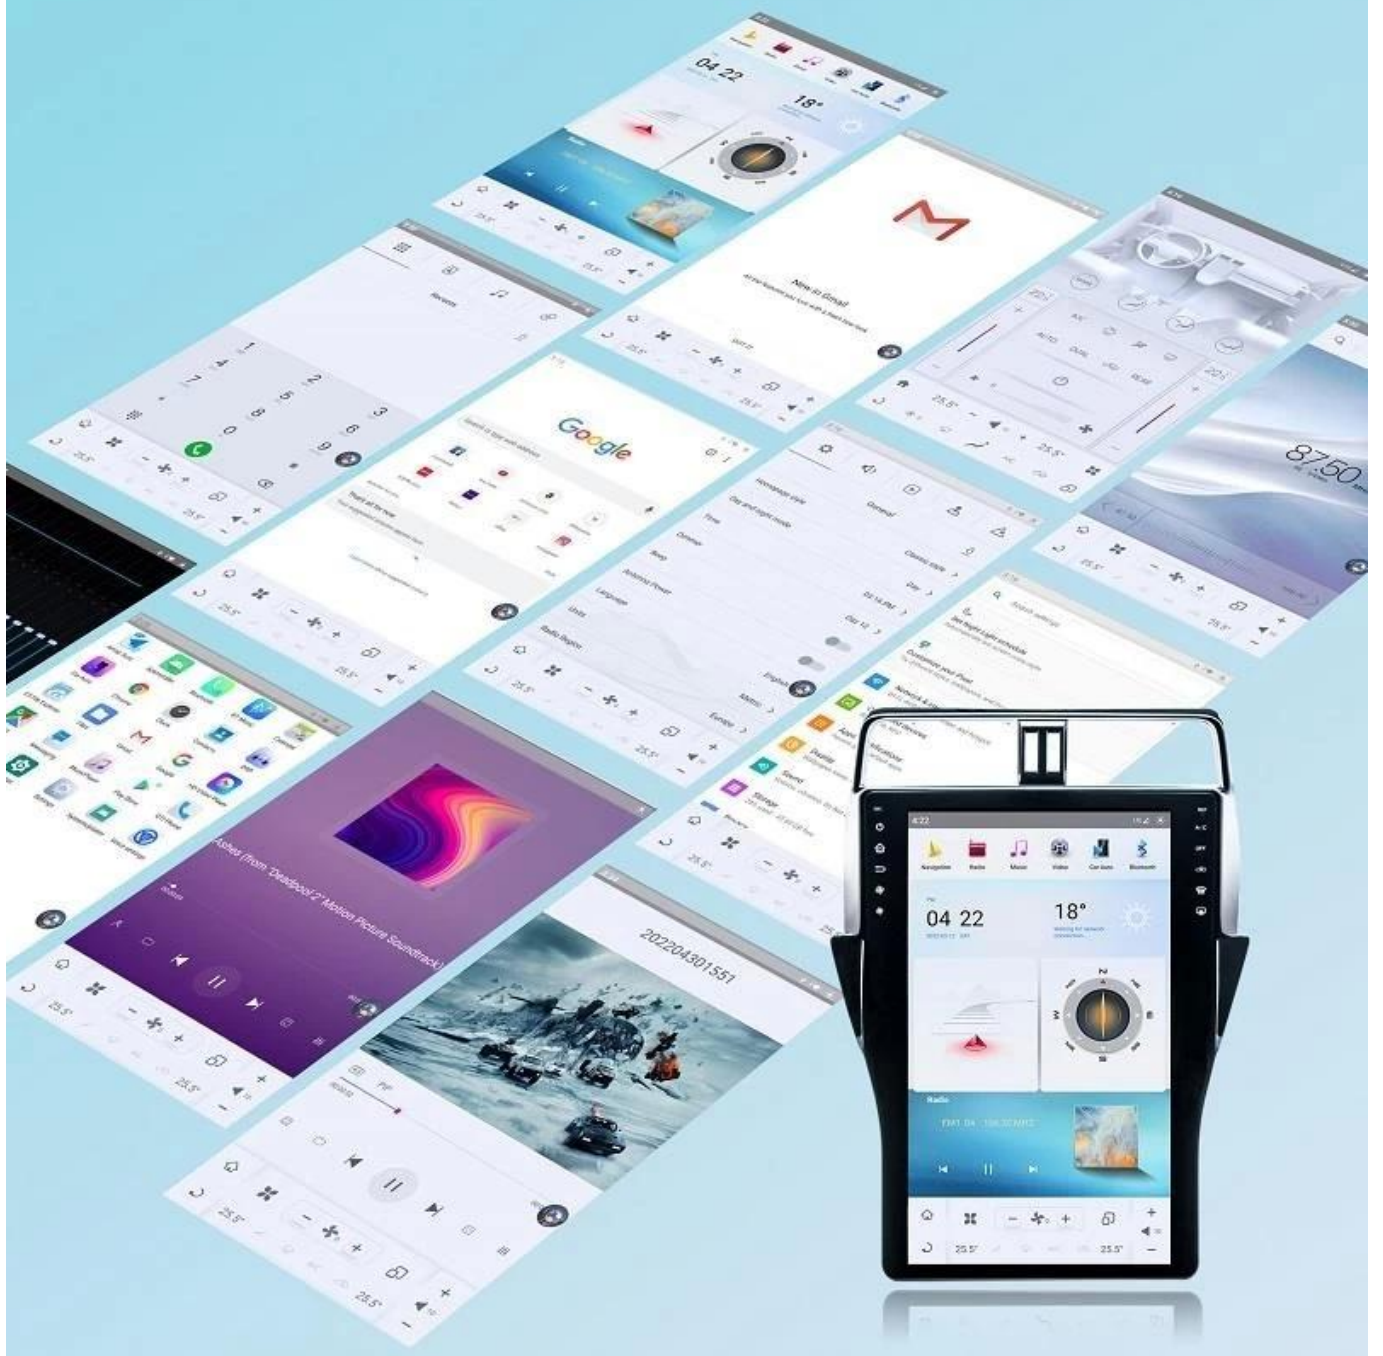

GE 系列

Octa core **4+64GB**
Qualcomm **8+128GB**

Smart navigation system,
more practical than mobile phones

Android 11.0 \ 4G Network \ DSP \ Wireless CarPlay&Android Auto

The Newest GT6 OS Interface

Bigger screen, bigger field of vision

GT6 OS is based on Android 11.0 System, comfortable and colorful operation interface, wonderful features and massive APP support. Provide users with a more practical and convenient experience on our big screens!

The Third Generation Split-Screen Technology

New intelligent split-screen technology, free definition of upper and lower screen applications

Three-finger drag up and down to switch applications, one-finger control full screen and split screen display, navigate while watching videos, visit other apps while listening to music, various application combinations, match by yourself

Three-finger drag up and down to switch applications, one-finger control full screen and split screen display, navigate while watching videos, visit other apps while listening to music, various application combinations, match by yourself